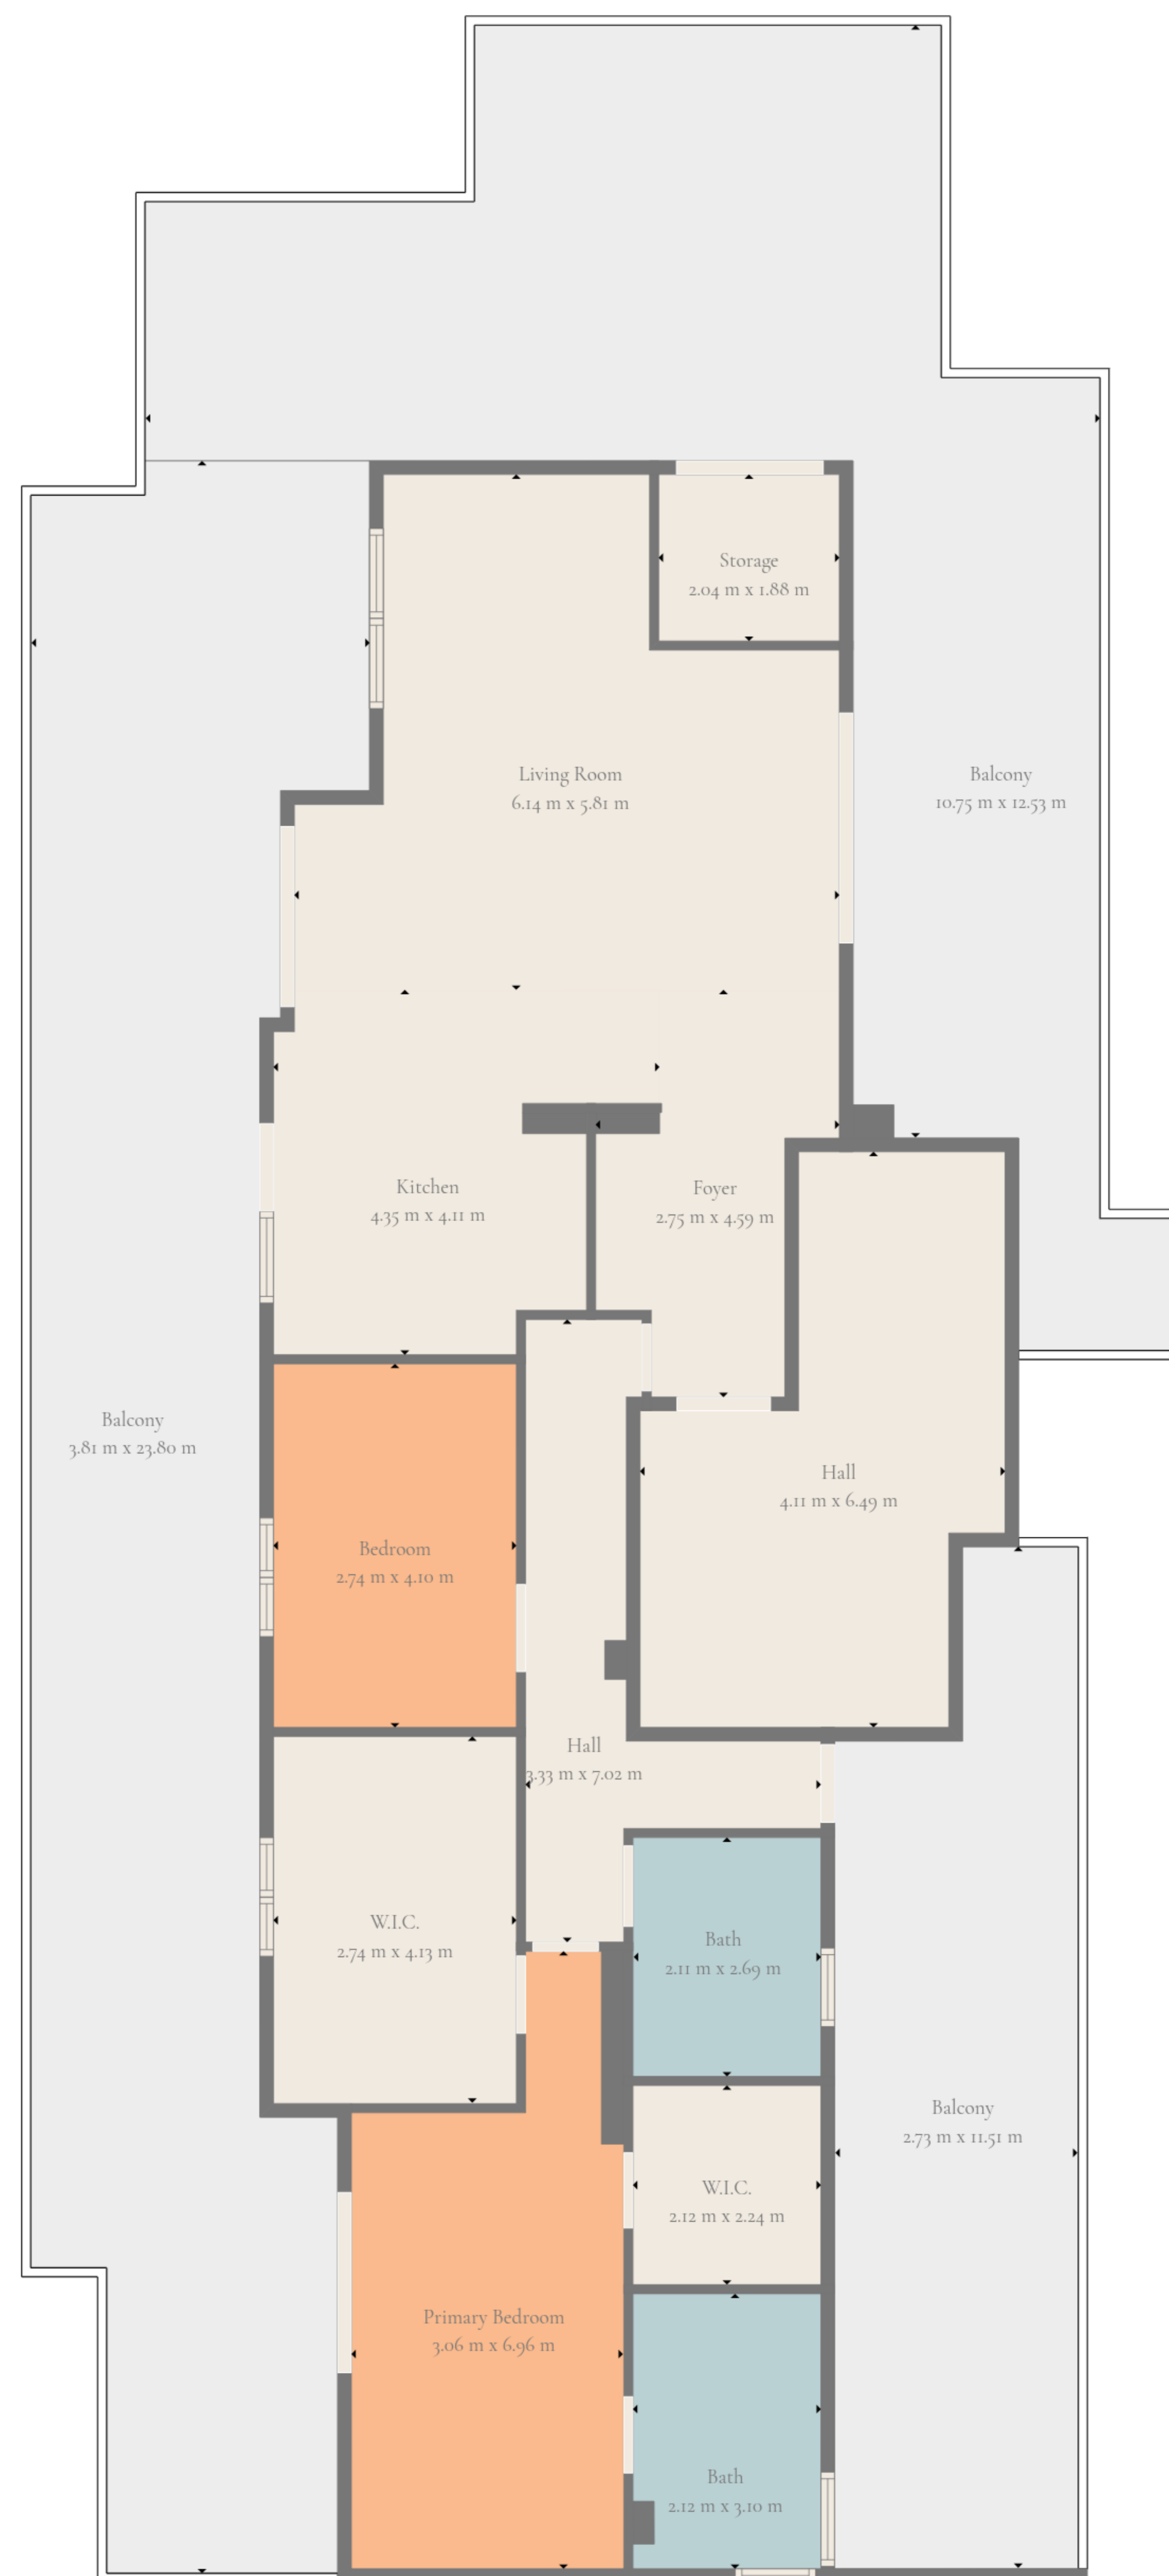

TOTAL: 144 m²

FLOOR 1: 144 m²

EXCLUDED AREAS: STORAGE: 4 m², BALCONY: 159 m², WALLS: 12 m²

ENGEL & VÖLKERS

Measurements Are Calculated With Ai Technology. Deemed Highly Reliable But Not Guaranteed.

TOTAL: 144 m²

FLOOR 1: 144 m²

EXCLUDED AREAS: STORAGE: 4 m², BALCONY: 159 m², WALLS: 12 m²

ENGEL & VÖLKERS

Measurements Are Calculated With Ai Technology. Deemed Highly Reliable But Not Guaranteed.