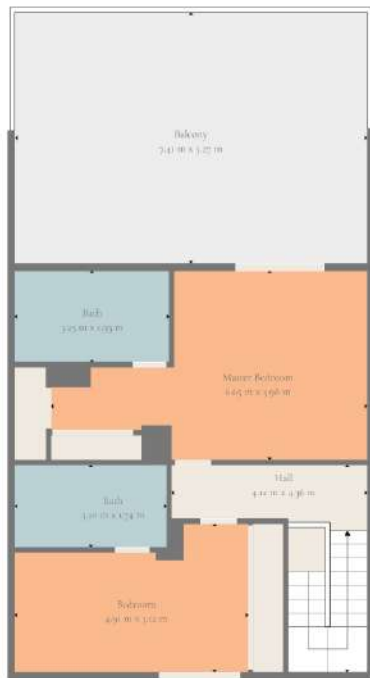

Floor 2

Total scanned area: 204 m²