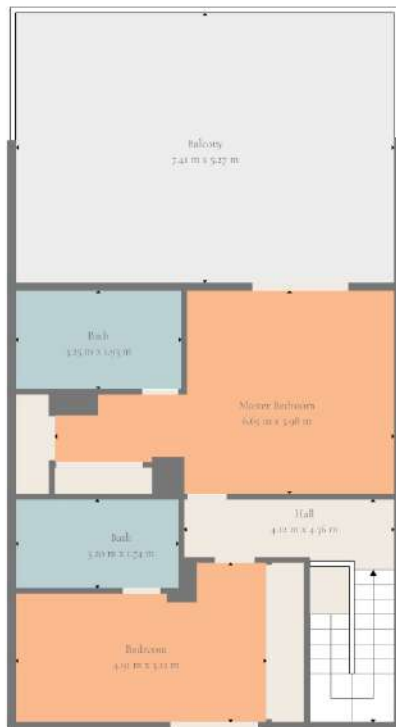

Total scanned area: 204 m²