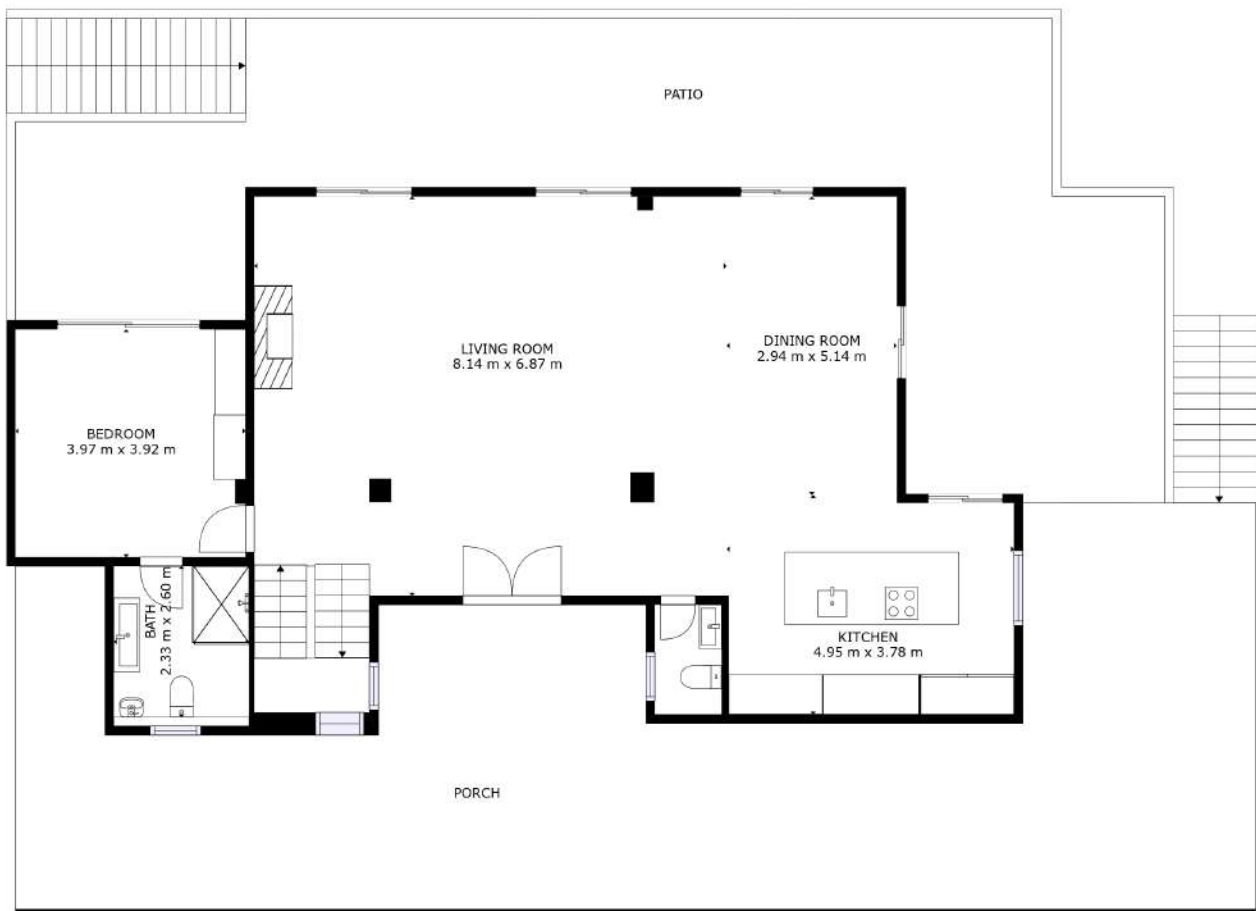

GROSS INTERNAL AREA
 FLOOR 1: 123 m², FLOOR 2: 119 m²
 FLOOR 3: 84 m², EXCLUDED AREAS:
 GARAGE: 41 m², PATIO: 278 m²
 PORCH: 96 m²
 TOTAL: 325 m²

SIZES AND DIMENSIONS ARE APPROXIMATE; ACTUAL MAY VARY.

GROSS INTERNAL AREA
 FLOOR 1: 123 m², FLOOR 2: 119 m²
 FLOOR 3: 84 m², EXCLUDED AREAS:
 GARAGE: 41 m², PATIO: 278 m²
 PORCH: 96 m²
 TOTAL: 325 m²

SIZES AND DIMENSIONS ARE APPROXIMATE. ACTUAL MAY VARY.

GROSS INTERNAL AREA
 FLOOR 1: 123 m², FLOOR 2: 119 m²
 FLOOR 3: 84 m², EXCLUDED AREAS:
 GARAGE: 41 m², PATIO: 278 m²
 PORCH: 96 m²
 TOTAL: 325 m²

SIZES AND DIMENSIONS ARE APPROXIMATE; ACTUAL MAY VARY.