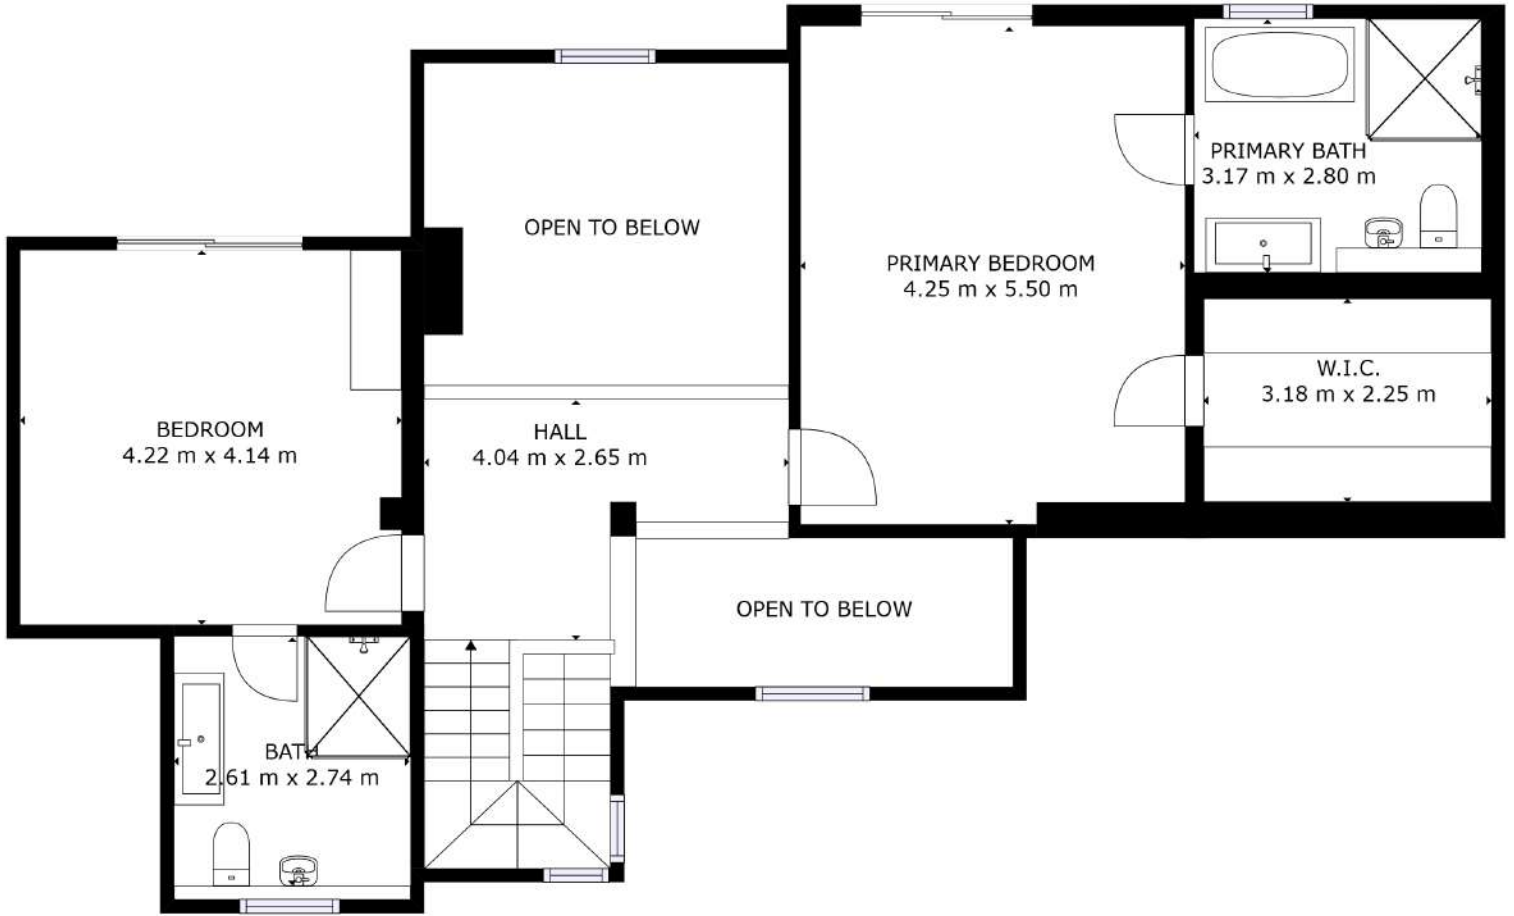

GROSS INTERNAL AREA
 FLOOR 1: 123 m², FLOOR 2: 119 m²
 FLOOR 3: 84 m², EXCLUDED AREAS:
 GARAGE: 41 m², PATIO: 278 m²
 PORCH: 96 m²
 TOTAL: 325 m²

SIZES AND DIMENSIONS ARE APPROXIMATE; ACTUAL MAY VARY.

GROSS INTERNAL AREA
 FLOOR 1: 123 m², FLOOR 2: 119 m²
 FLOOR 3: 84 m², EXCLUDED AREAS:
 GARAGE: 41 m², PATIO: 278 m²
 PORCH: 96 m²
 TOTAL: 325 m²

SIZES AND DIMENSIONS ARE APPROXIMATE. ACTUAL MAY VARY.

GROSS INTERNAL AREA
 FLOOR 1: 123 m², FLOOR 2: 119 m²
 FLOOR 3: 84 m², EXCLUDED AREAS:
 GARAGE: 41 m², PATIO: 278 m²
 PORCH: 96 m²
 TOTAL: 325 m²

SIZES AND DIMENSIONS ARE APPROXIMATE; ACTUAL MAY VARY.