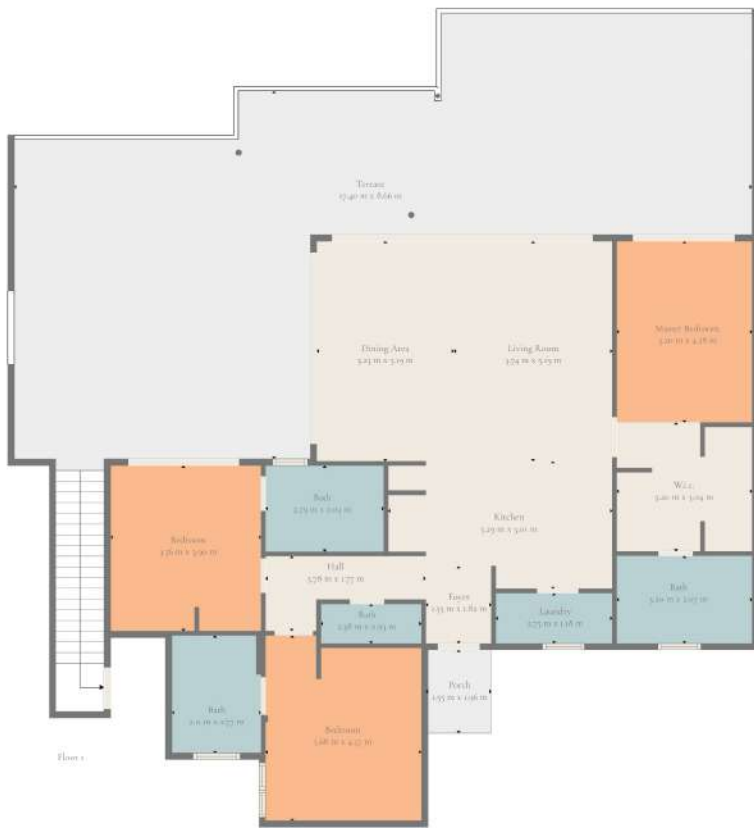

ENGEL&VÖLKERS

Total scanned area: 141 m²

Measurements Are Calculated With AI Technology, Deemed Highly Reliable But Not Guaranteed.

ENGEL & VÖLKERS

Total scanned area: 141 m²

Measurements Are Calculated With AI Technology, Deemed Highly Reliable But Not Guaranteed.

ENGEL & VÖLKERS

Total scanned area: 141 m²

Measurements Are Calculated With AI Technology, Deemed Highly Reliable But Not Guaranteed.