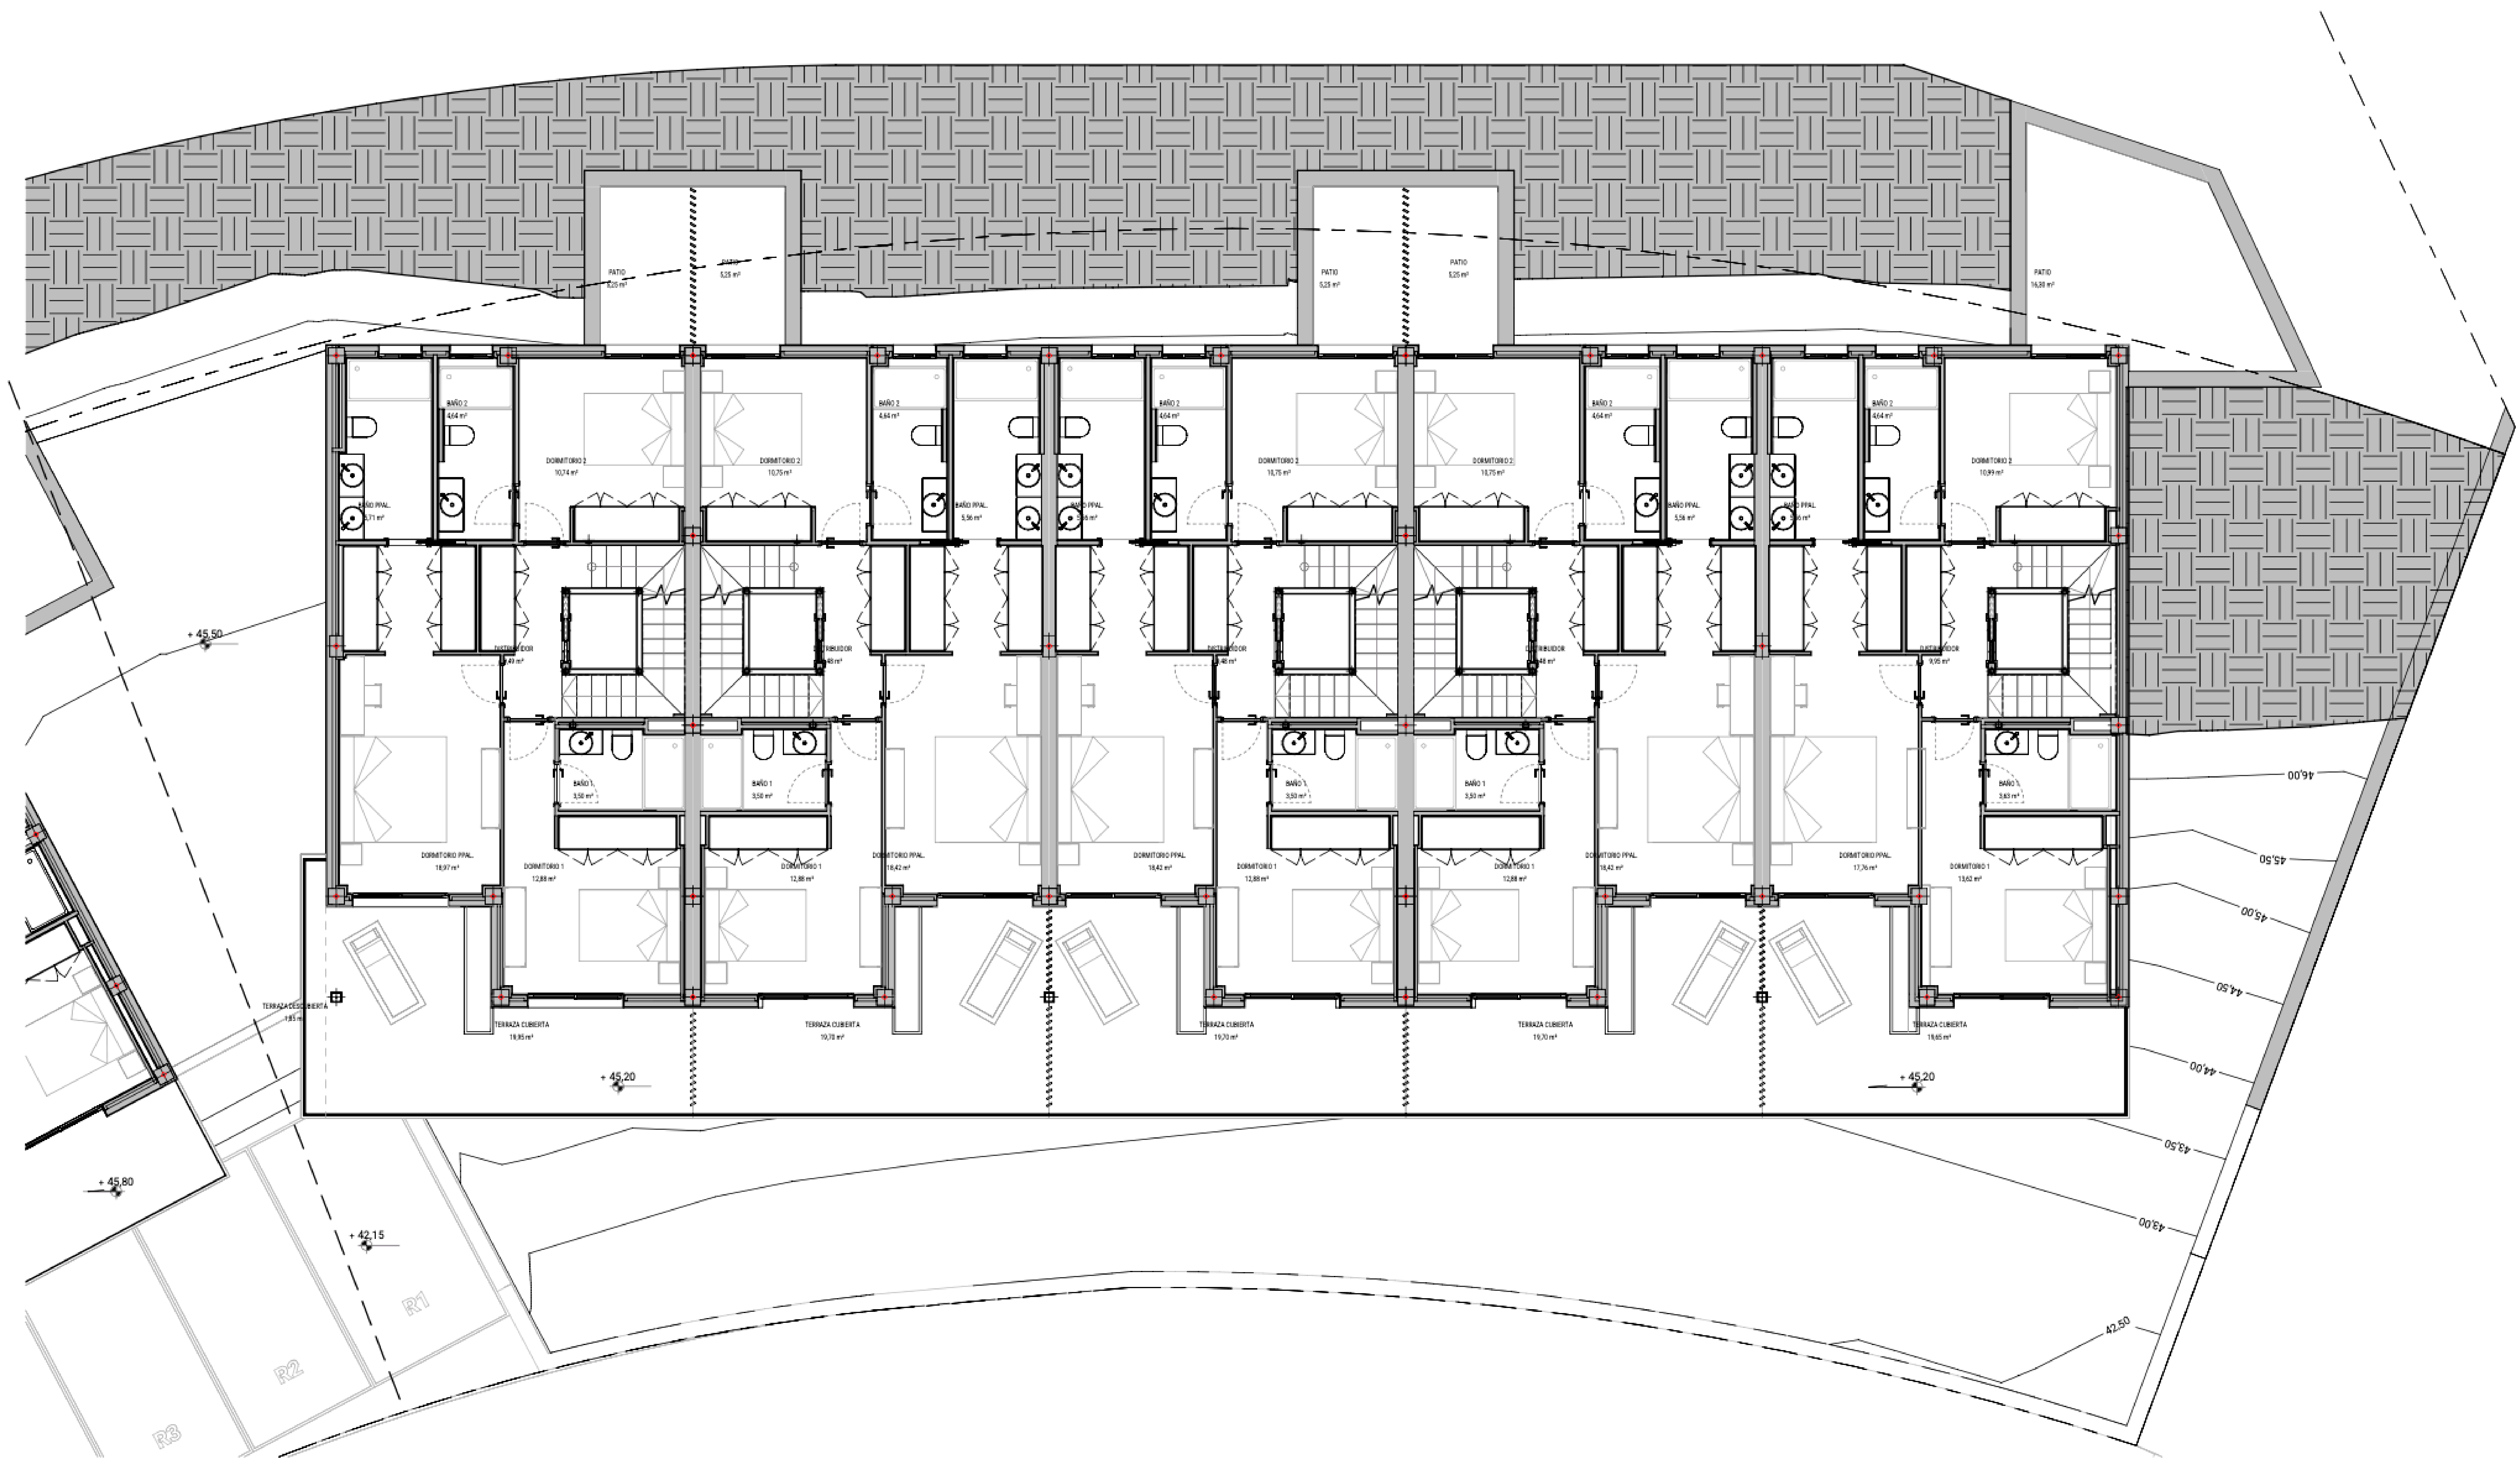

CHRISTIE'S  
INTERNATIONAL REAL ESTATE  
———— COSTA DEL SOL ————

Floor plans Ref CR 3070

CHRISTIE'S  
INTERNATIONAL REAL ESTATE  
———— COSTA DEL SOL ————

Where *Luxury* lives

Velázquez, 1, 29602 Marbella, España  
+34 951 122 313 | marbella@cire-costadelsol.com