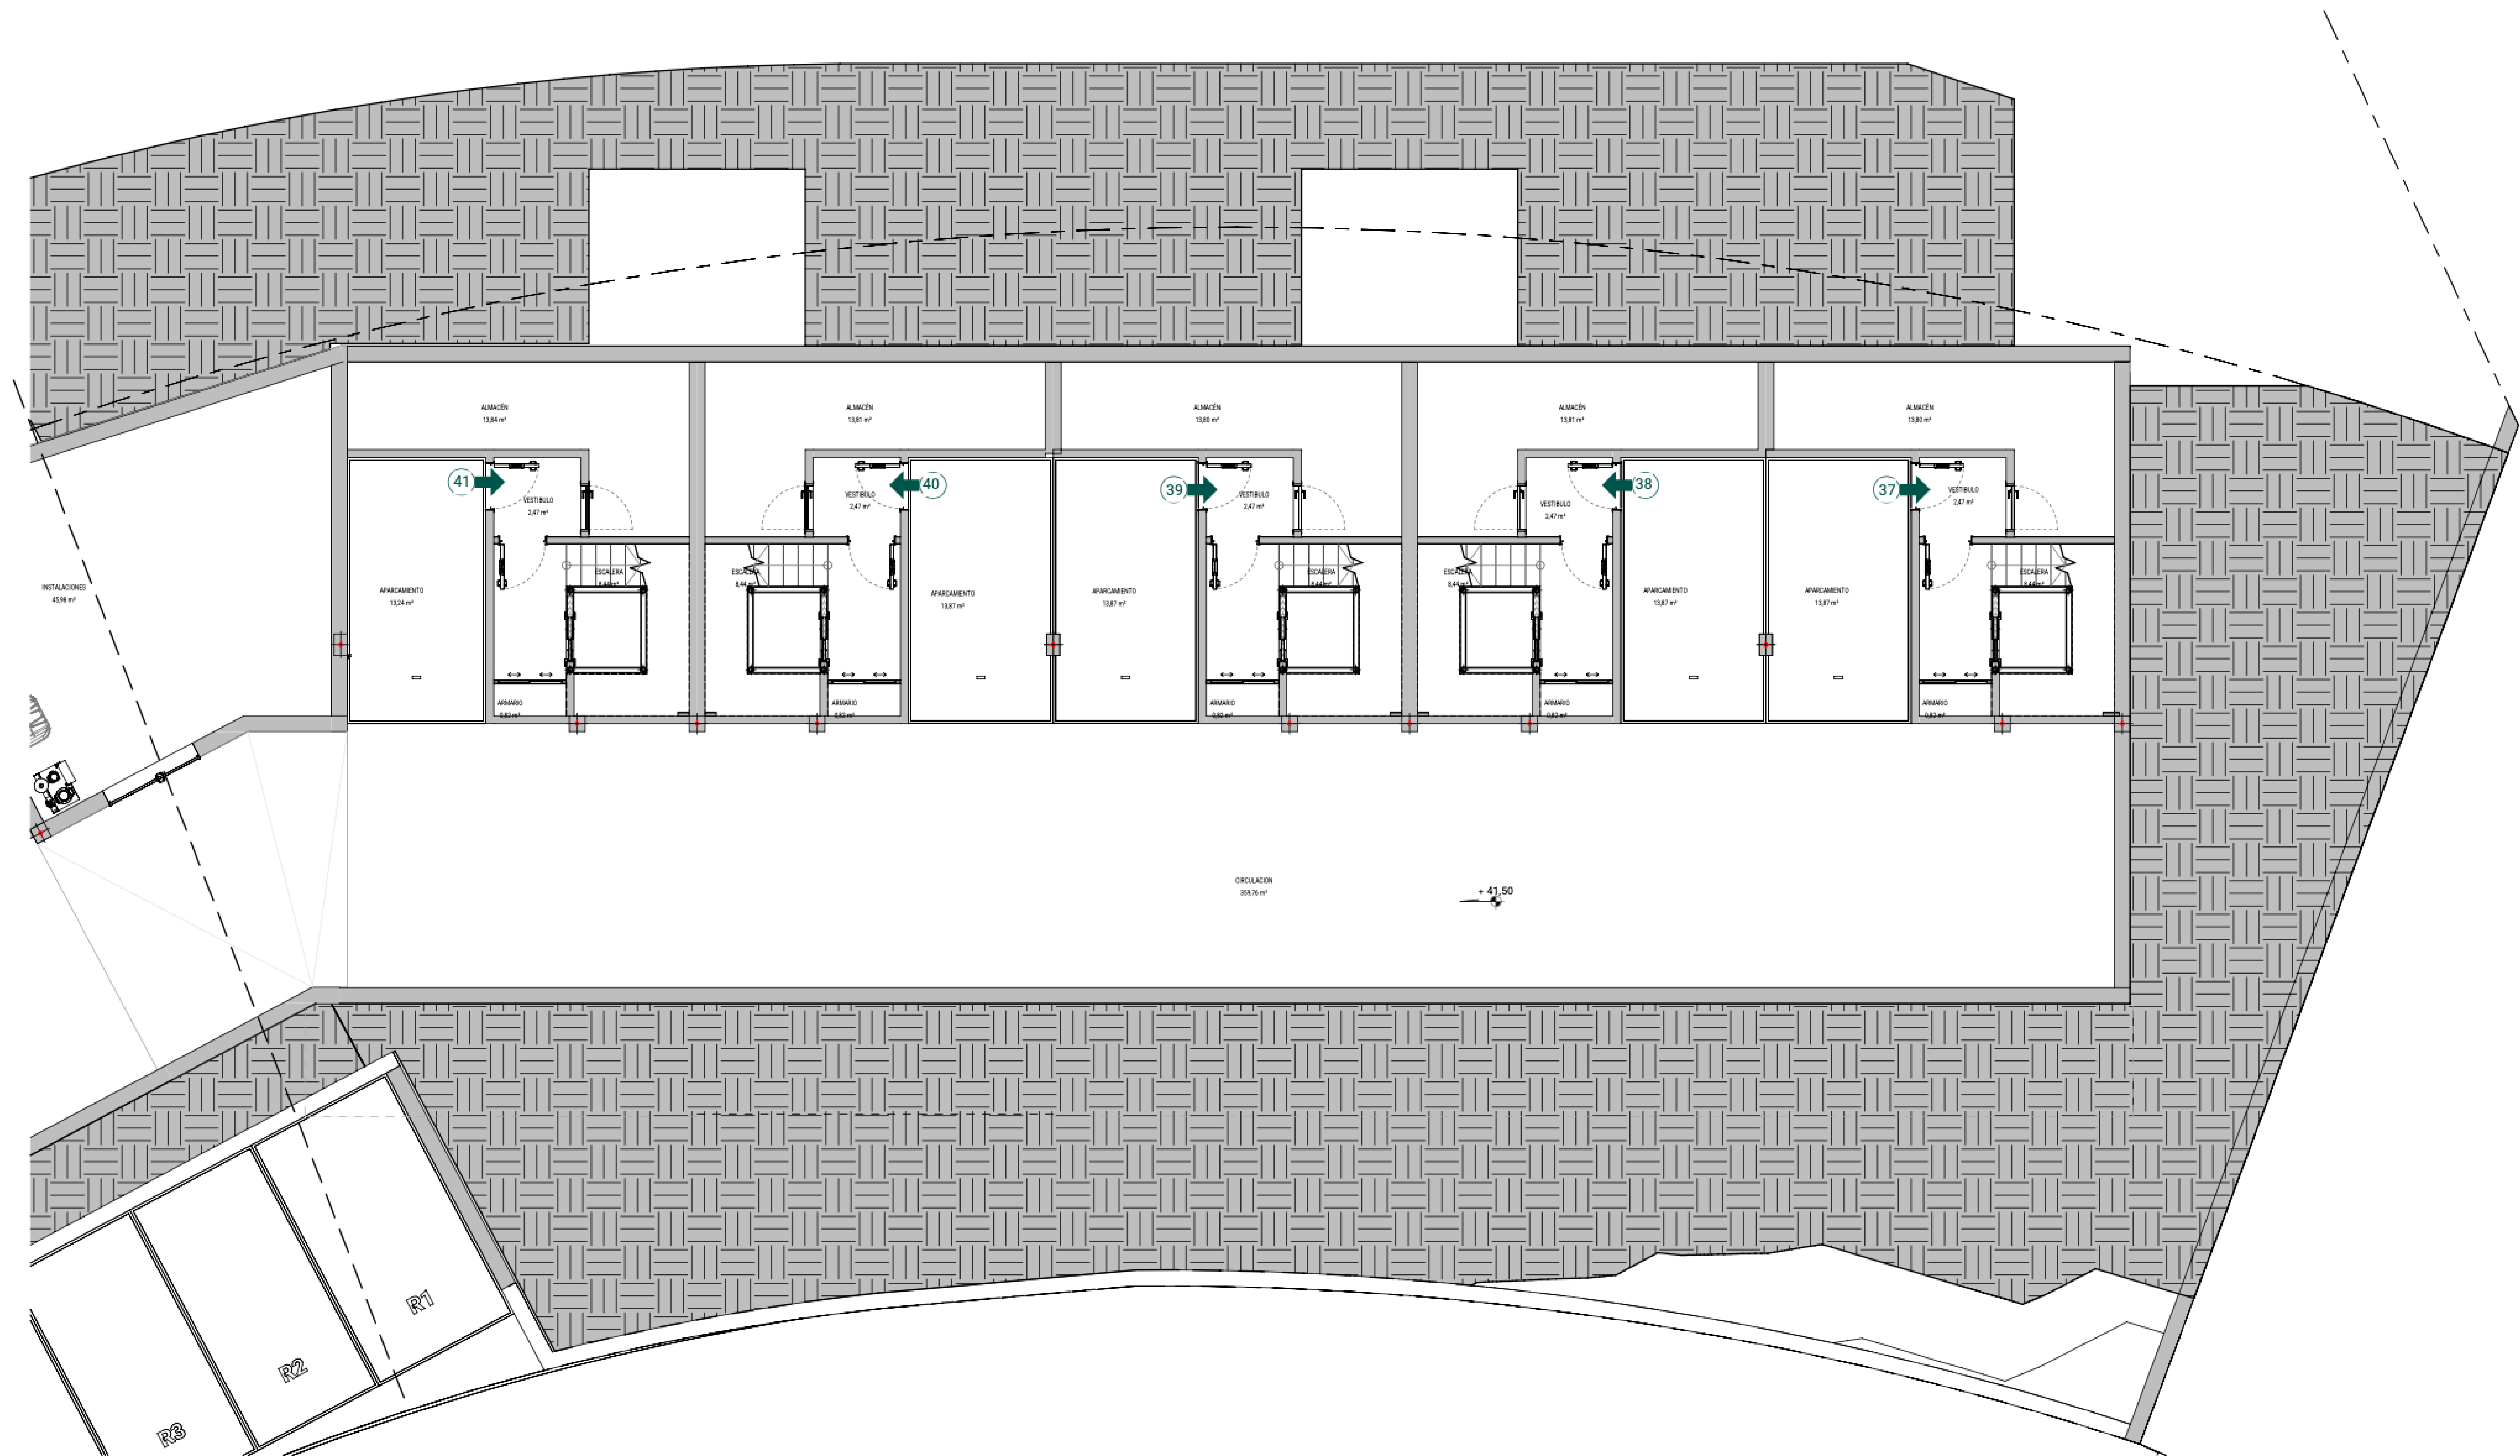

CHRISTIE'S  
INTERNATIONAL REAL ESTATE  
———— COSTA DEL SOL ————

Floor plans Ref CR 3070

CHRISTIE'S  
INTERNATIONAL REAL ESTATE  
———— COSTA DEL SOL ————

Where *Luxury* lives

Velázquez, 1, 29602 Marbella, España  
+34 951 122 313 | marbella@cire-costadelsol.com