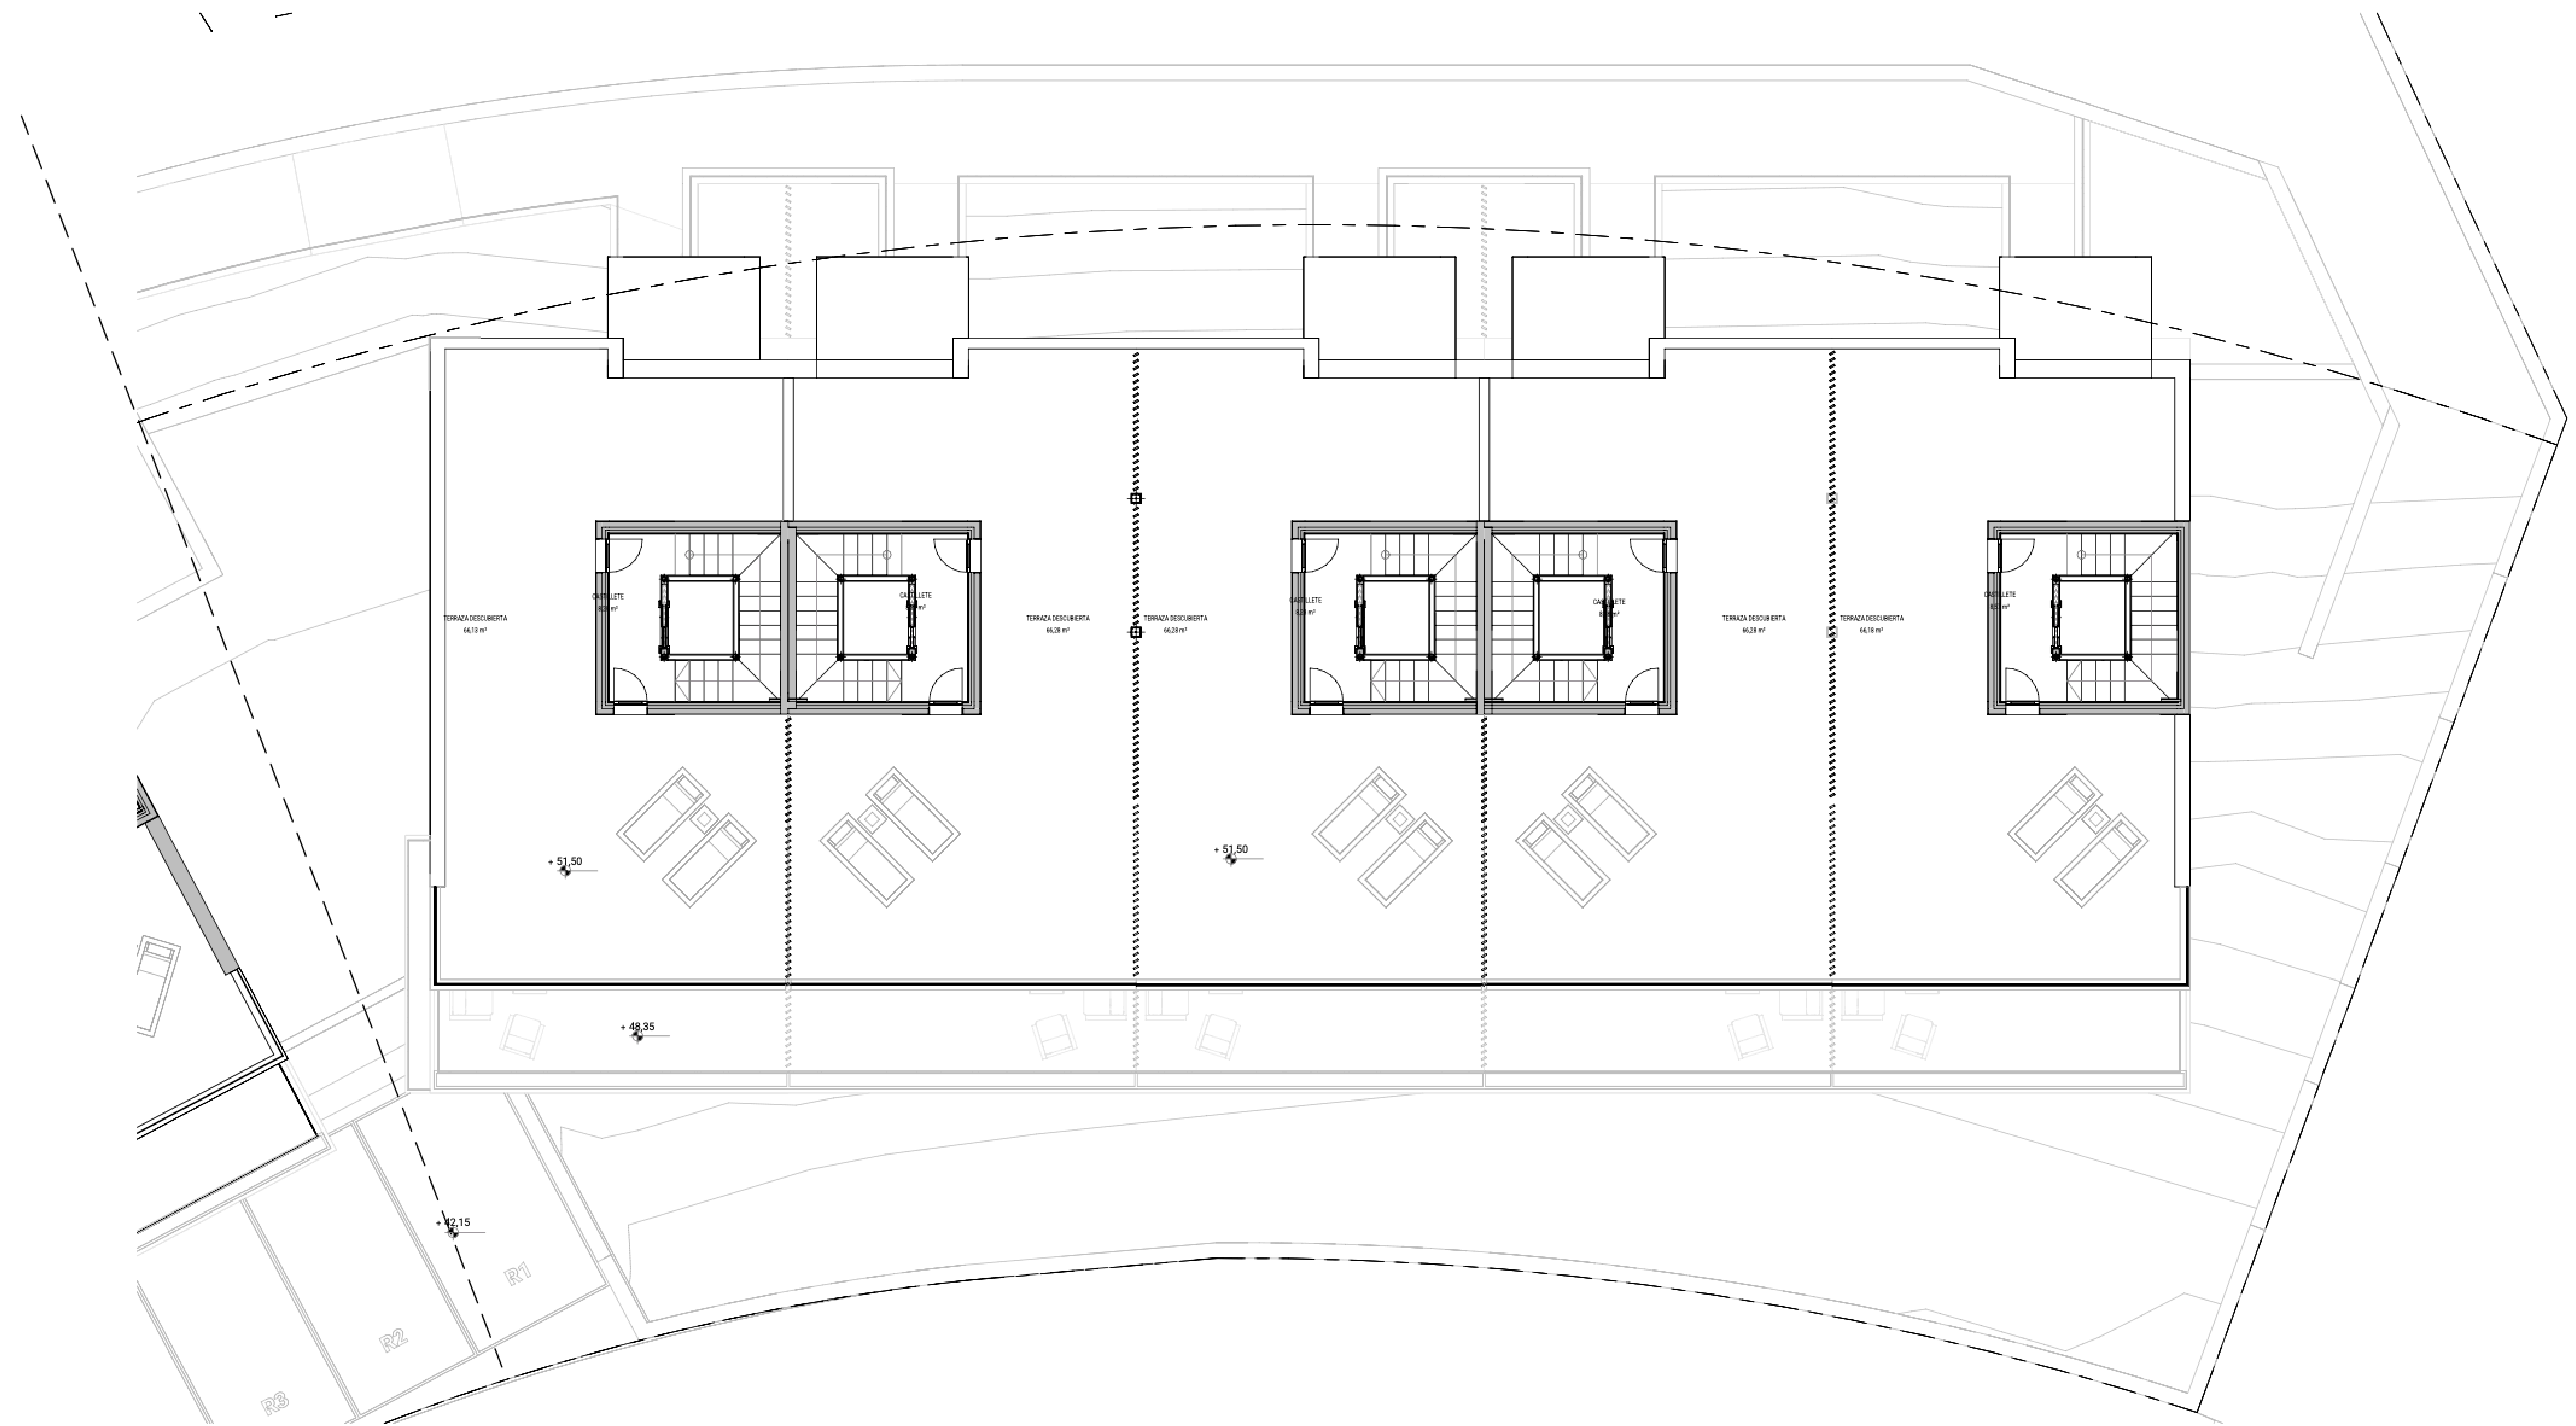

CHRISTIE'S  
INTERNATIONAL REAL ESTATE  
———— COSTA DEL SOL ————

Floor plans Ref CR 3070

CHRISTIE'S  
INTERNATIONAL REAL ESTATE  
———— COSTA DEL SOL ————

Where *Luxury* lives

Velázquez, 1, 29602 Marbella, España  
+34 951 122 313 | marbella@cire-costadelsol.com