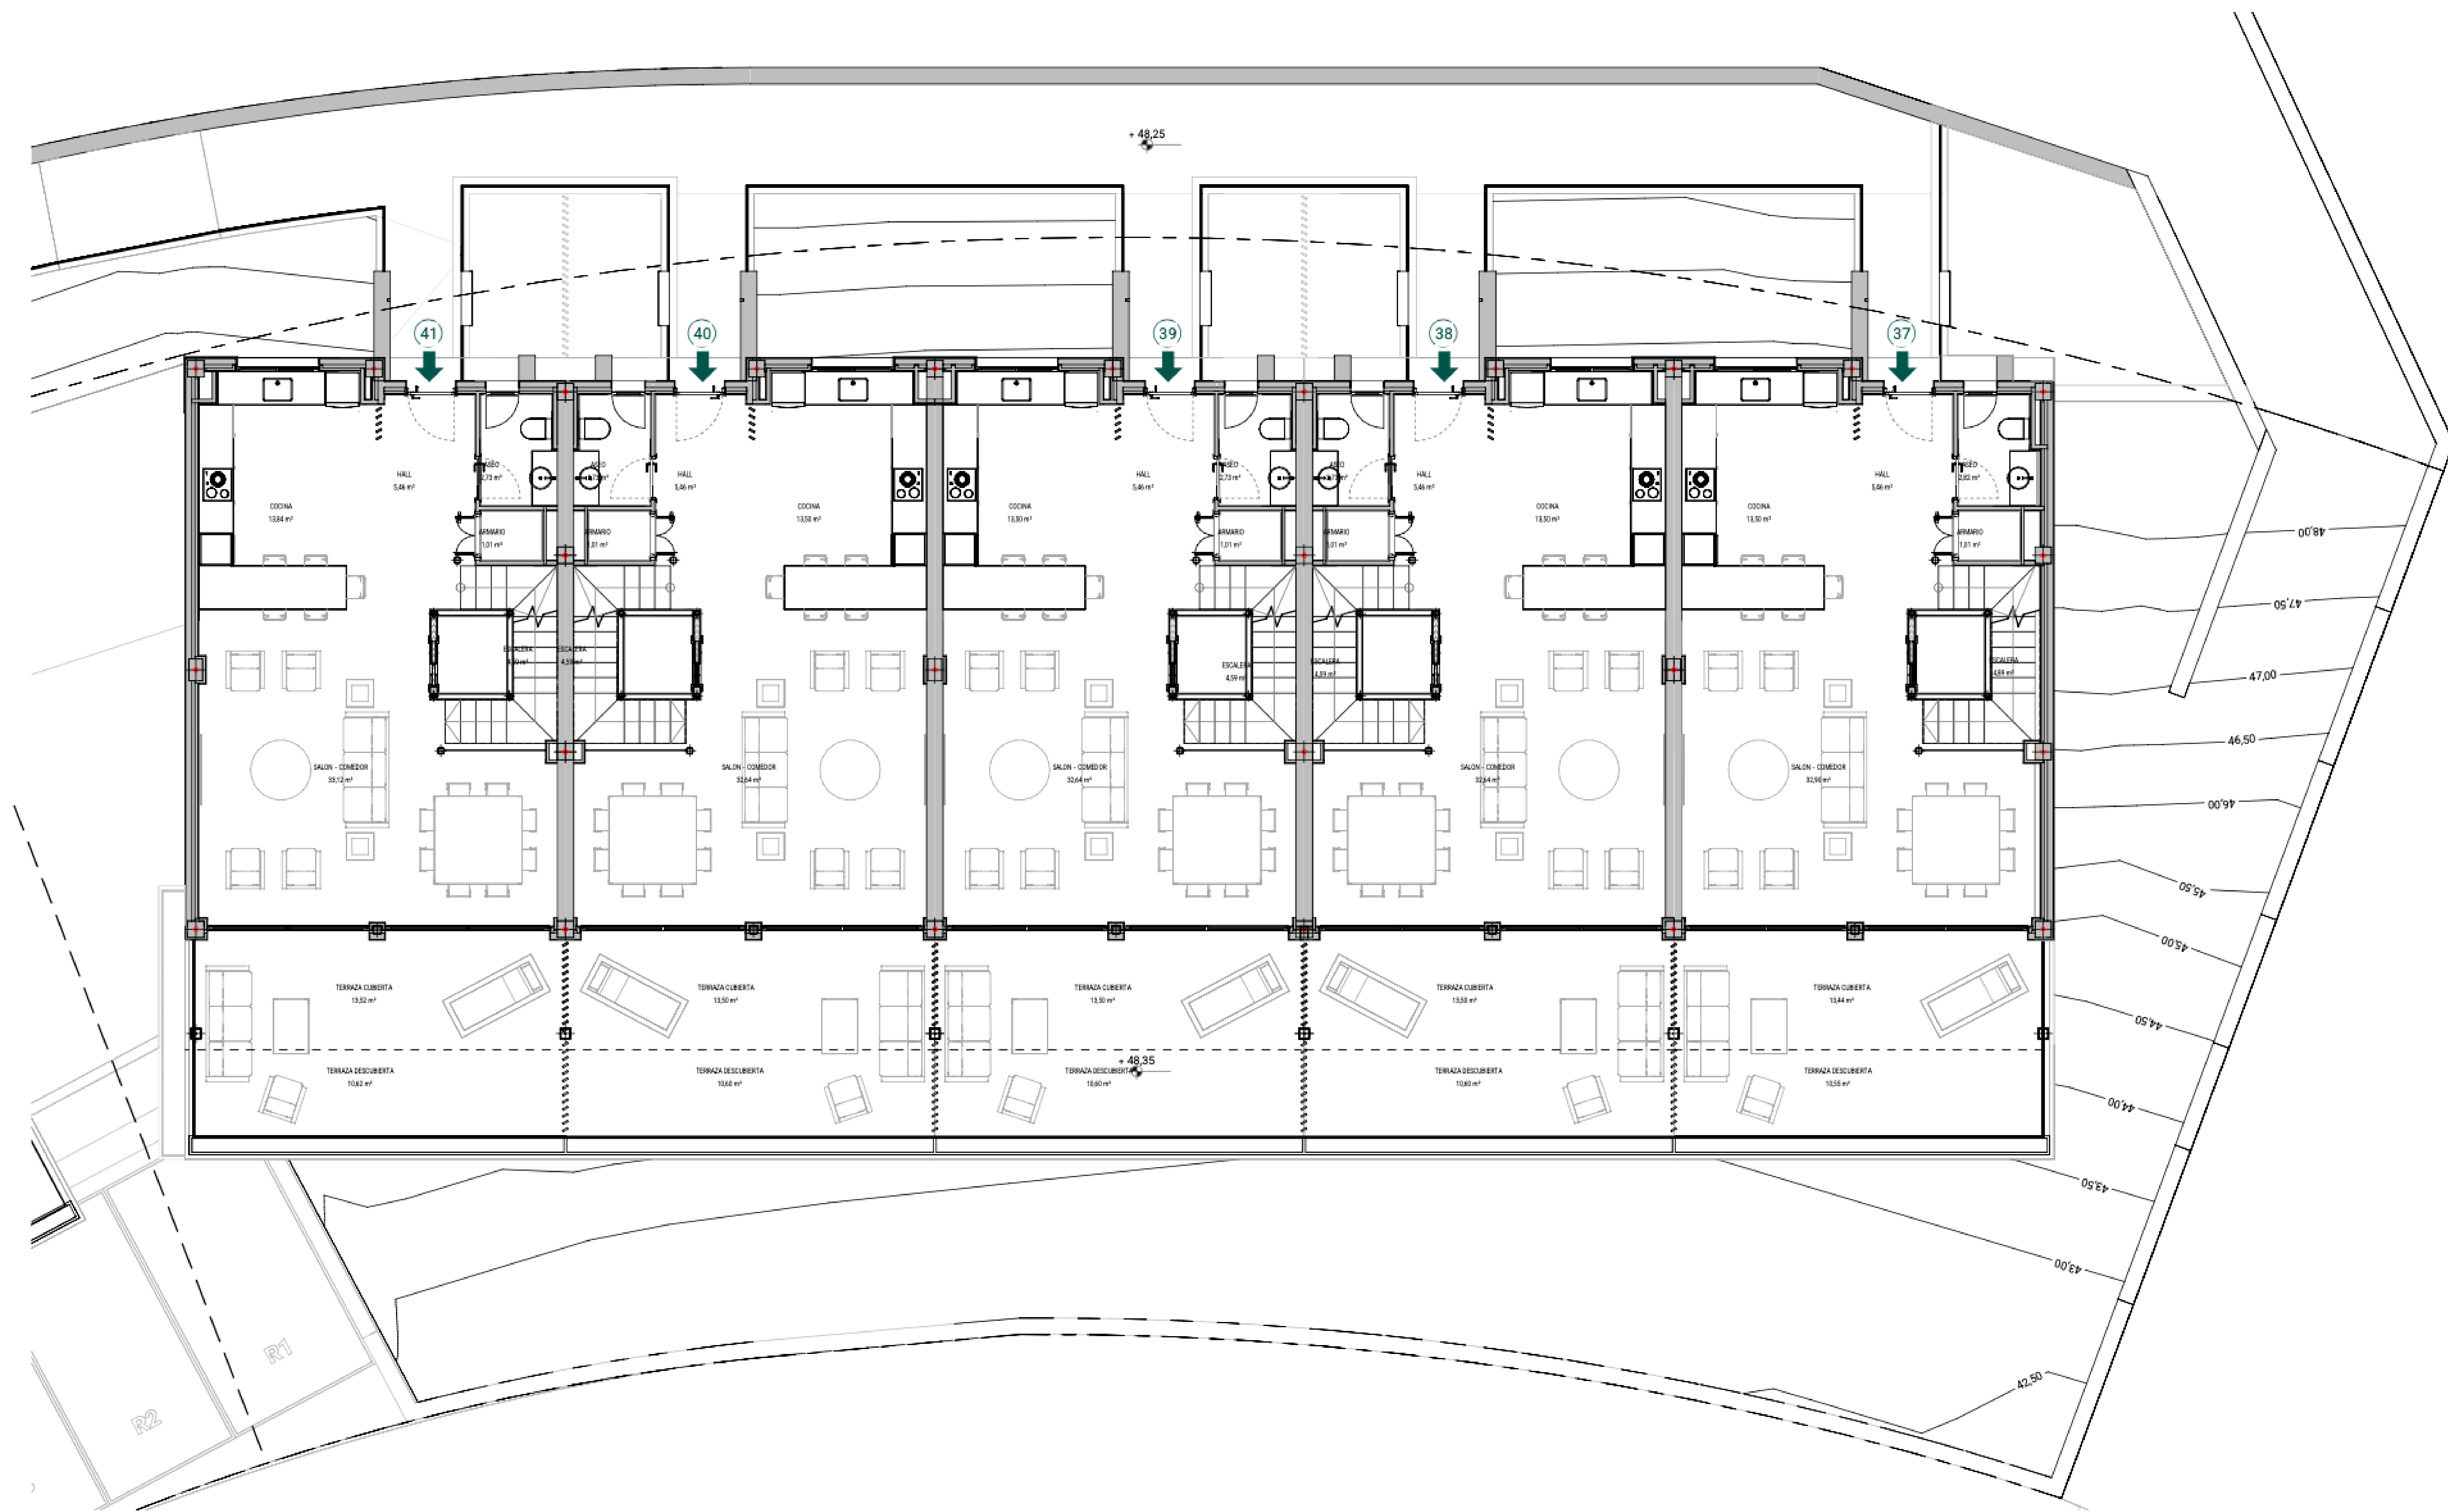

CHRISTIE'S  
INTERNATIONAL REAL ESTATE  
———— COSTA DEL SOL ————

Floor plans Ref CR 3070

CHRISTIE'S  
INTERNATIONAL REAL ESTATE  
———— COSTA DEL SOL ————

Where *Luxury* lives

Velázquez, 1, 29602 Marbella, España  
+34 951 122 313 | marbella@cire-costadelsol.com