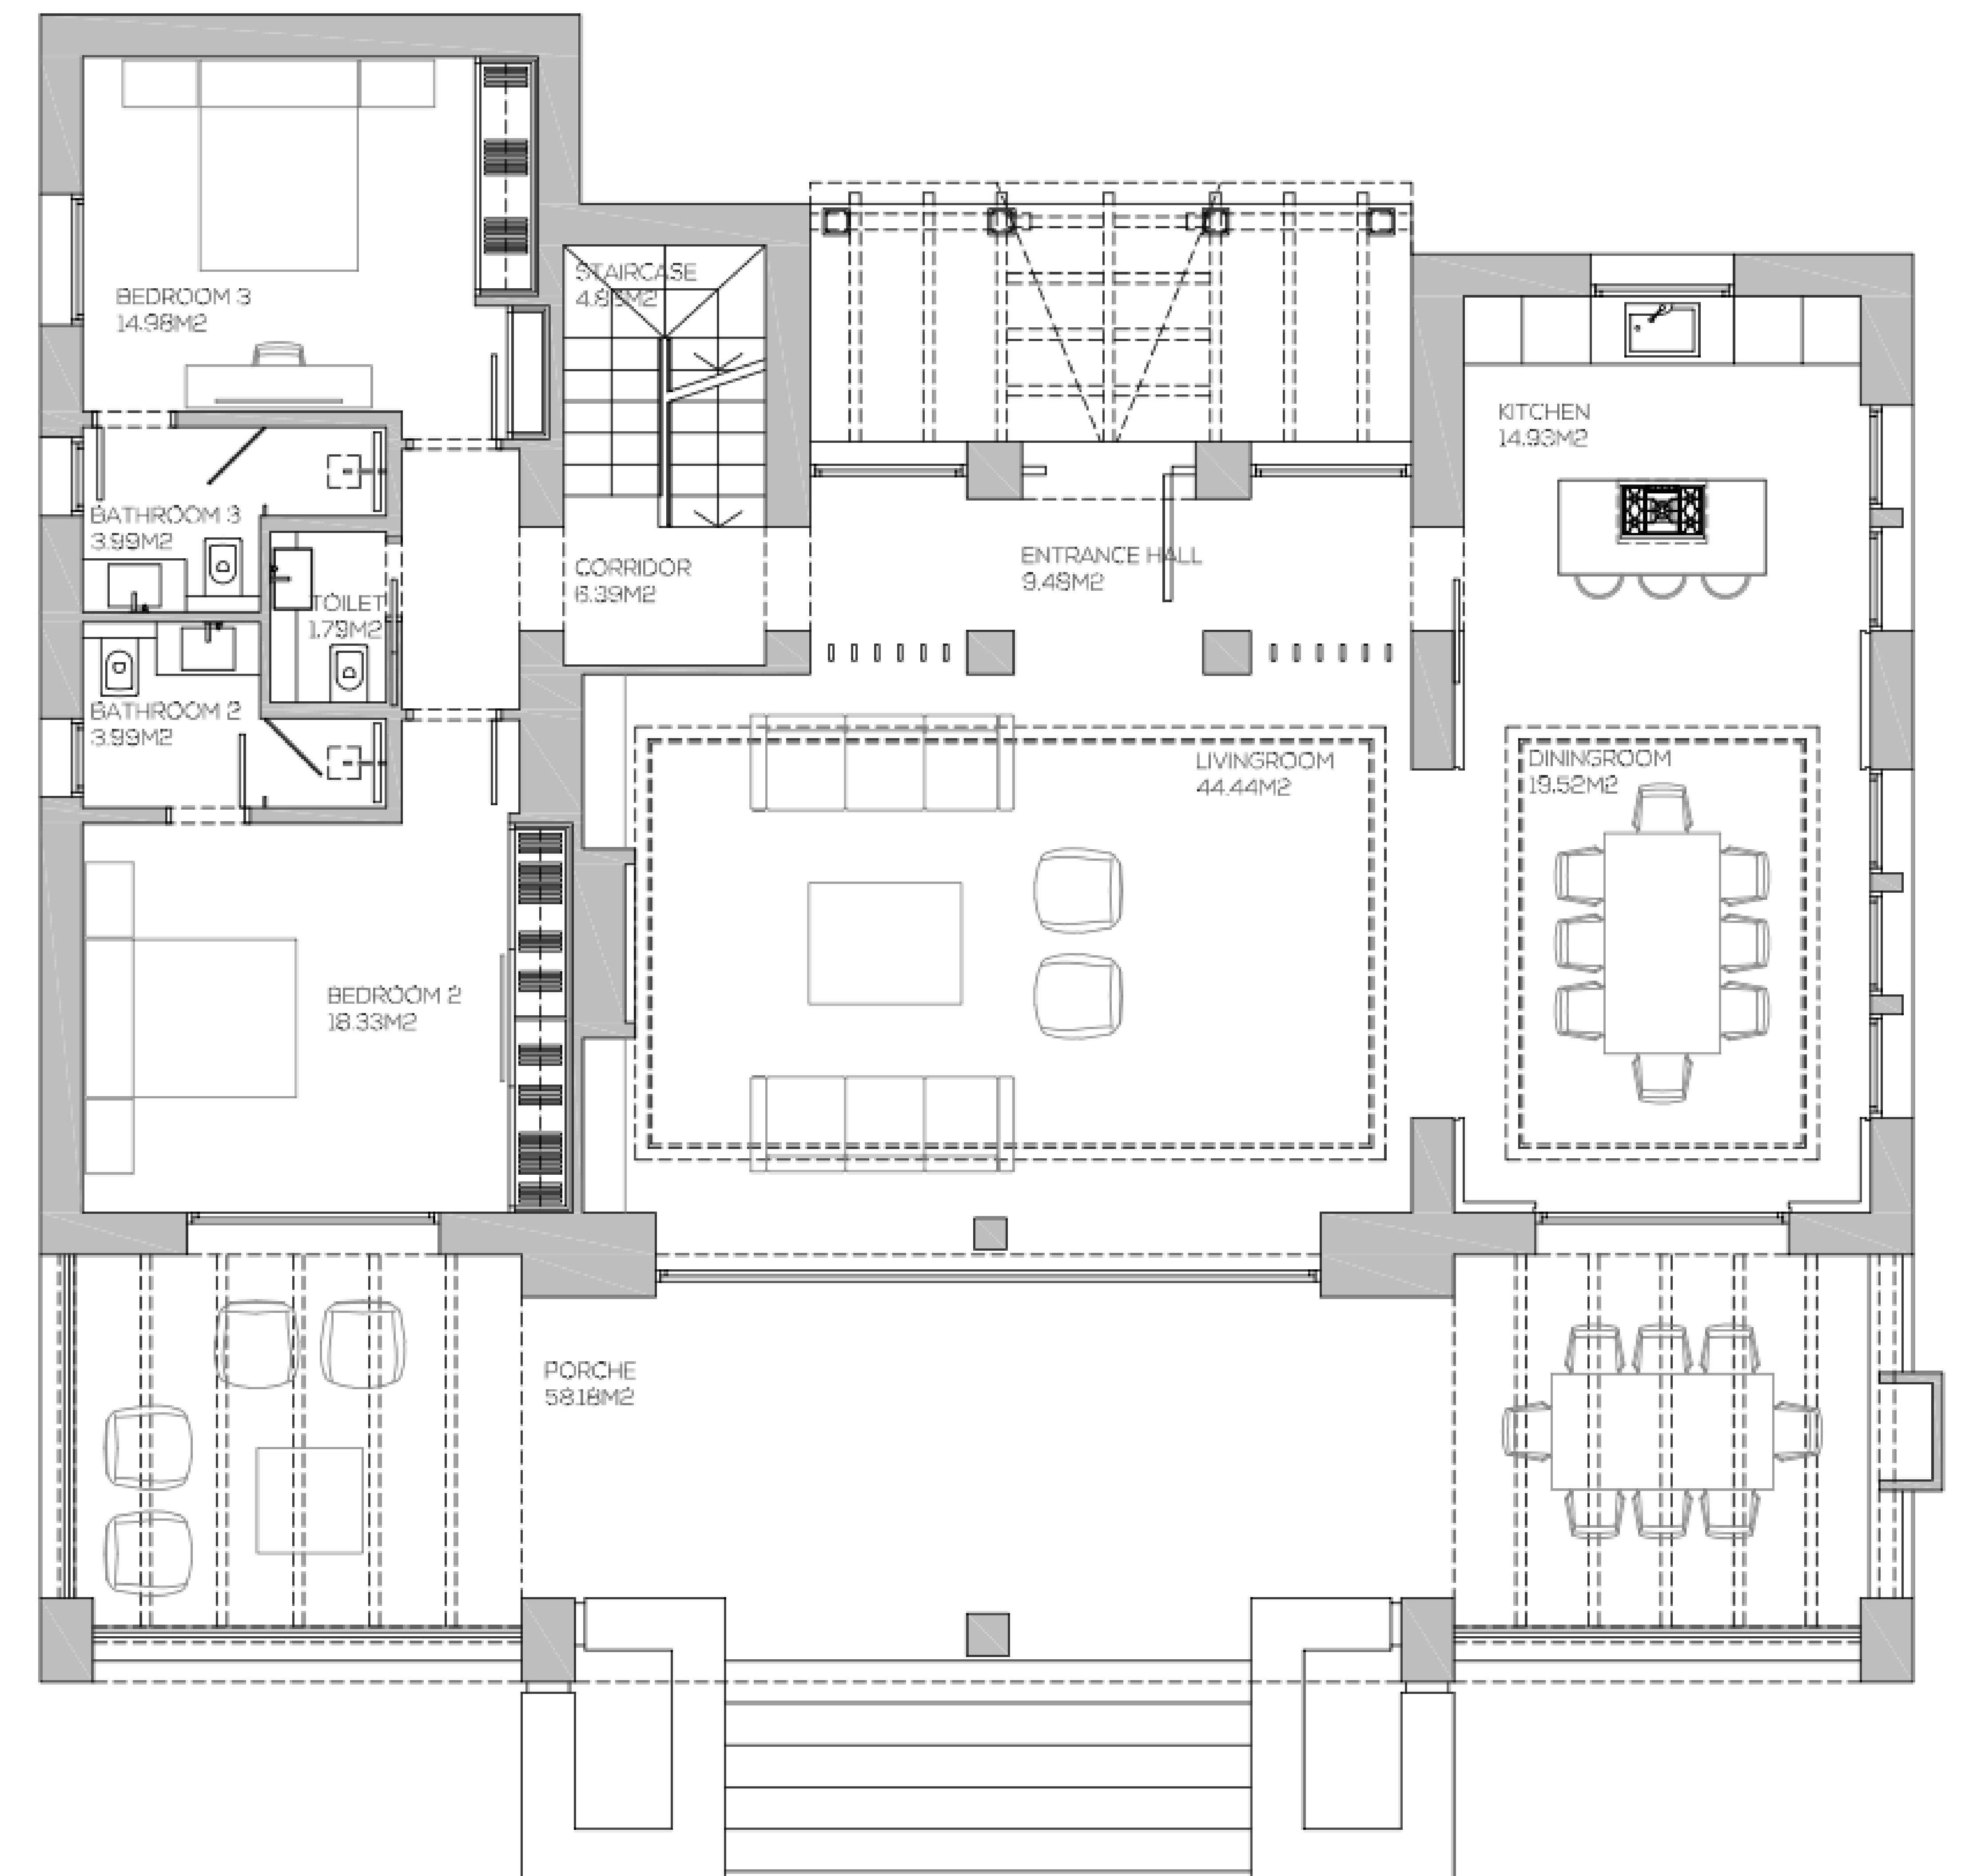

CHRISTIE'S
INTERNATIONAL REAL ESTATE
———— COSTA DEL SOL ————

Floor plans Ref CR 3069

BASEMENT

CURRENT STATE

NEW PROPOSAL

GROUND FLOOR

CHRISTIE'S
INTERNATIONAL REAL ESTATE
———— COSTA DEL SOL ————

Where *Luxury* lives