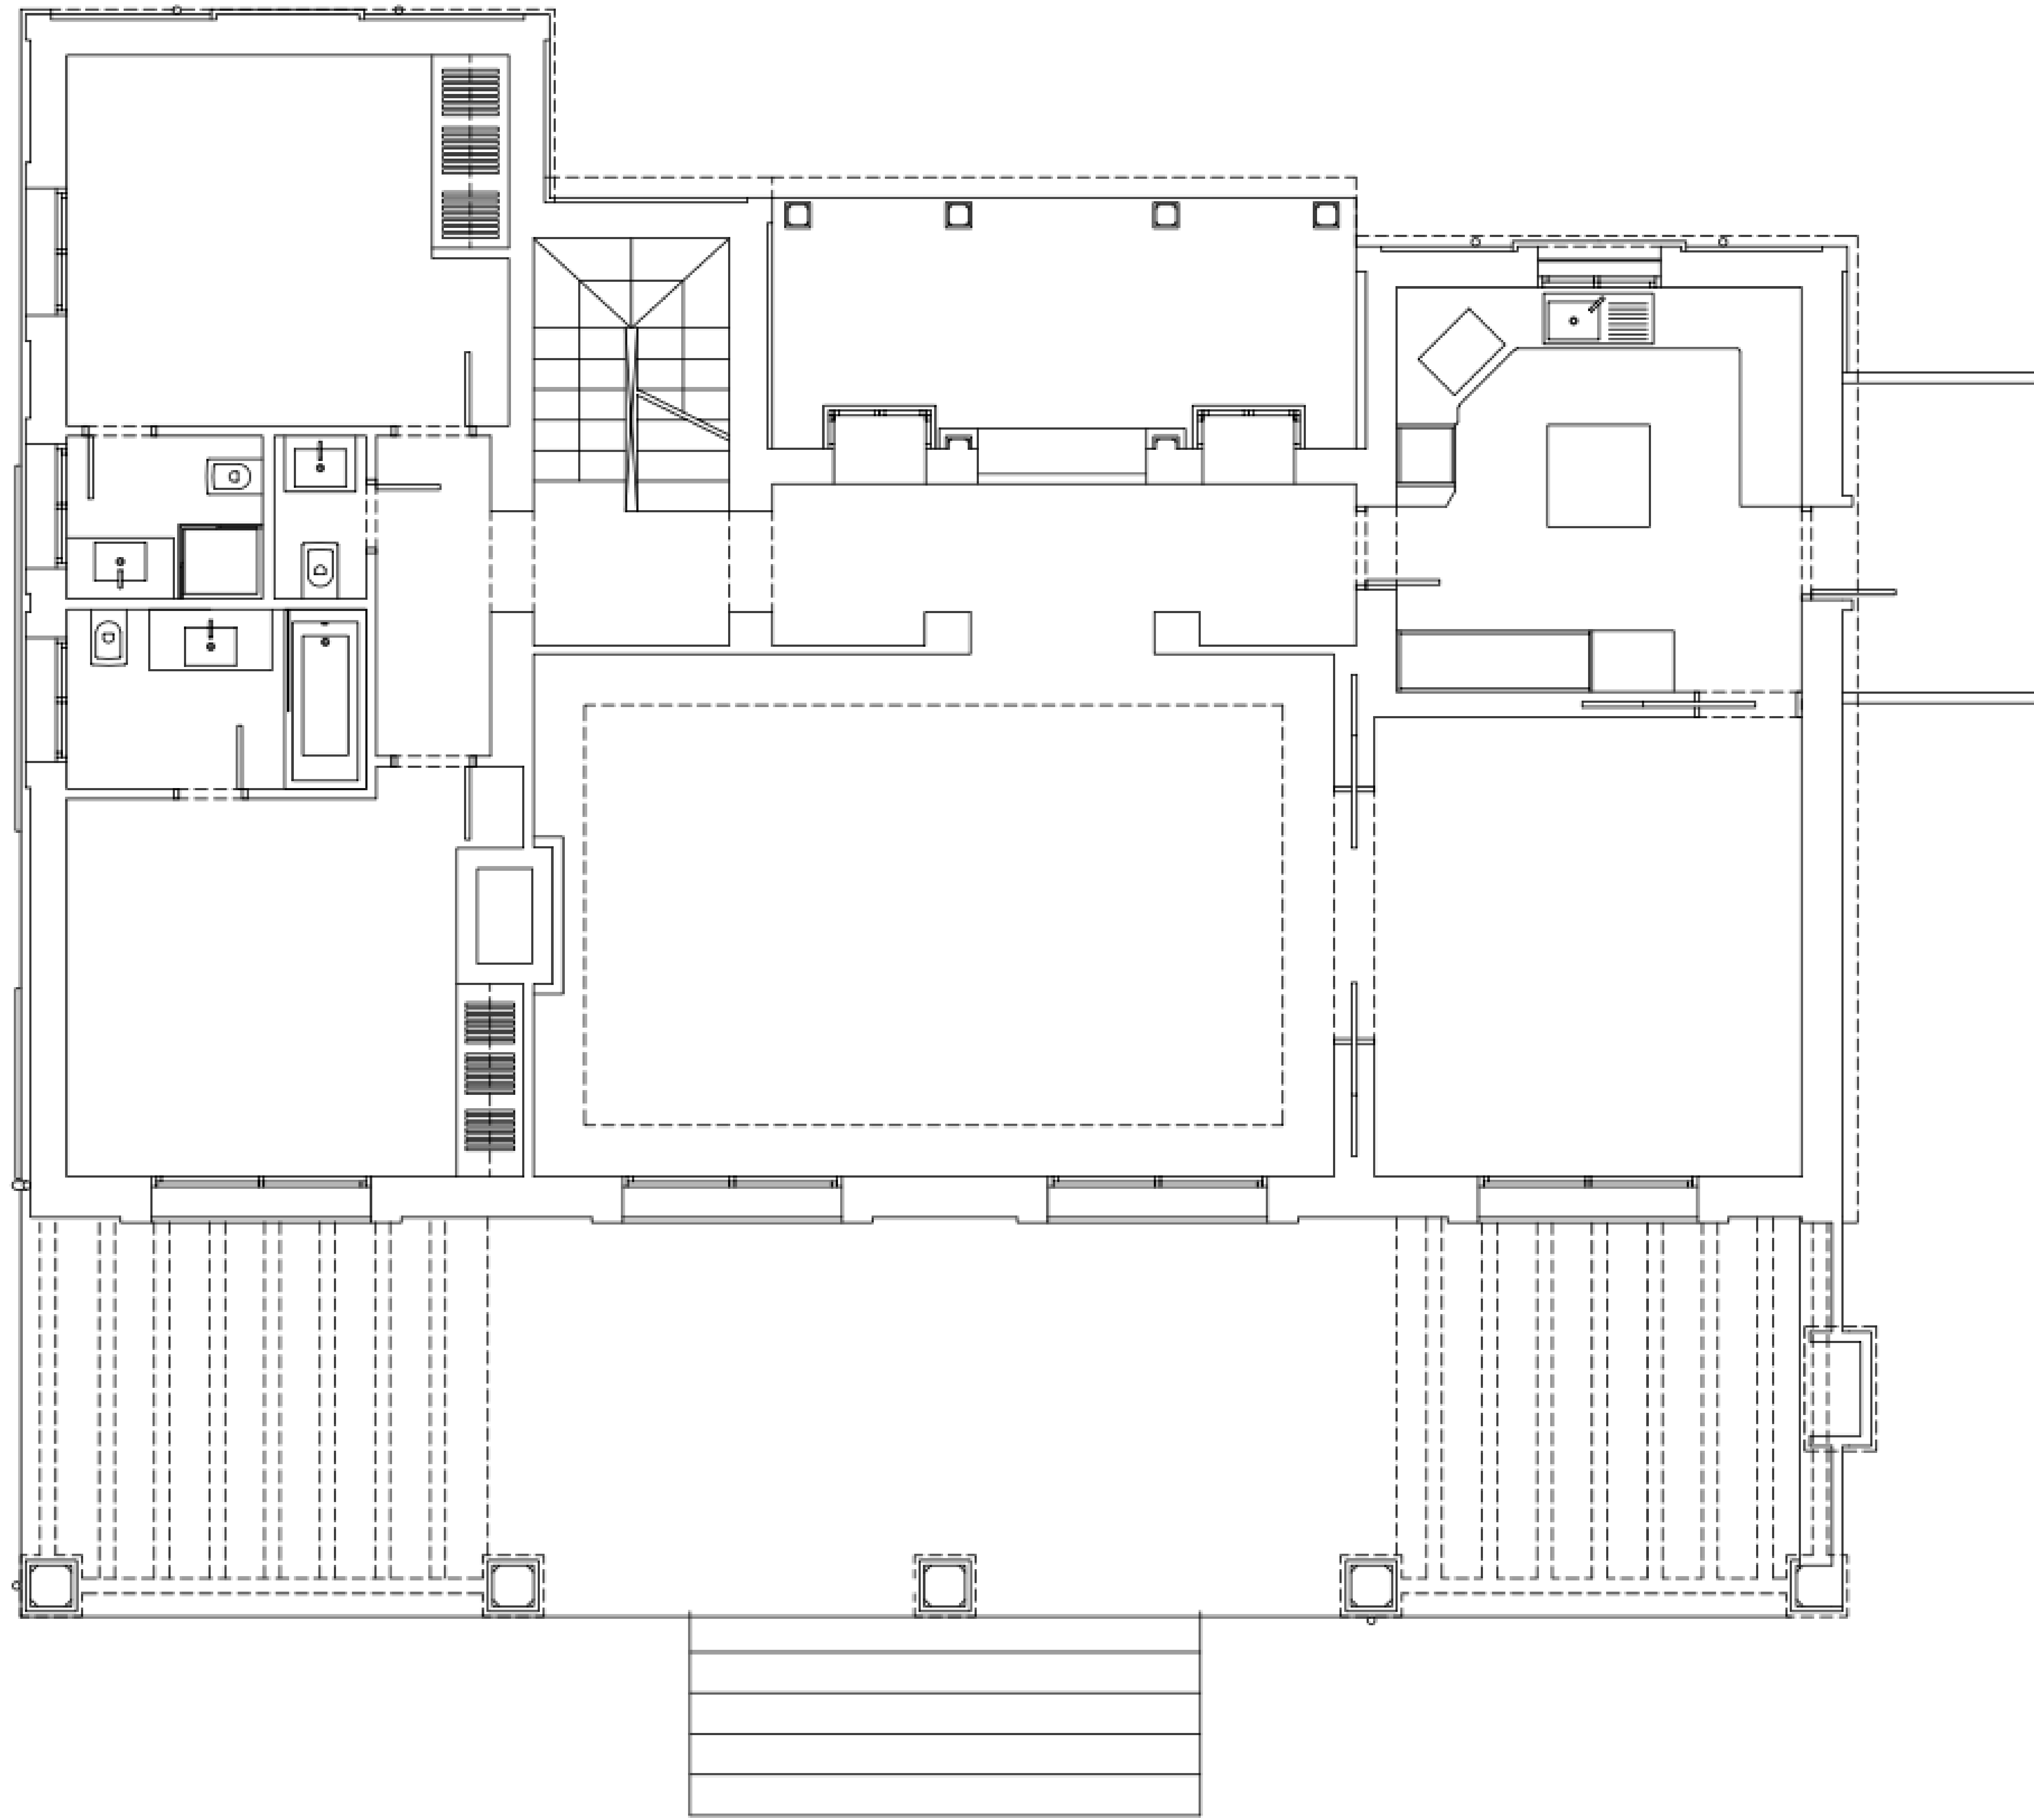

CHRISTIE'S
INTERNATIONAL REAL ESTATE
———— COSTA DEL SOL ————

Floor plans Ref CR 3069

BASEMENT

CURRENT STATE

NEW PROPOSAL

GROUND FLOOR

CHRISTIE'S
INTERNATIONAL REAL ESTATE
———— COSTA DEL SOL ————

Where *Luxury* lives