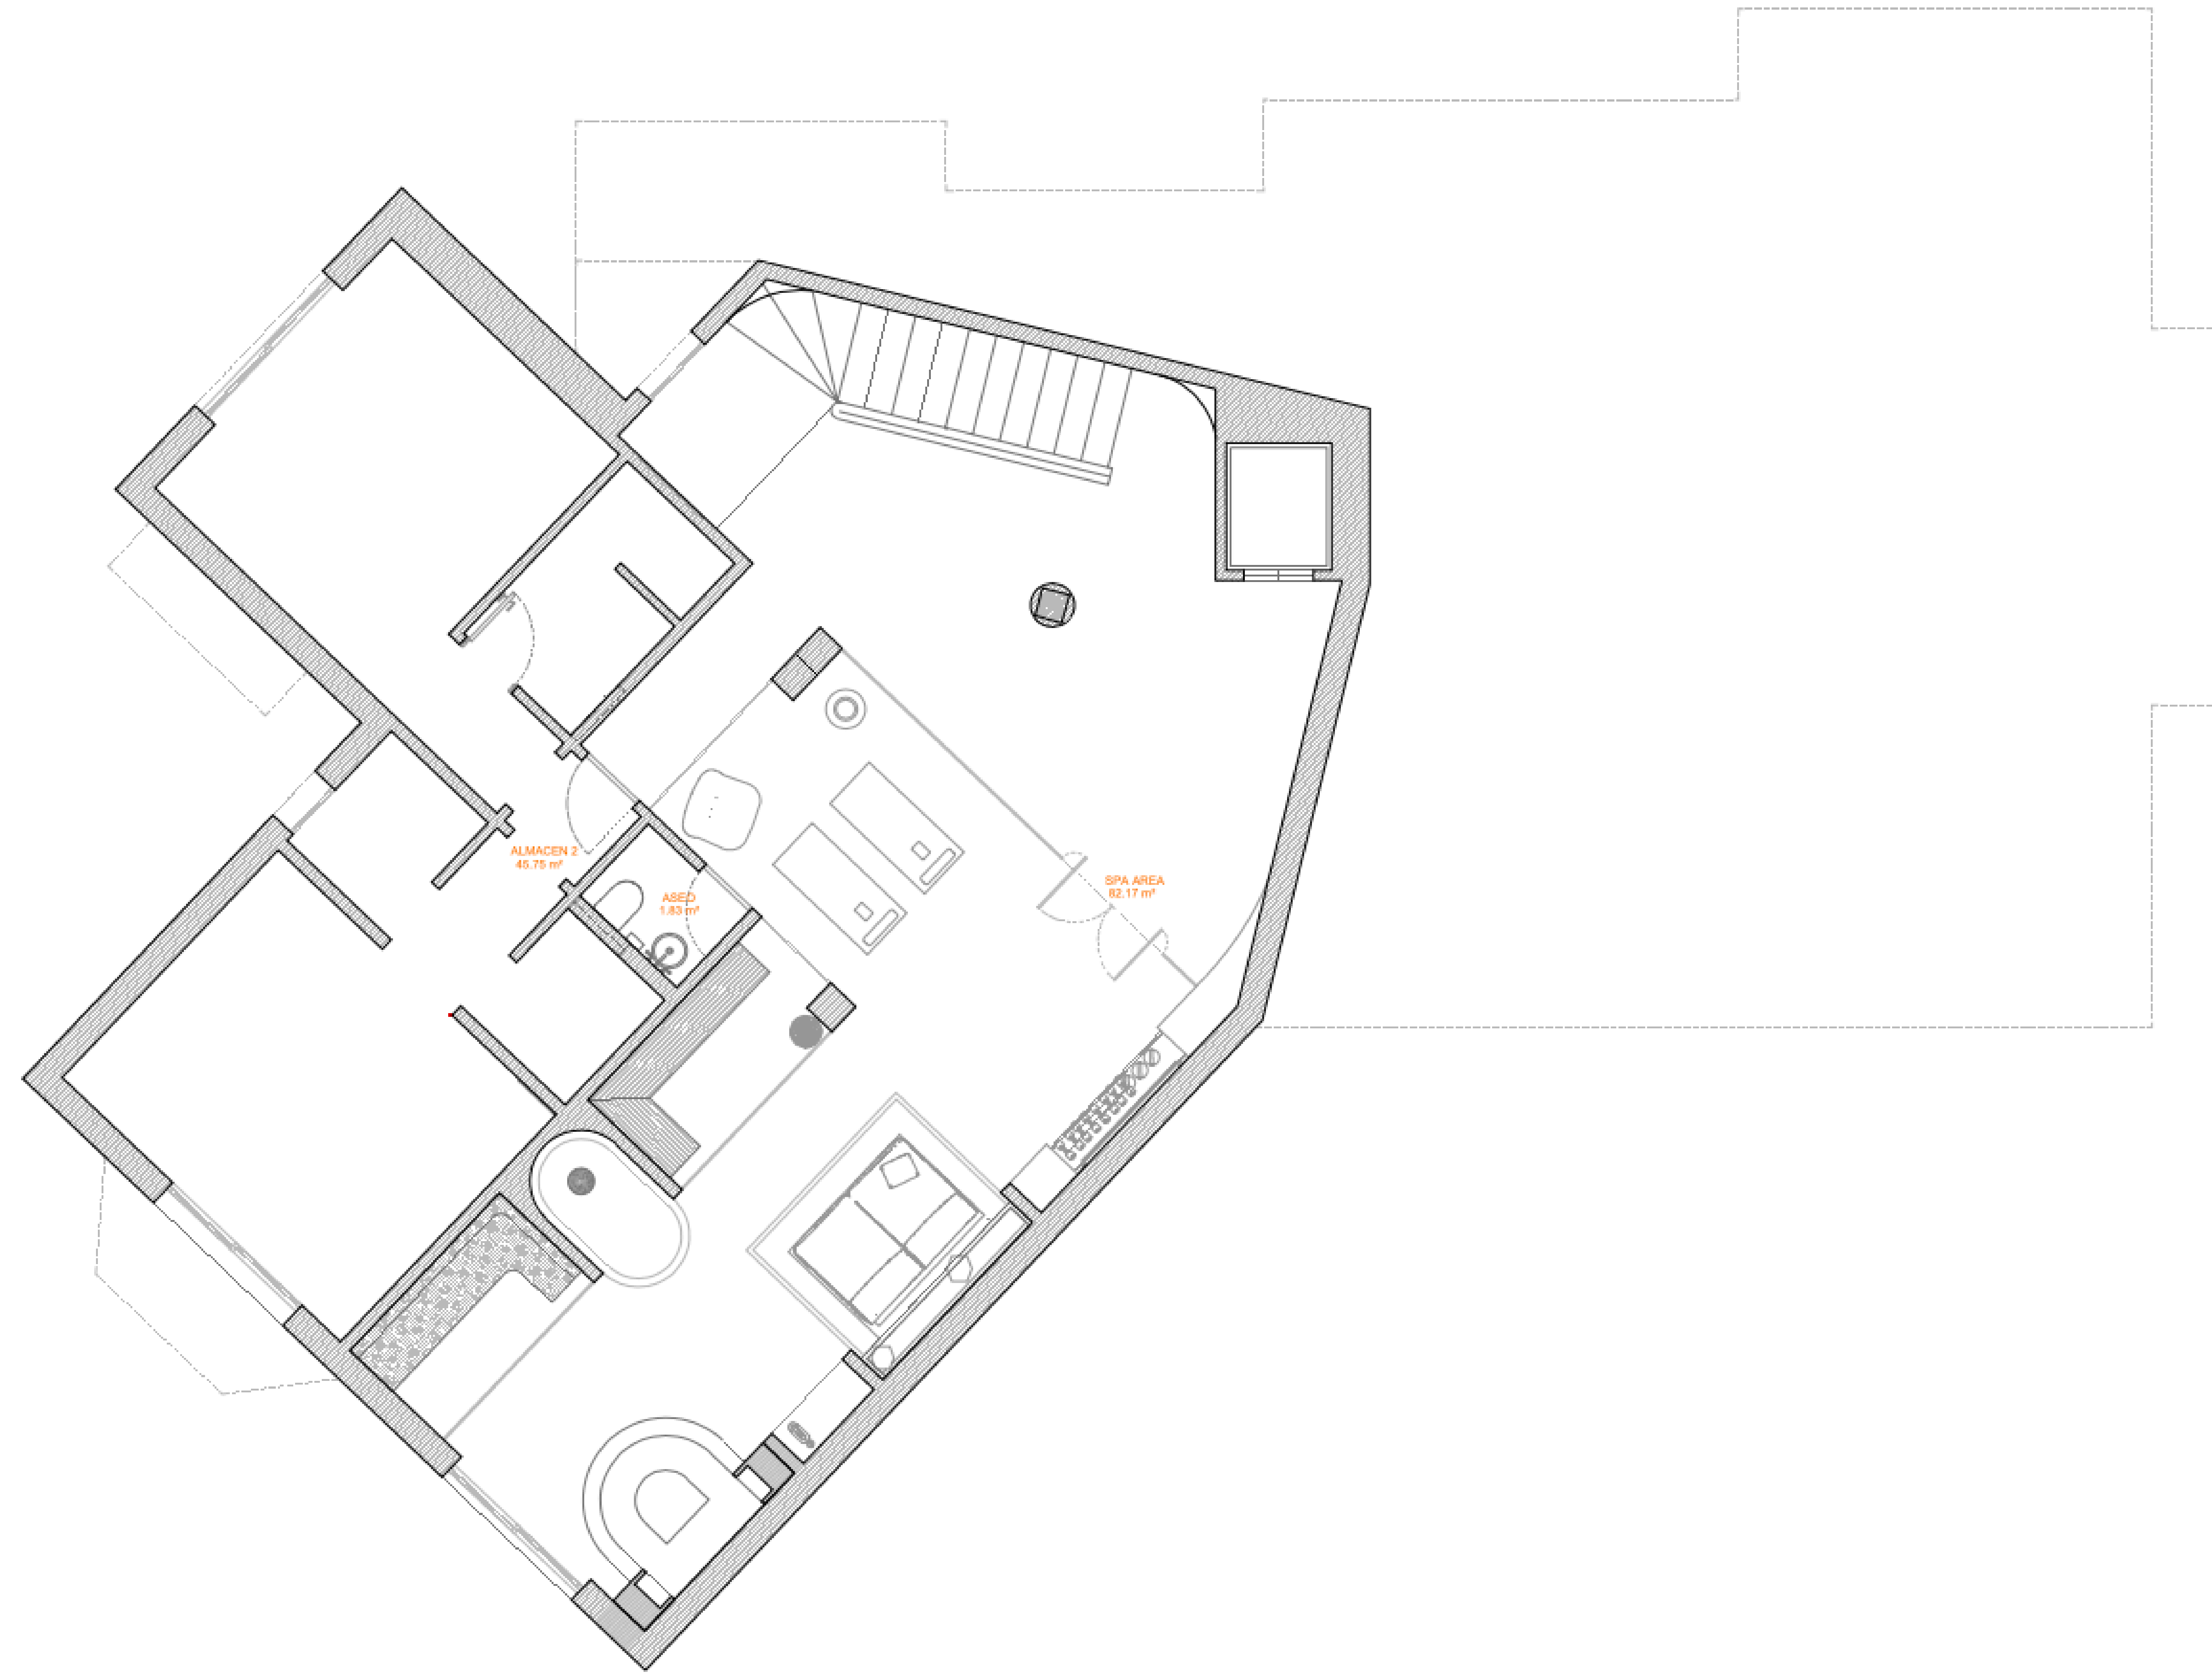

CHRISTIE'S  
INTERNATIONAL REAL ESTATE  
———— COSTA DEL SOL ————

Floor plans Ref CR 3068

GARAGE  
GARAJE

LOWER LEVEL  
SEMI SOTANO

GROUND FLOOR  
PLANTA BAJA

TOP FLOOR  
PLANTA ALTA

CHRISTIE'S  
INTERNATIONAL REAL ESTATE  
———— COSTA DEL SOL ————