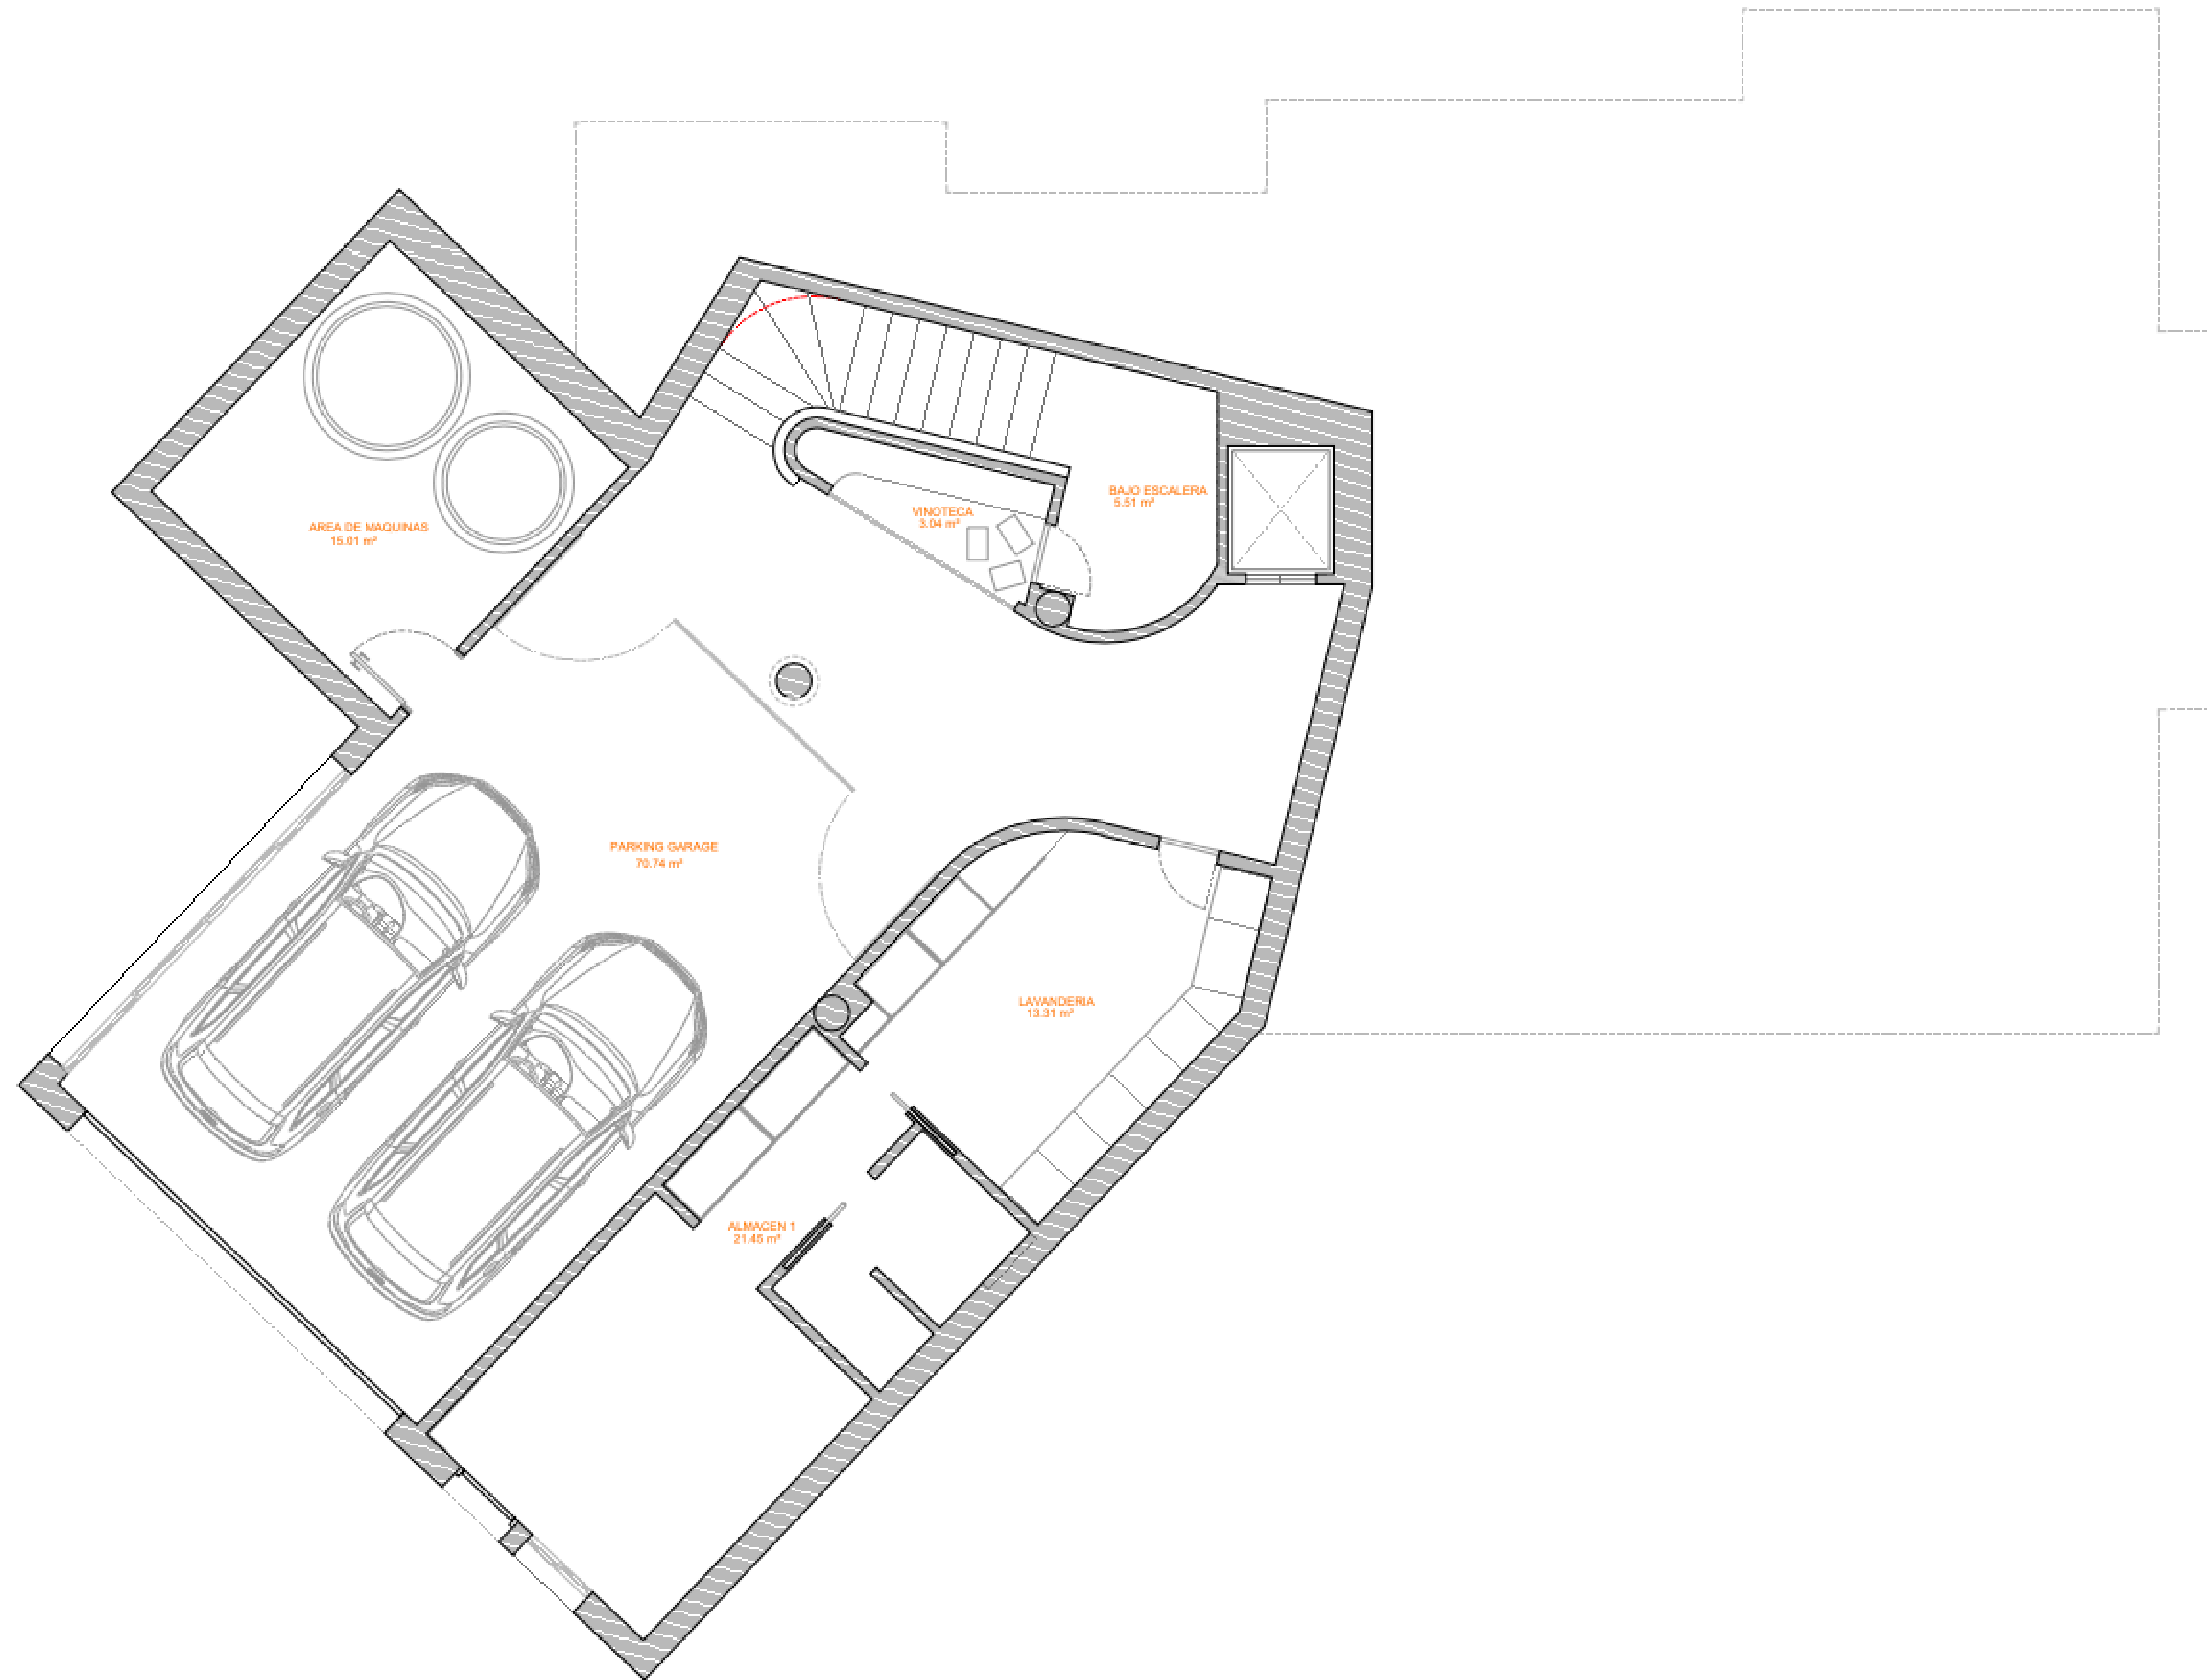

CHRISTIE'S  
INTERNATIONAL REAL ESTATE  
———— COSTA DEL SOL ————

Floor plans Ref CR 3068

GARAGE  
GARAJE

LOWER LEVEL  
SEMI SOTANO

GROUND FLOOR  
PLANTA BAJA

TOP FLOOR  
PLANTA ALTA

CHRISTIE'S  
INTERNATIONAL REAL ESTATE  
———— COSTA DEL SOL ————