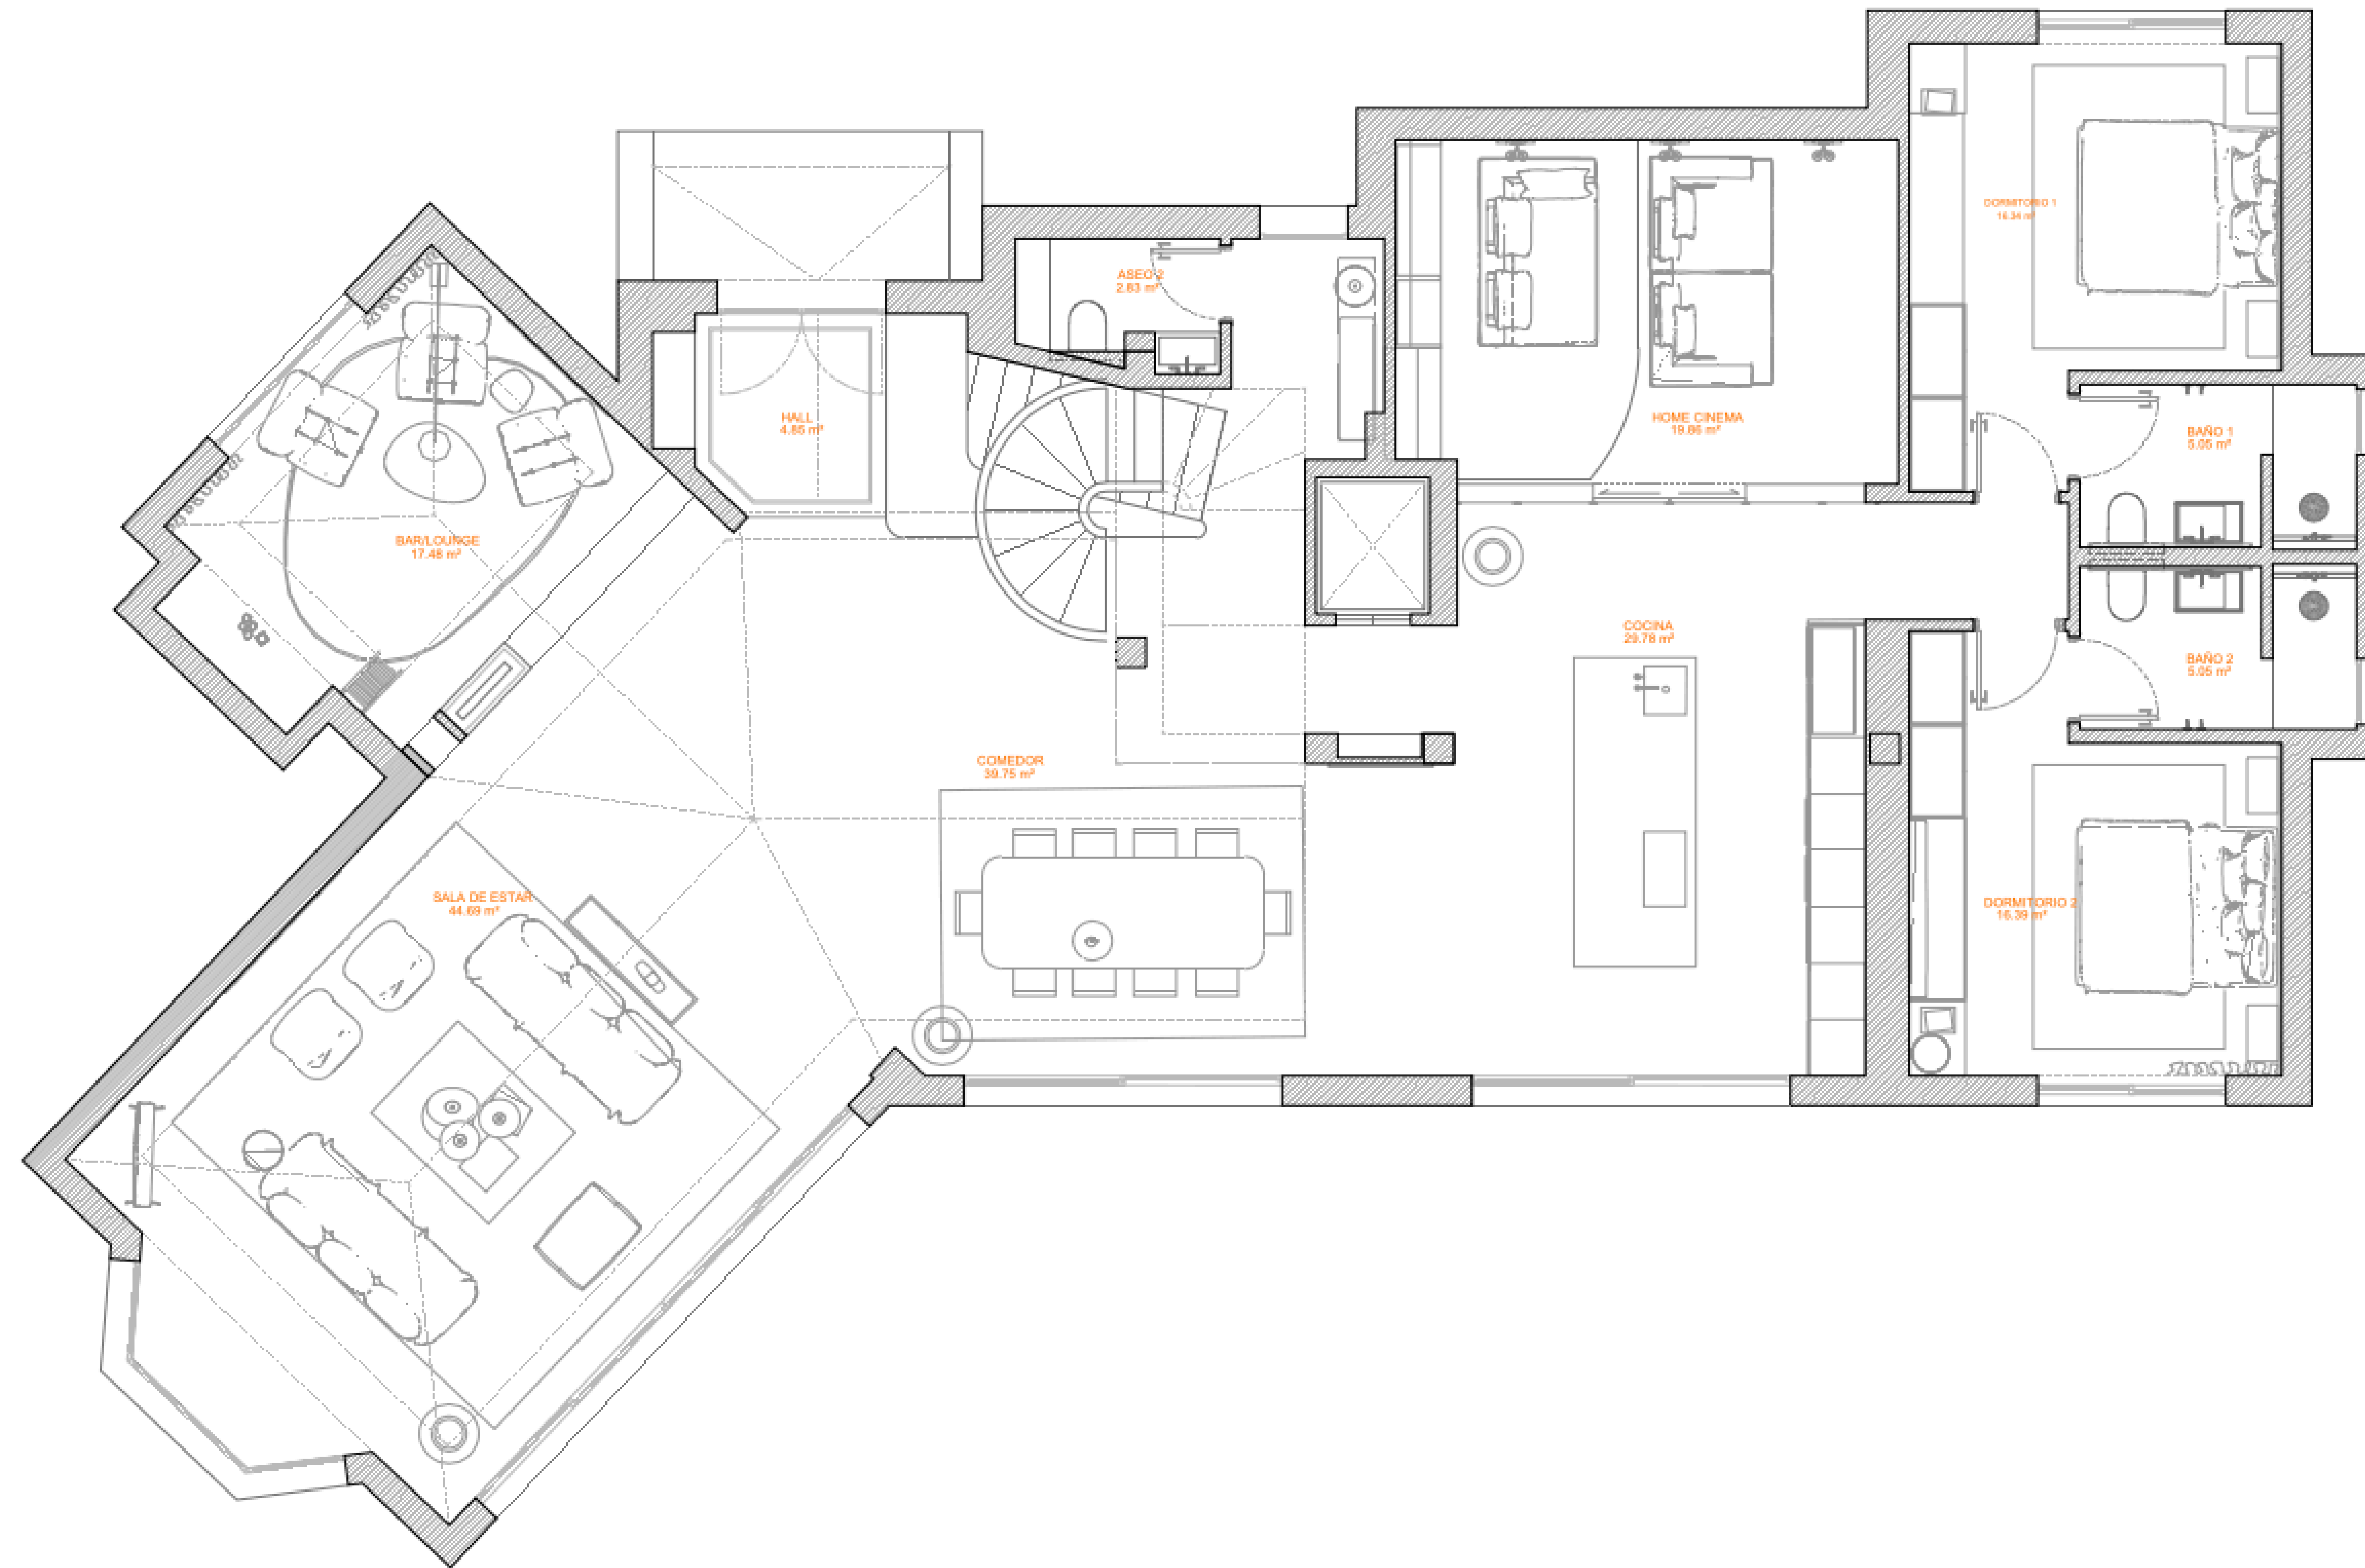

CHRISTIE'S  
INTERNATIONAL REAL ESTATE  
———— COSTA DEL SOL ————

Floor plans Ref CR 3068

GARAGE  
GARAJE

LOWER LEVEL  
SEMI SOTANO

GROUND FLOOR  
PLANTA BAJA

TOP FLOOR  
PLANTA ALTA

CHRISTIE'S  
INTERNATIONAL REAL ESTATE  
———— COSTA DEL SOL ————