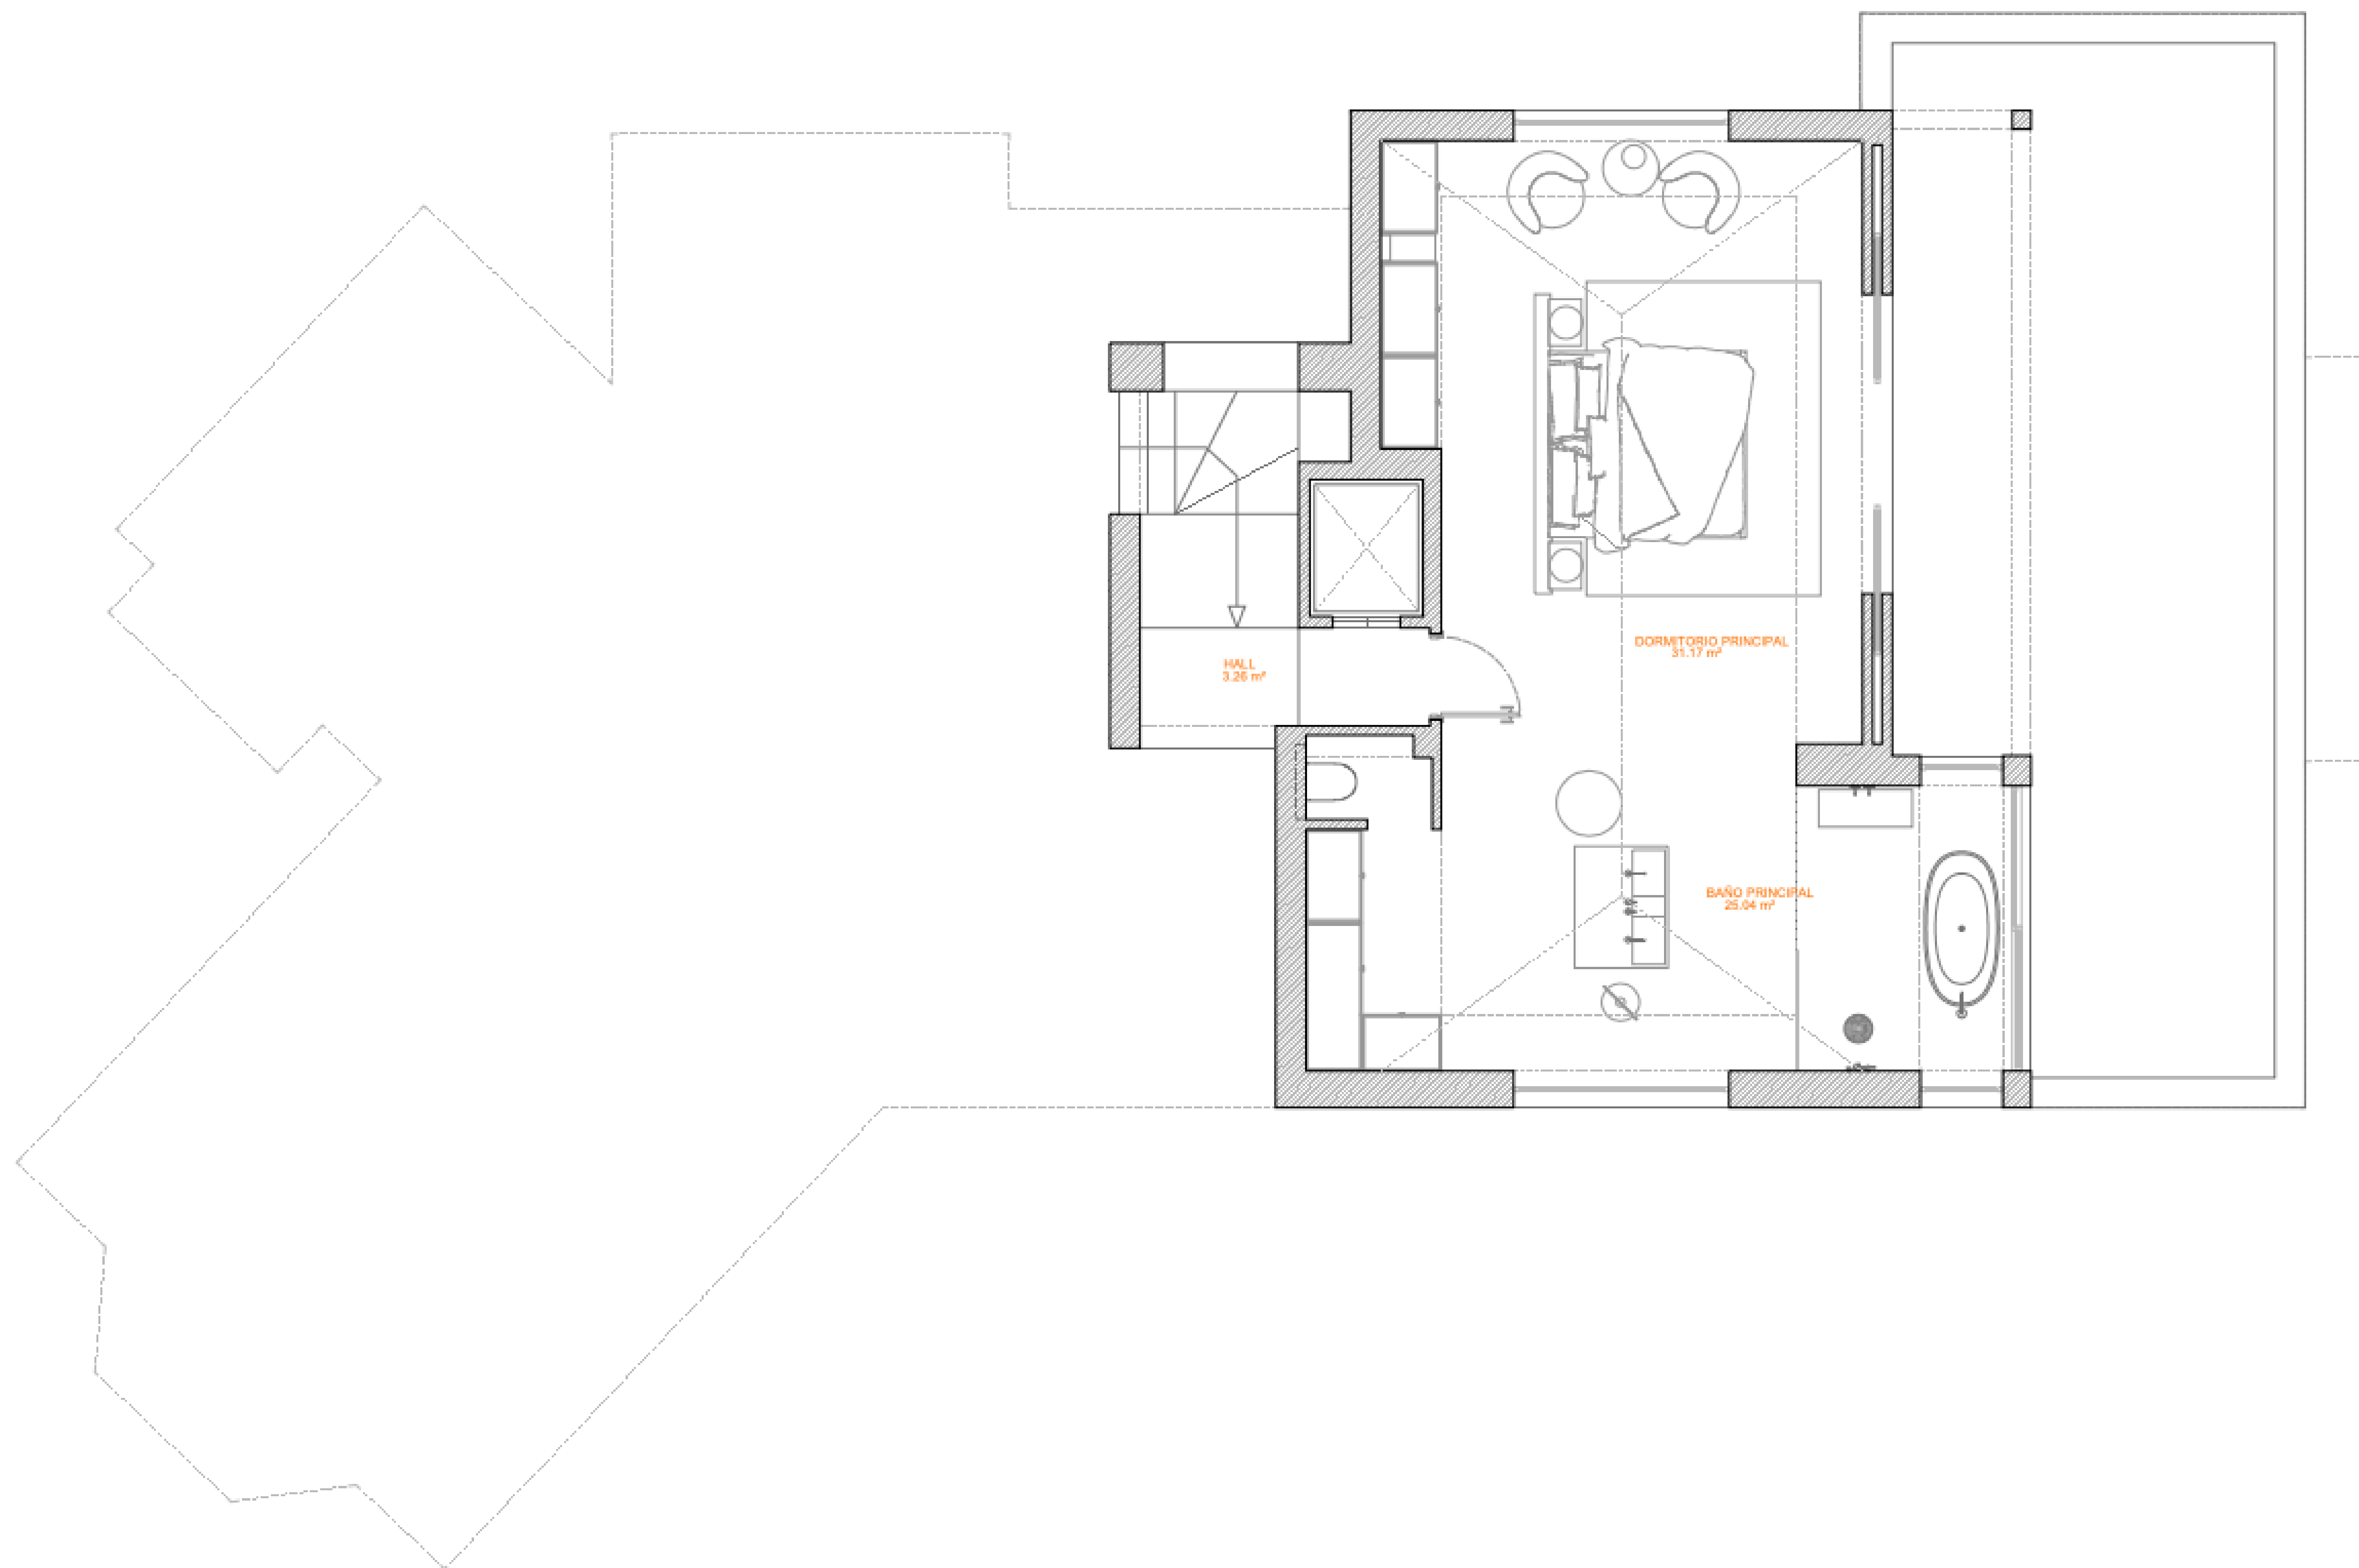

CHRISTIE'S  
INTERNATIONAL REAL ESTATE  
———— COSTA DEL SOL ————

Floor plans Ref CR 3068

GARAGE  
GARAJE

LOWER LEVEL  
SEMI SOTANO

GROUND FLOOR  
PLANTA BAJA

TOP FLOOR  
PLANTA ALTA

CHRISTIE'S  
INTERNATIONAL REAL ESTATE  
———— COSTA DEL SOL ————