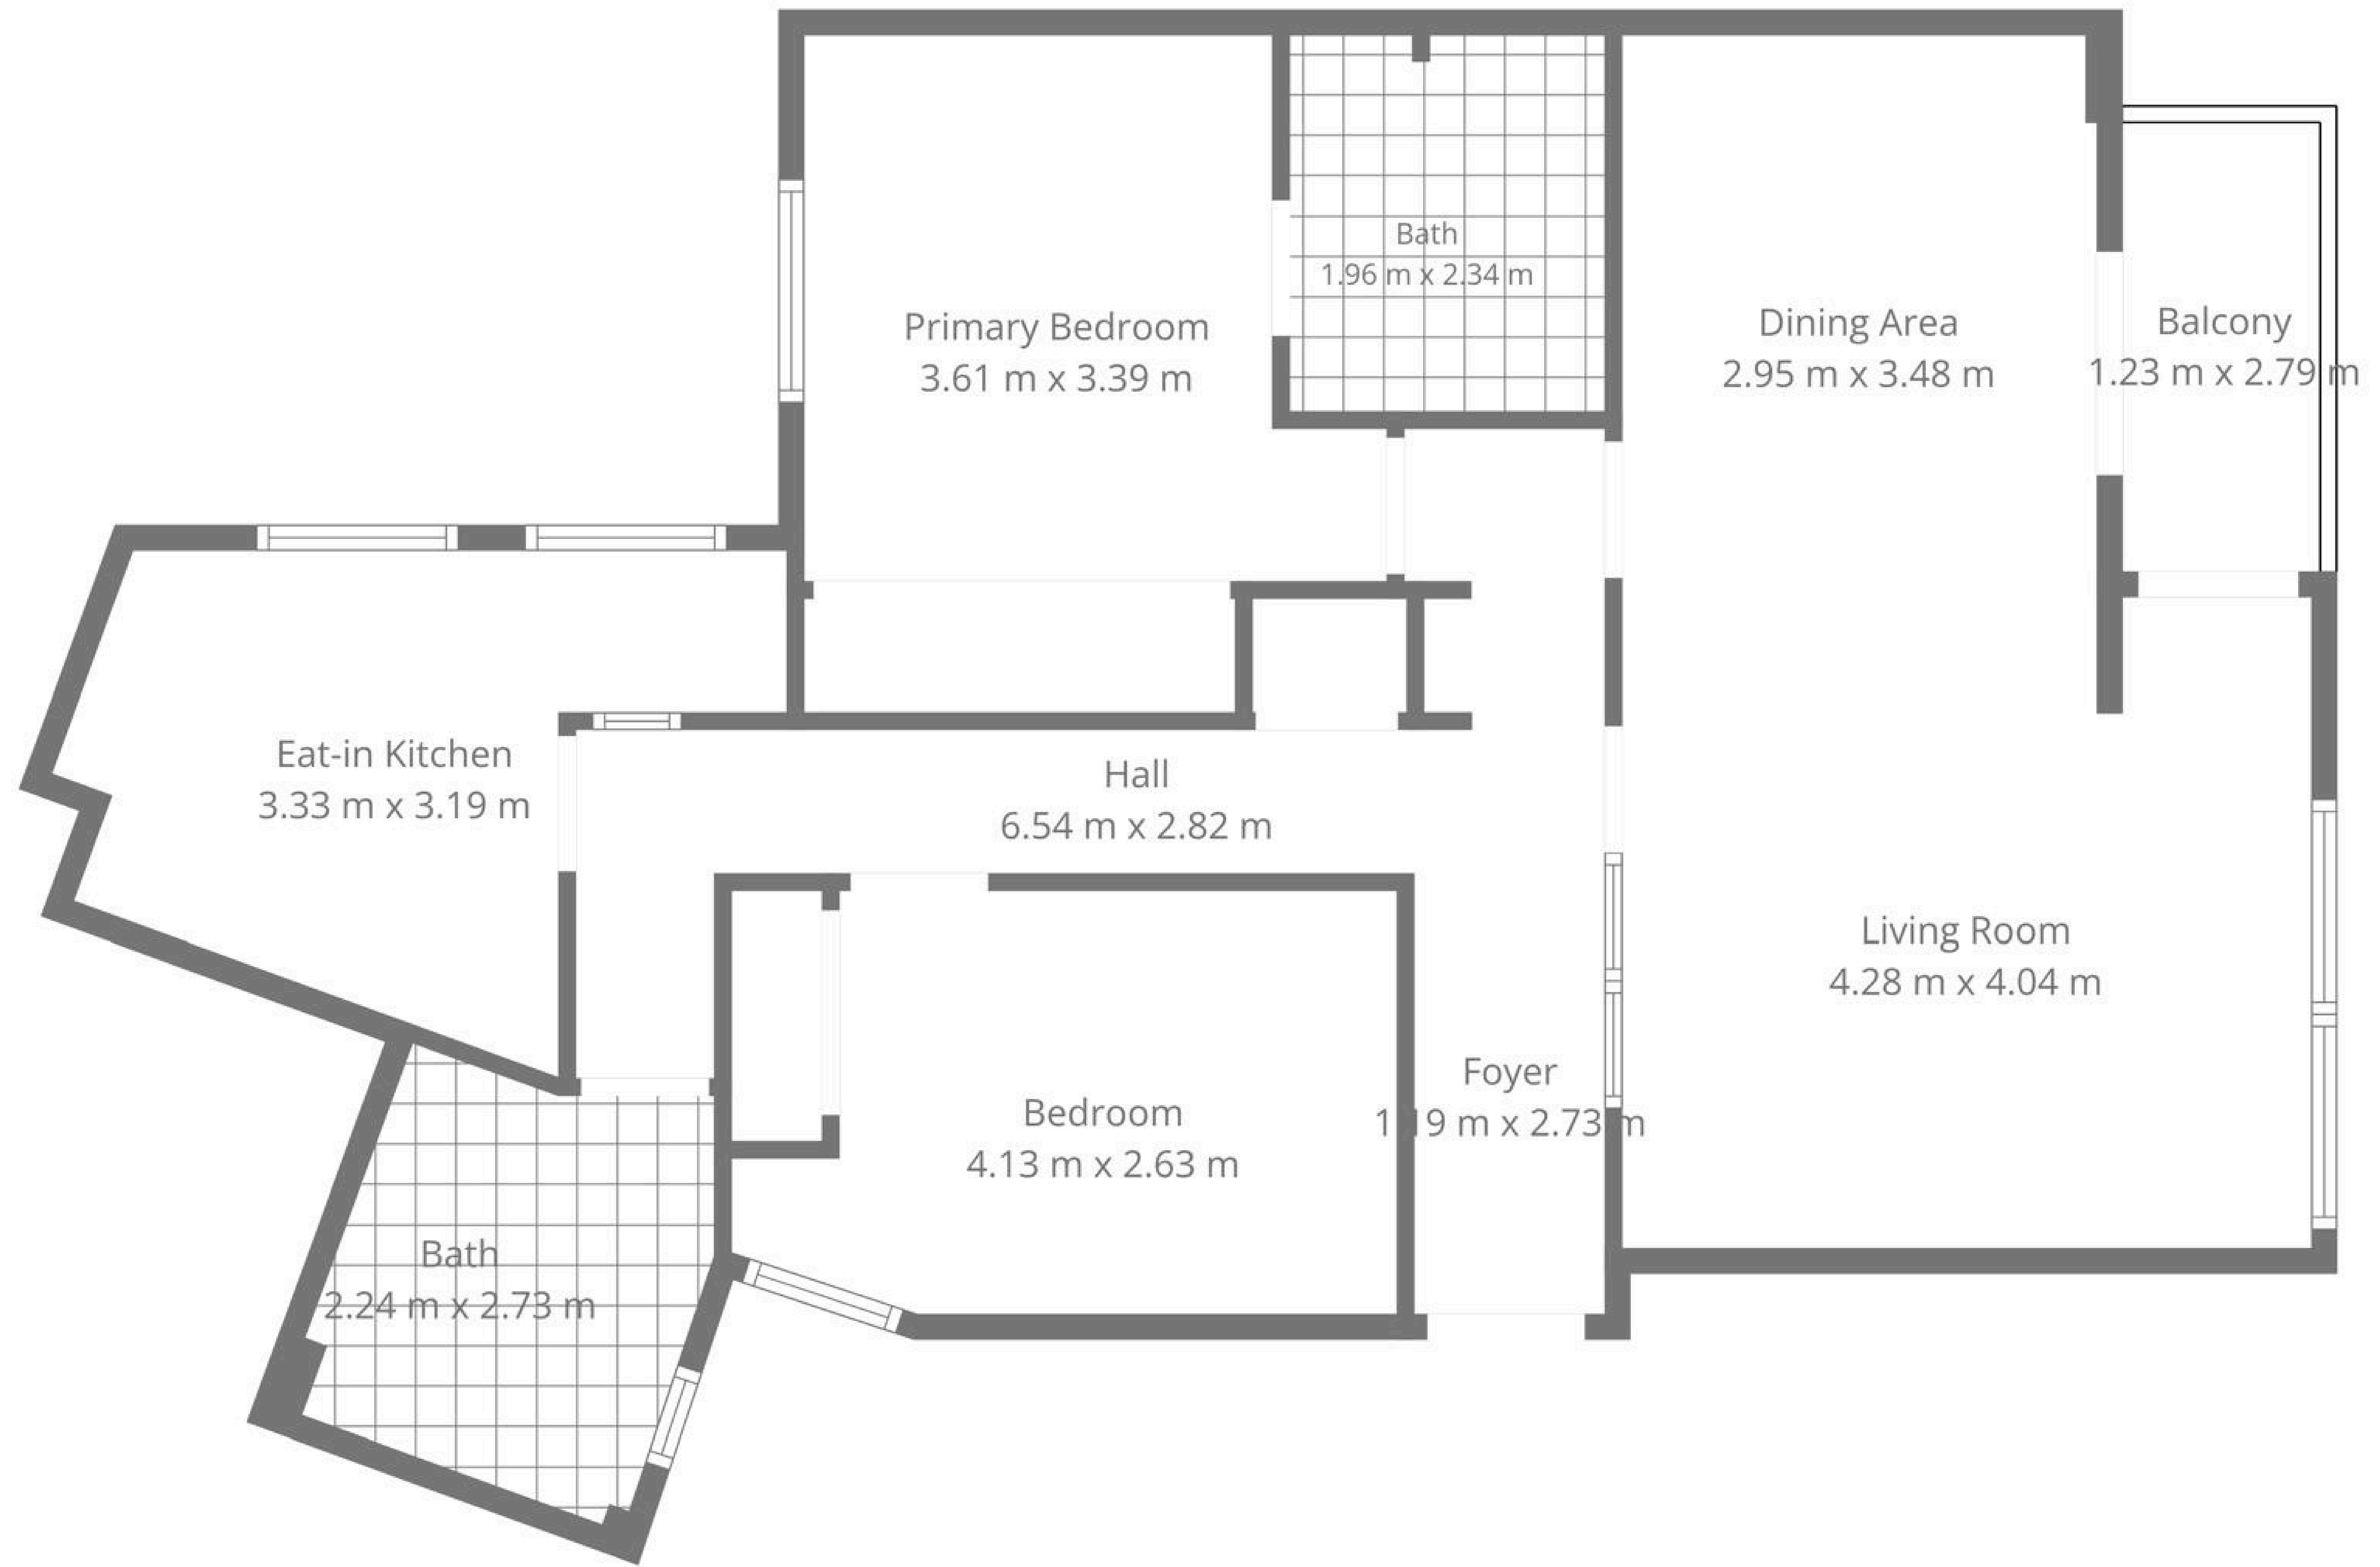

CHRISTIE'S
INTERNATIONAL REAL ESTATE
———— COSTA DEL SOL ————

Floor plans Ref CR 3065

CHRISTIE'S
INTERNATIONAL REAL ESTATE
———— COSTA DEL SOL ————

Where *Luxury* lives

Velázquez, 1, 29602 Marbella, España
+34 951 122 313 | marbella@cire-costadelsol.com