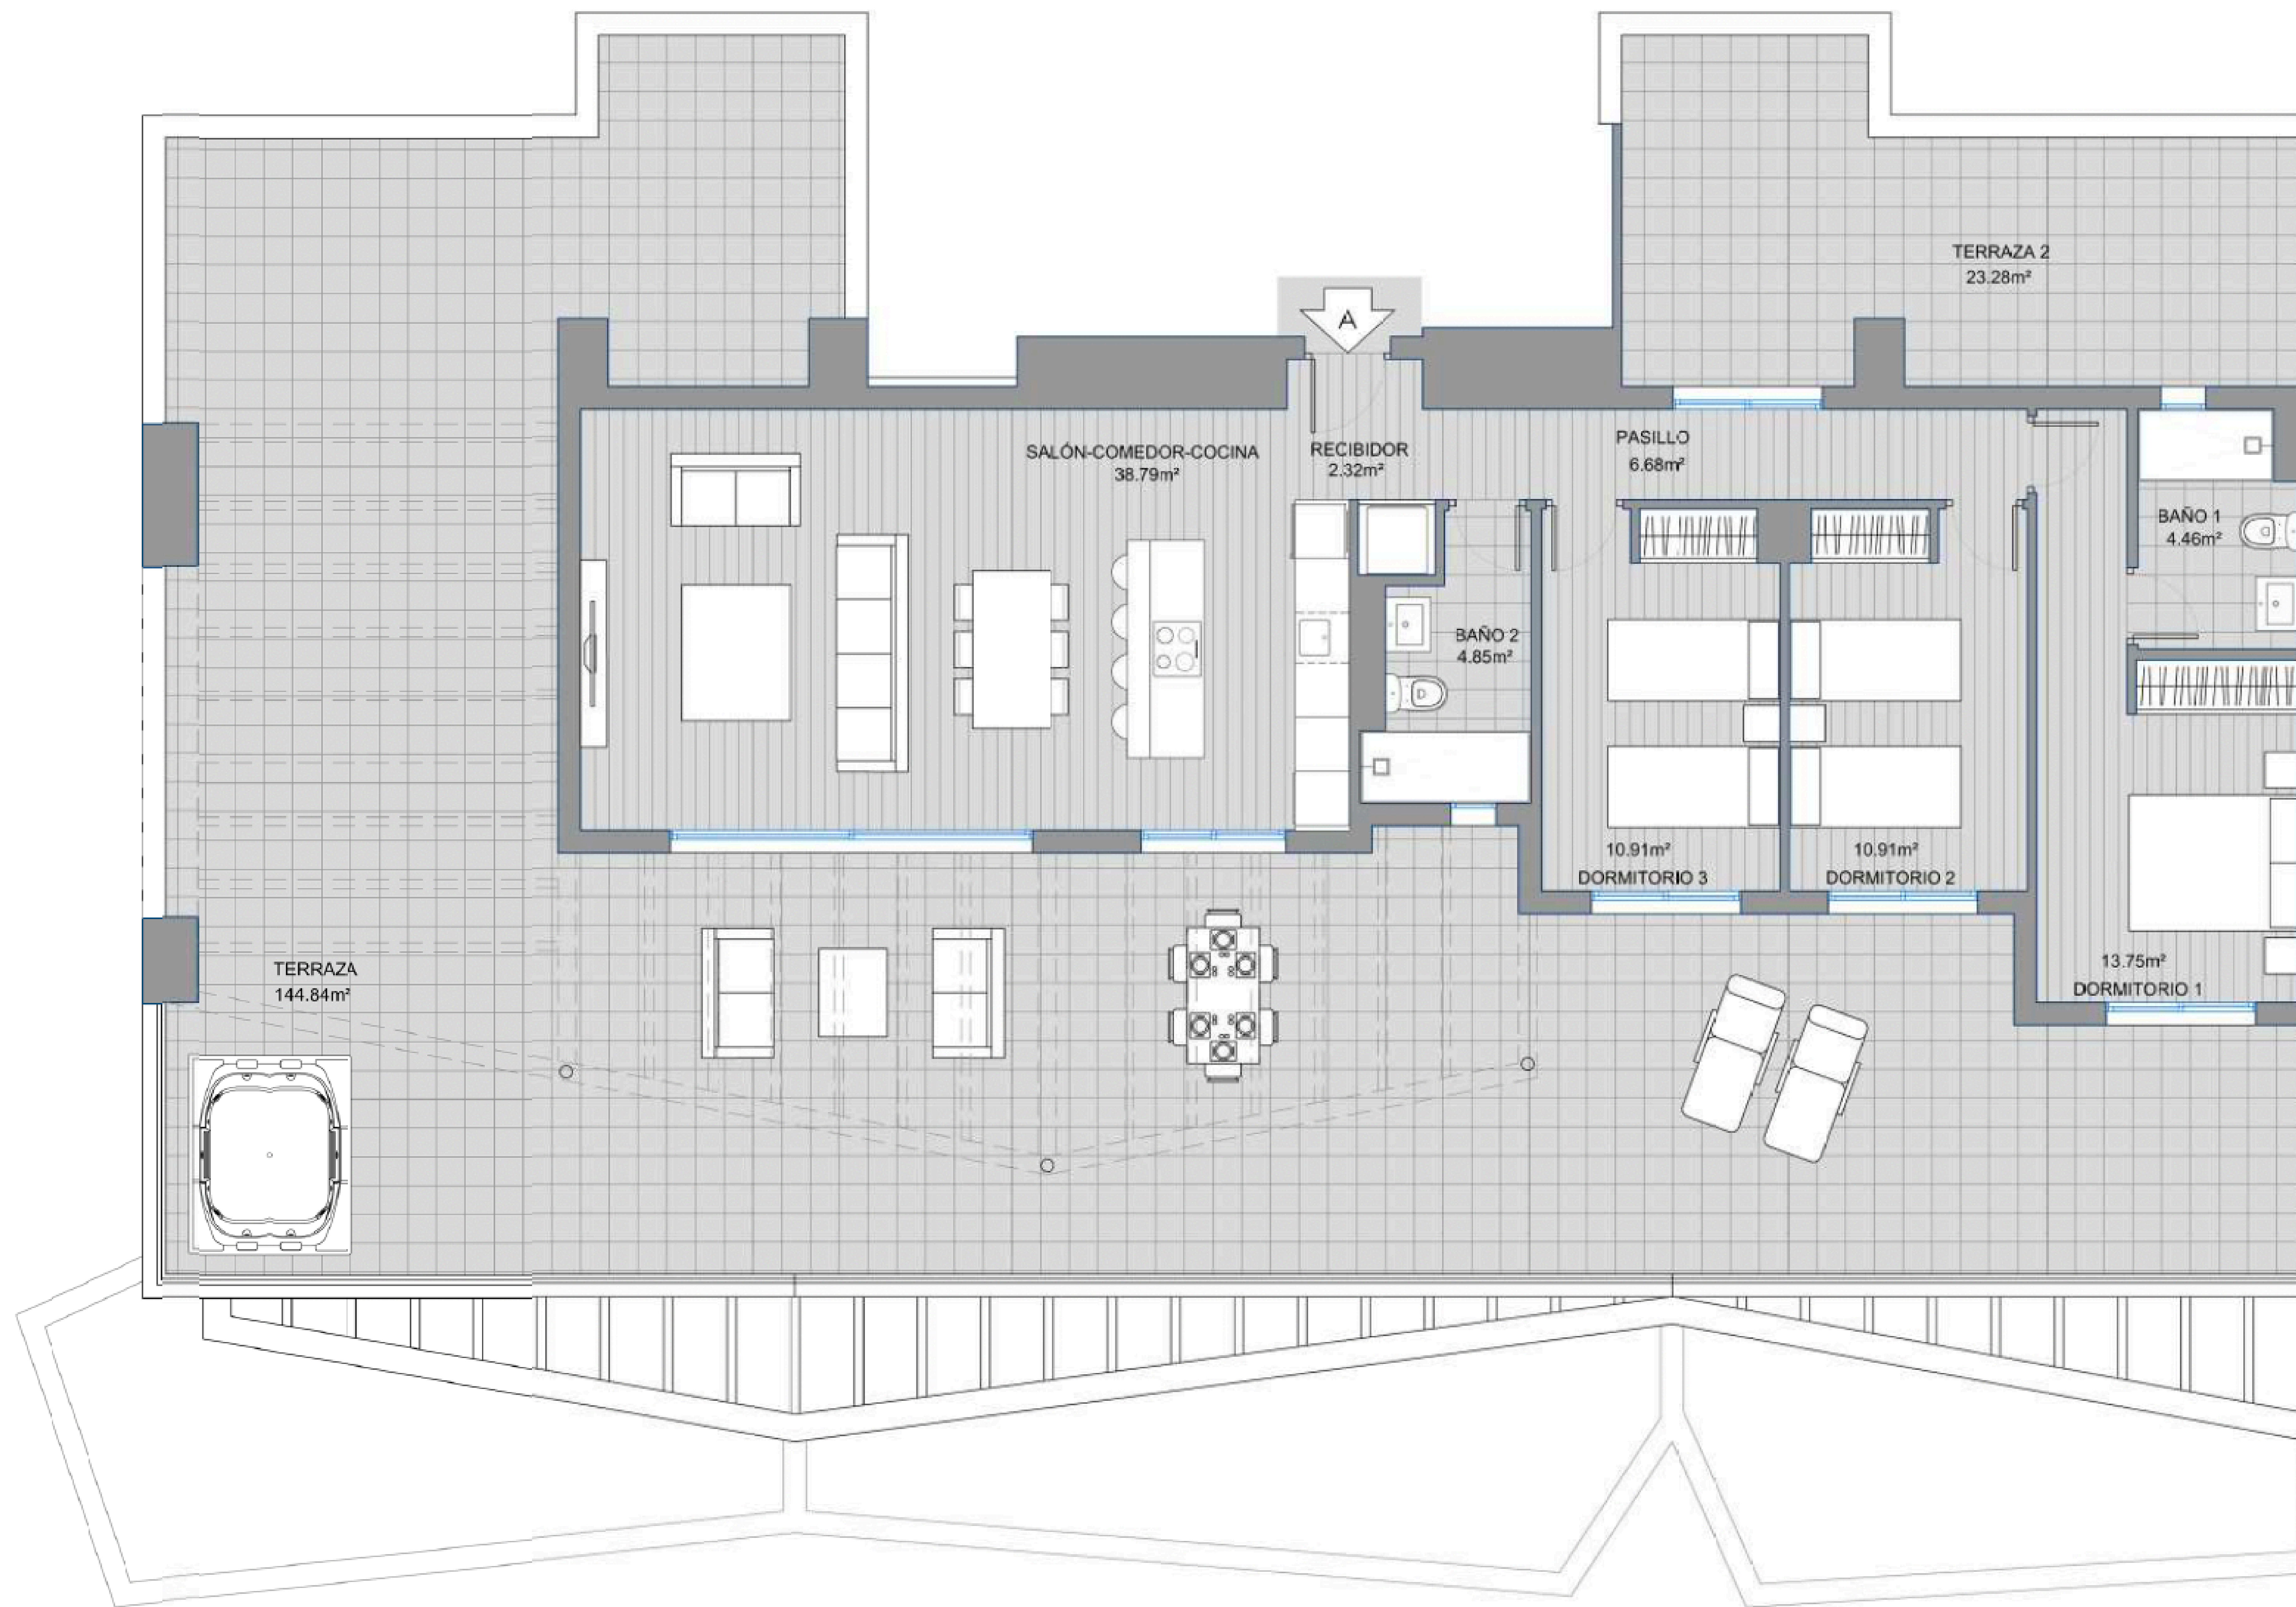

CHRISTIE'S
INTERNATIONAL REAL ESTATE
———— COSTA DEL SOL ————

Floor plans Ref 2453

CHRISTIE'S
INTERNATIONAL REAL ESTATE
———— COSTA DEL SOL ————

Where *Luxury* lives

Velázquez, 1, 29602 Marbella, España
+34 951 122 313 | marbella@cire-costadelsol.com