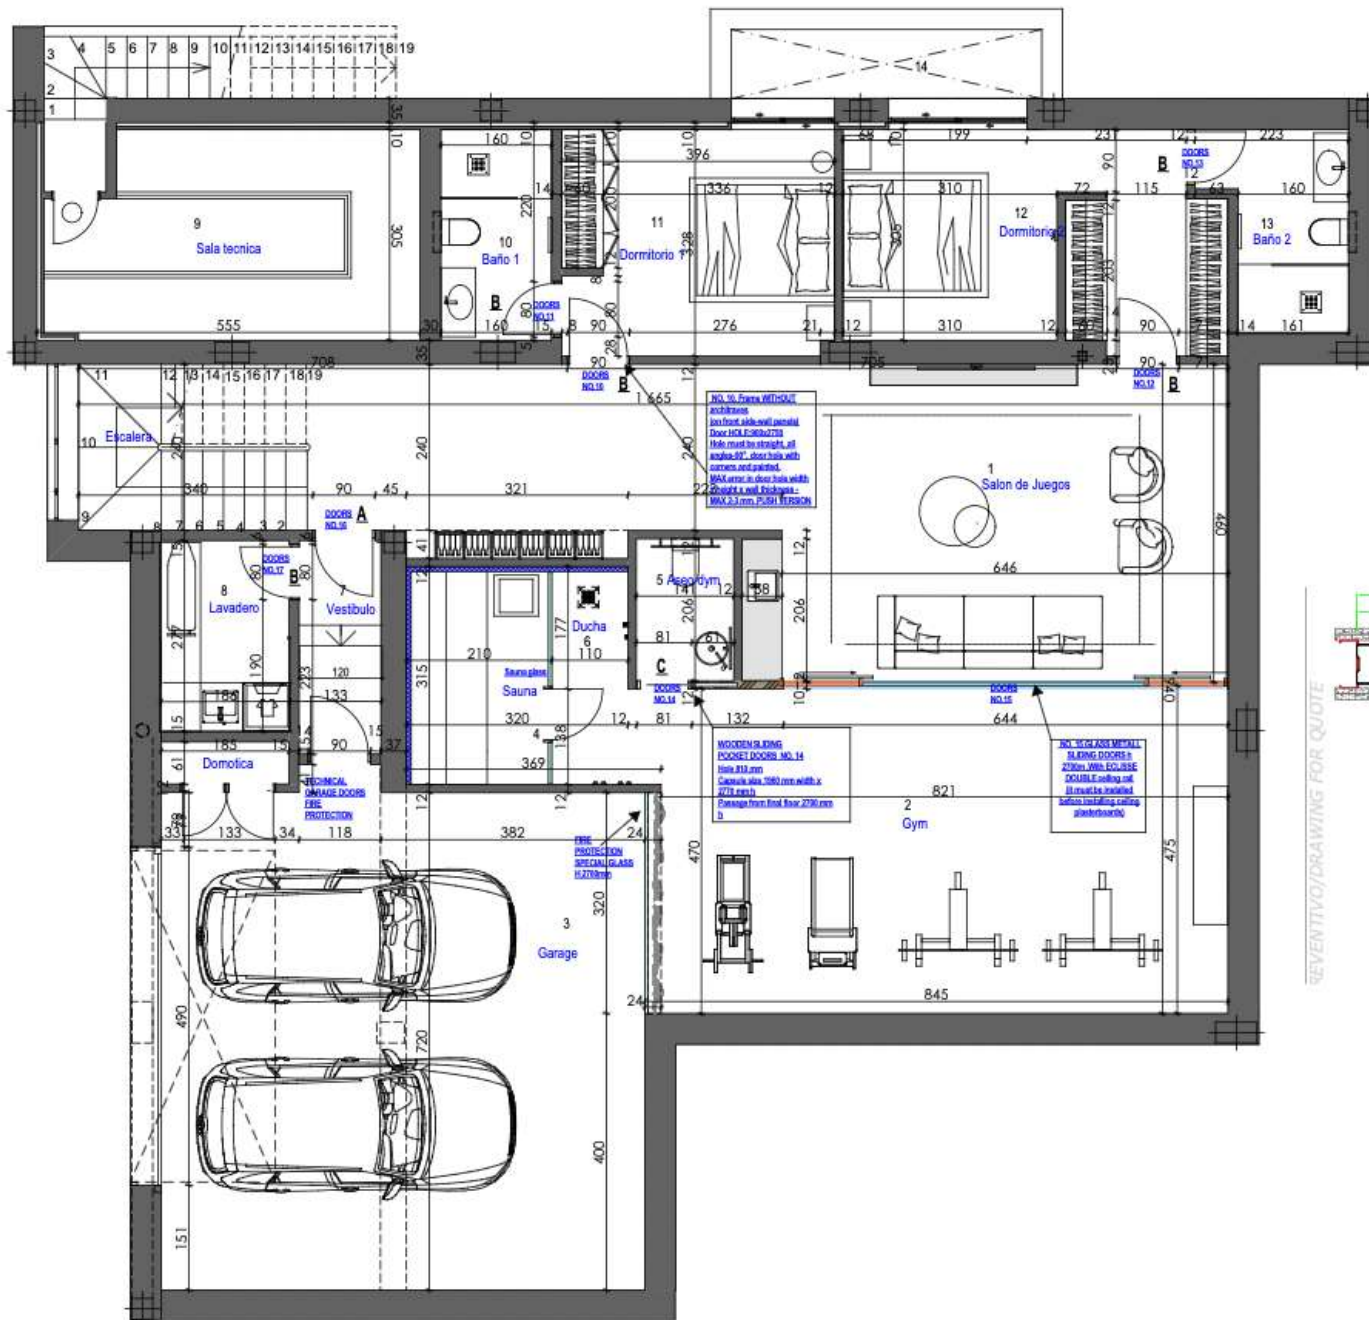

BALCON  
GLASS  
DOORS

BALCON  
GLASS  
DOORS

BALCON  
GLASS  
DOORS

BALCON  
GLASS  
DOORS

BALCON  
GLASS  
DOORS

BALCON  
GLASS  
DOORS

BALCON  
GLASS  
DOORS

BALCON  
GLASS  
DOORS

BALCON  
GLASS  
DOORS

BALCON  
GLASS  
DOORS

BALCON  
GLASS  
DOORS

**WOODEN SLIDING POCKET DOORS**  
 Hole 810 mm  
 Capsule size 1960 mm width x 2770 mm h  
 Passage from final floor 2700 mm h

**DOOR TYPE C**