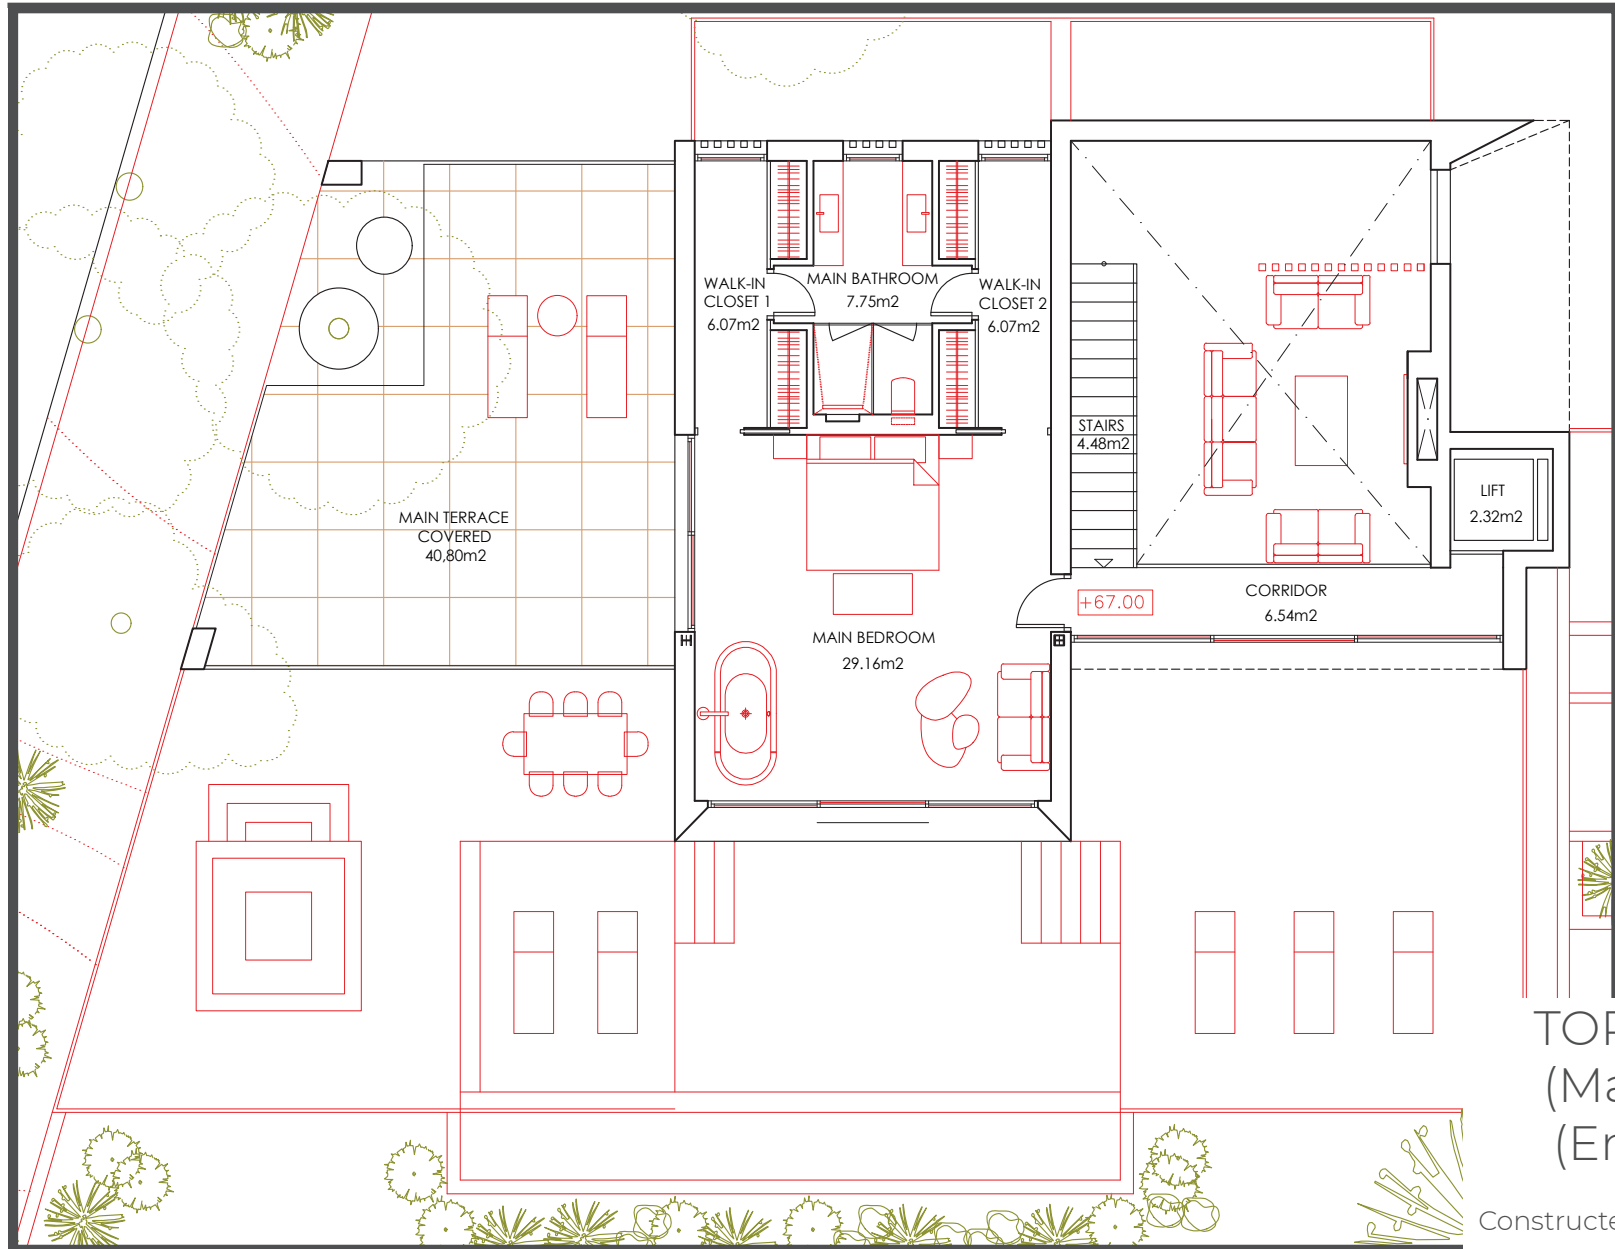

Villa SIRIO

Costa del Sol.

GROUND FLOOR
(Enlarged)

Constructed area:

118.37 m²

Villa SIRIO

Costa del Sol.

TOP FLOOR
(Main floor)
(Enlarged)

Constructed area: 85.76 m²

Villa SIRIO

Costa del Sol.

BASEMENT 1

Constructed area: 167.31 m²

Villa SIRIO

Costa del Sol.

BASEMENT 2

Constructed area: 212.06 m²

YOUR NEW LIFE STARTS NOW.
WELCOME TO THE COSTA DEL SOL.