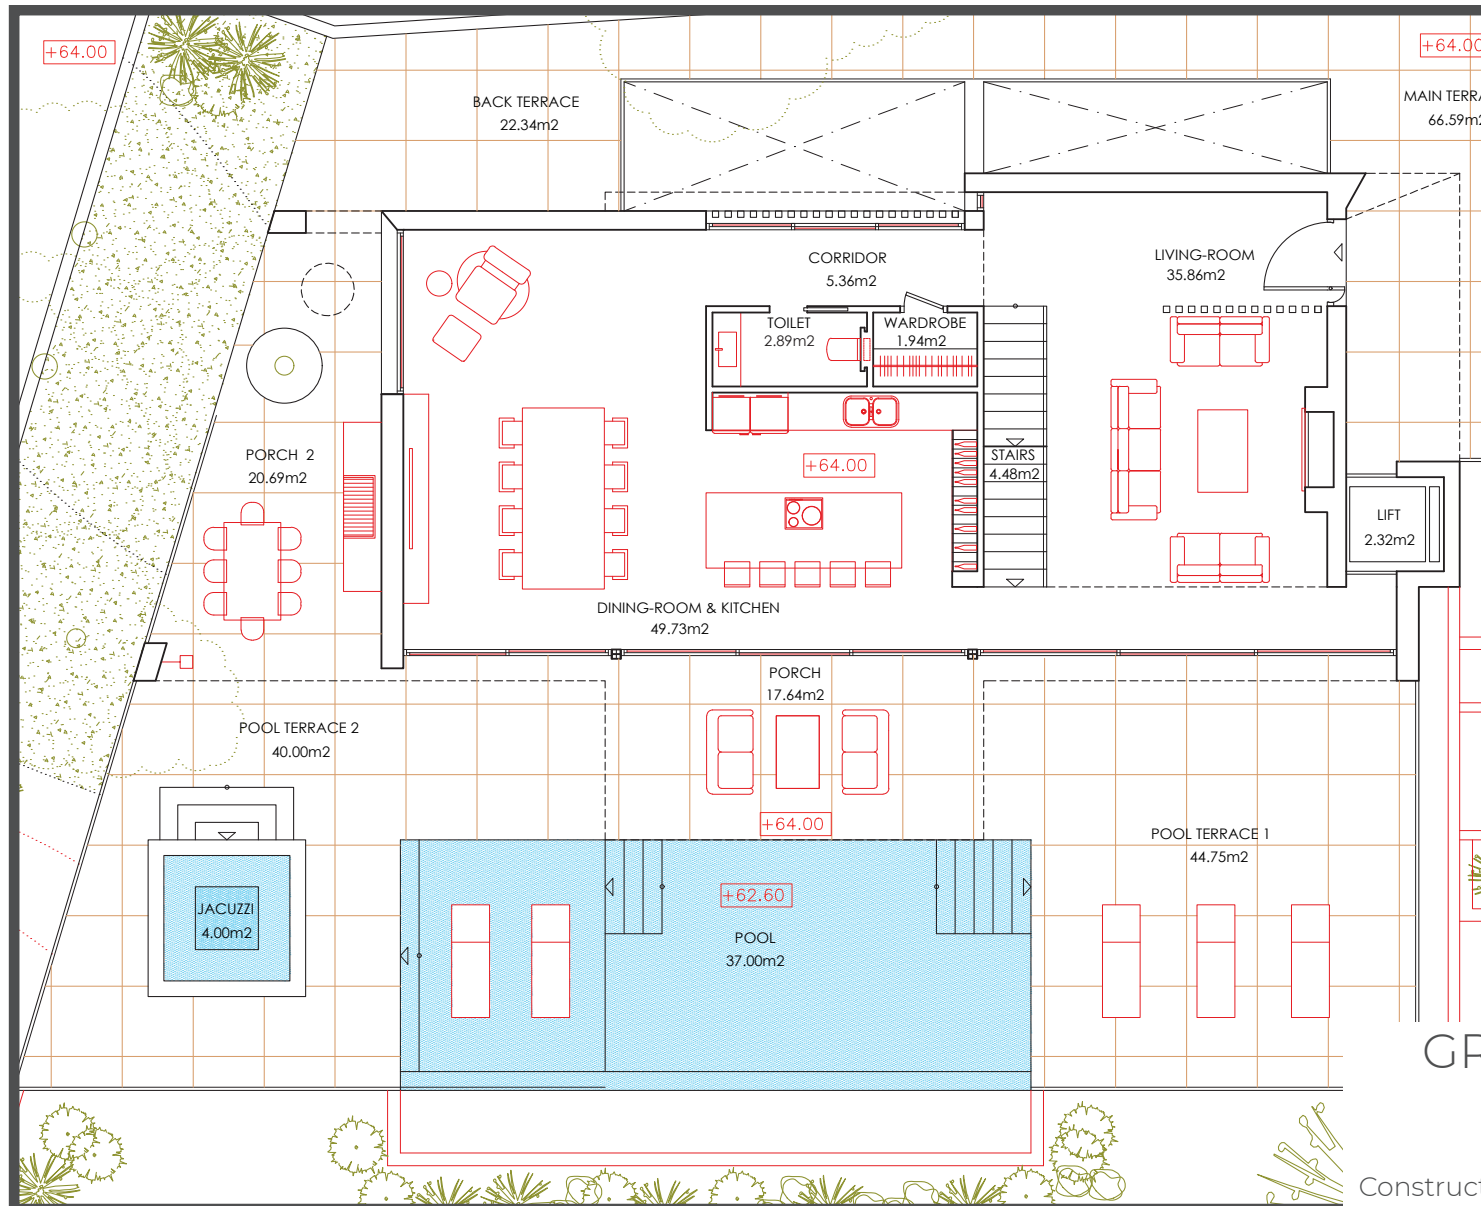

Villa SIRIO

Costa del Sol.

GROUND FLOOR
(Enlarged)

Constructed area:

118.37 m²

Villa SIRIO

Costa del Sol.

TOP FLOOR
(Main floor)
(Enlarged)

Constructed area: 85.76 m²

Villa SIRIO

Costa del Sol.

BASEMENT 1

Constructed area: 167.31 m²

Villa SIRIO

Costa del Sol.

BASEMENT 2

Constructed area: 212.06 m²

YOUR NEW LIFE STARTS NOW.
WELCOME TO THE COSTA DEL SOL.