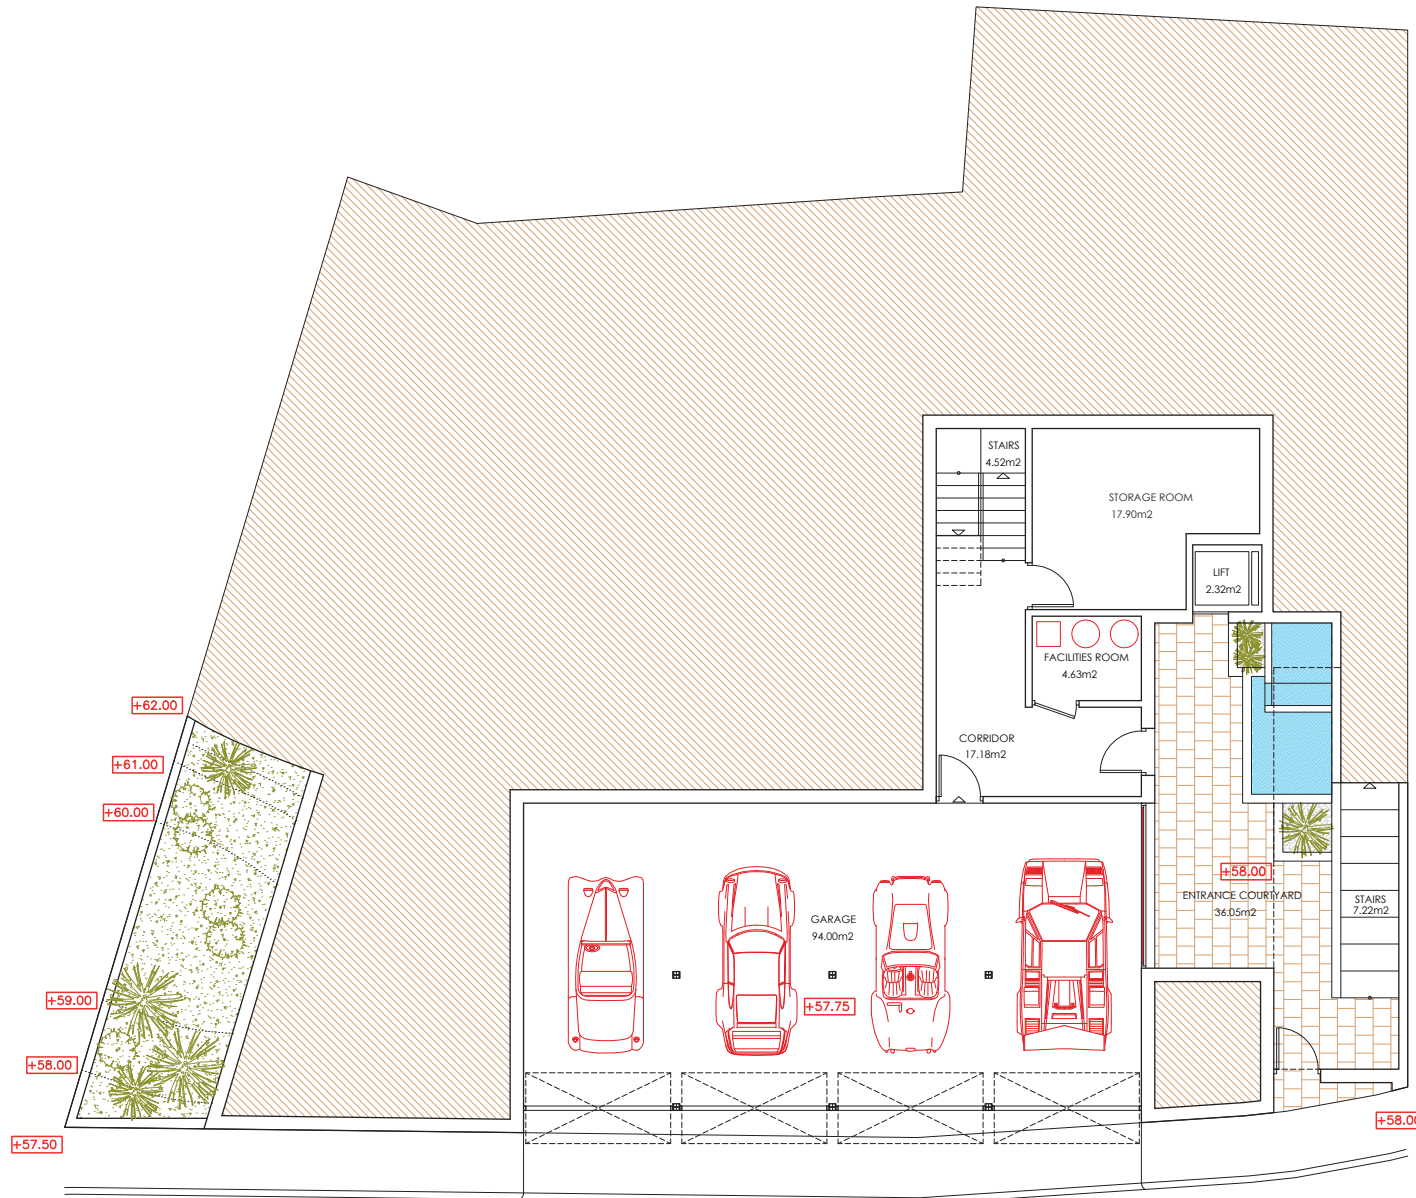

Villa SIRIO

Costa del Sol.

GROUND FLOOR
(Enlarged)

Constructed area:

118.37 m²

Villa SIRIO

Costa del Sol.

TOP FLOOR
(Main floor)
(Enlarged)

Constructed area: 85.76 m²

Villa SIRIO

Costa del Sol.

BASEMENT 1

Constructed area: 167.31 m²

Villa SIRIO

Costa del Sol.

BASEMENT 2

Constructed area: 212.06 m²

YOUR NEW LIFE STARTS NOW.
WELCOME TO THE COSTA DEL SOL.