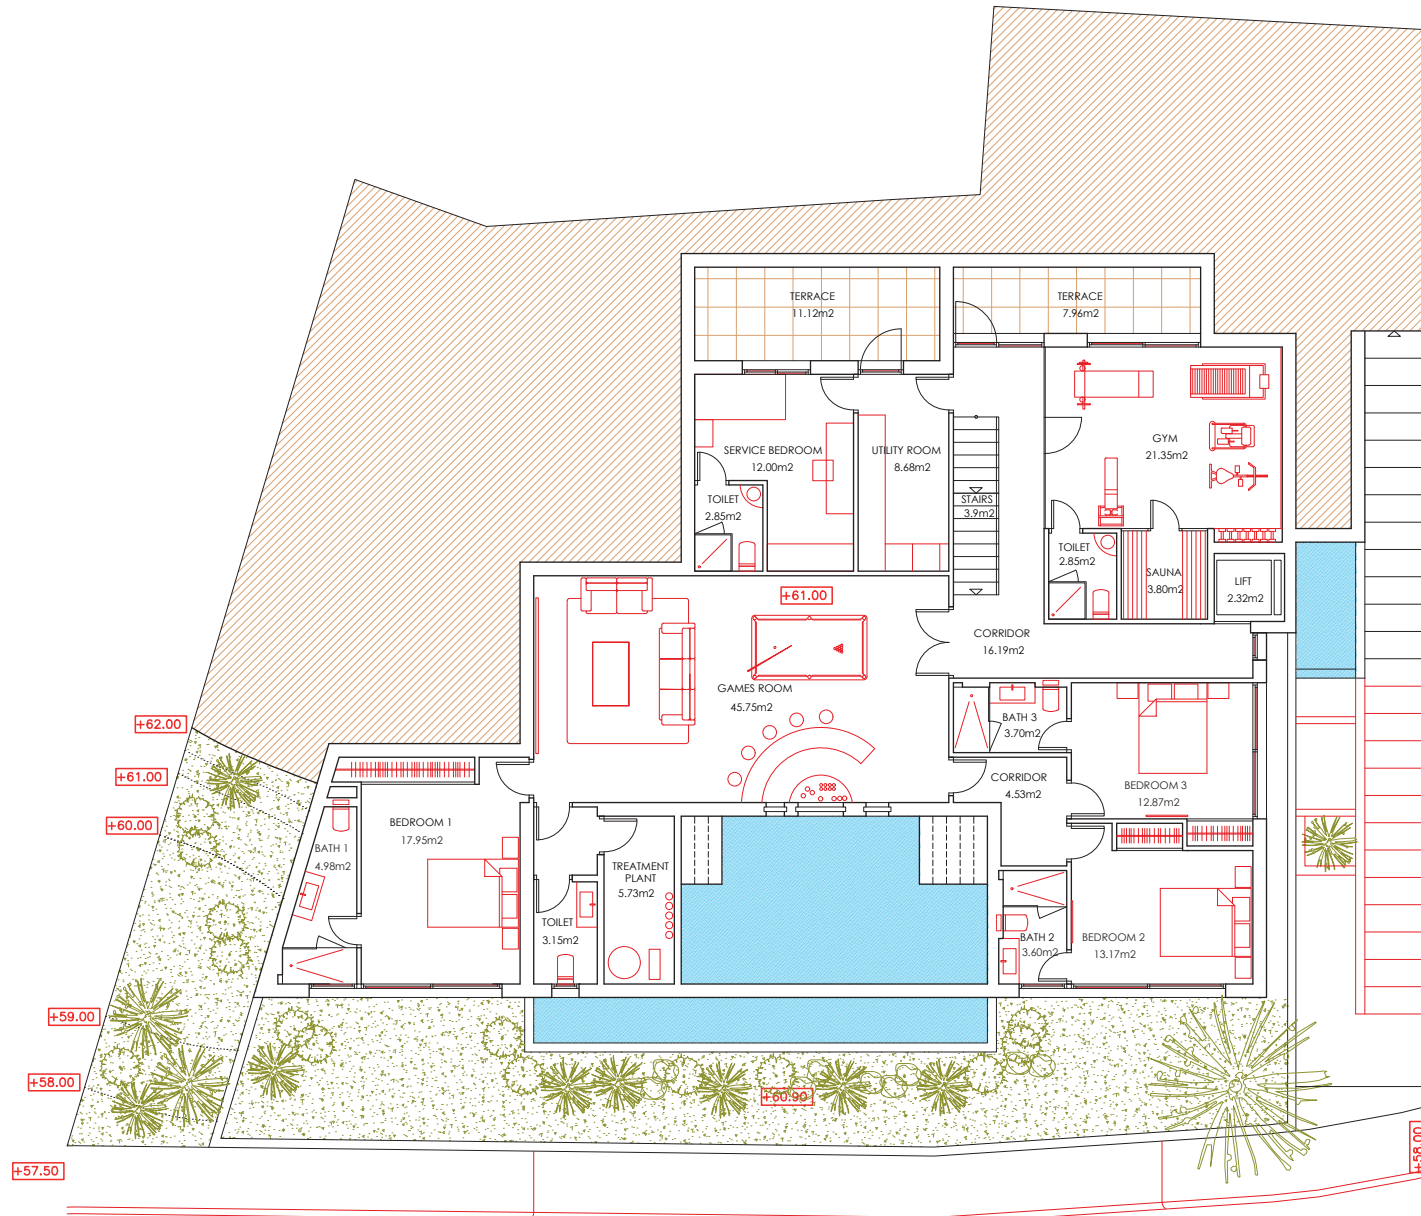

Villa SIRIO

Costa del Sol.

GROUND FLOOR
(Enlarged)

Constructed area:

118.37 m²

Villa SIRIO

Costa del Sol.

TOP FLOOR
(Main floor)
(Enlarged)

Constructed area: 85.76 m²

Villa SIRIO

Costa del Sol.

BASEMENT 1

Constructed area: 167.31 m²

Villa SIRIO

Costa del Sol.

BASEMENT 2

Constructed area: 212.06 m²

YOUR NEW LIFE STARTS NOW.
WELCOME TO THE COSTA DEL SOL.