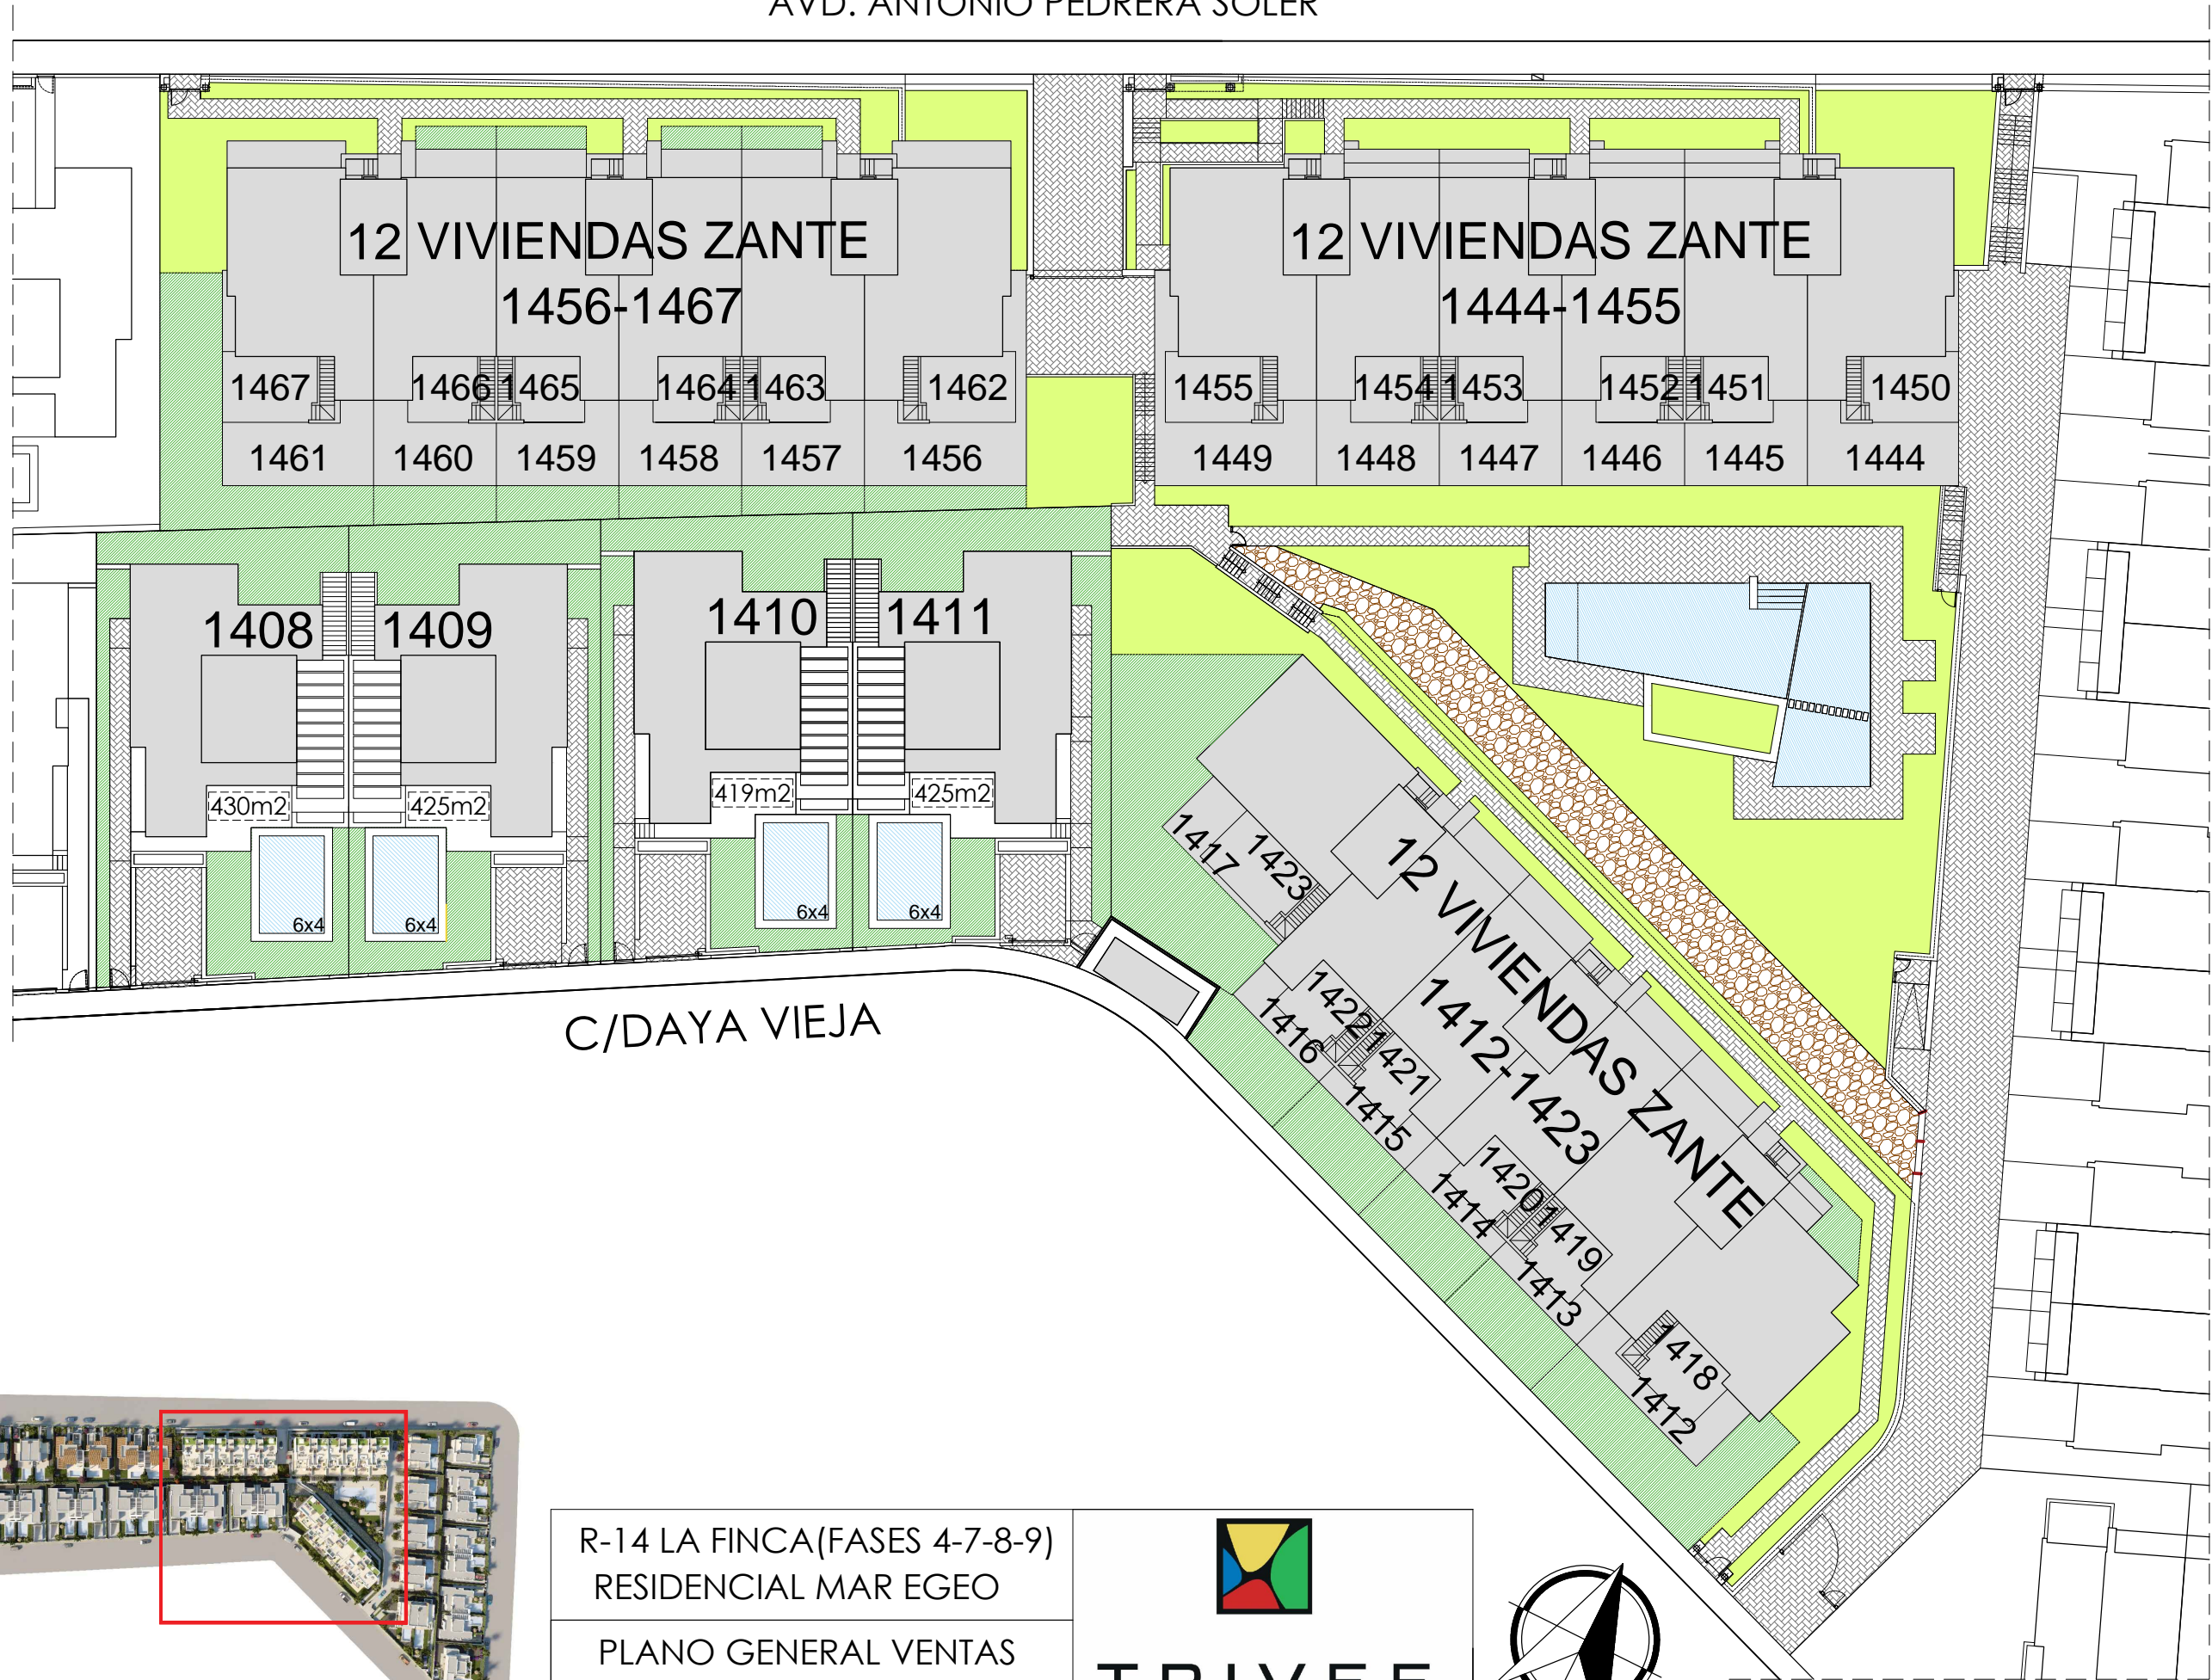

AVD. ANTONIO PEDRERA SOLER

R-14 LA FINCA (FASES 4-7-8-9)
RESIDENCIAL MAR EGEO

PLANO GENERAL VENTAS

TRIVEE
— PROPERTIES —