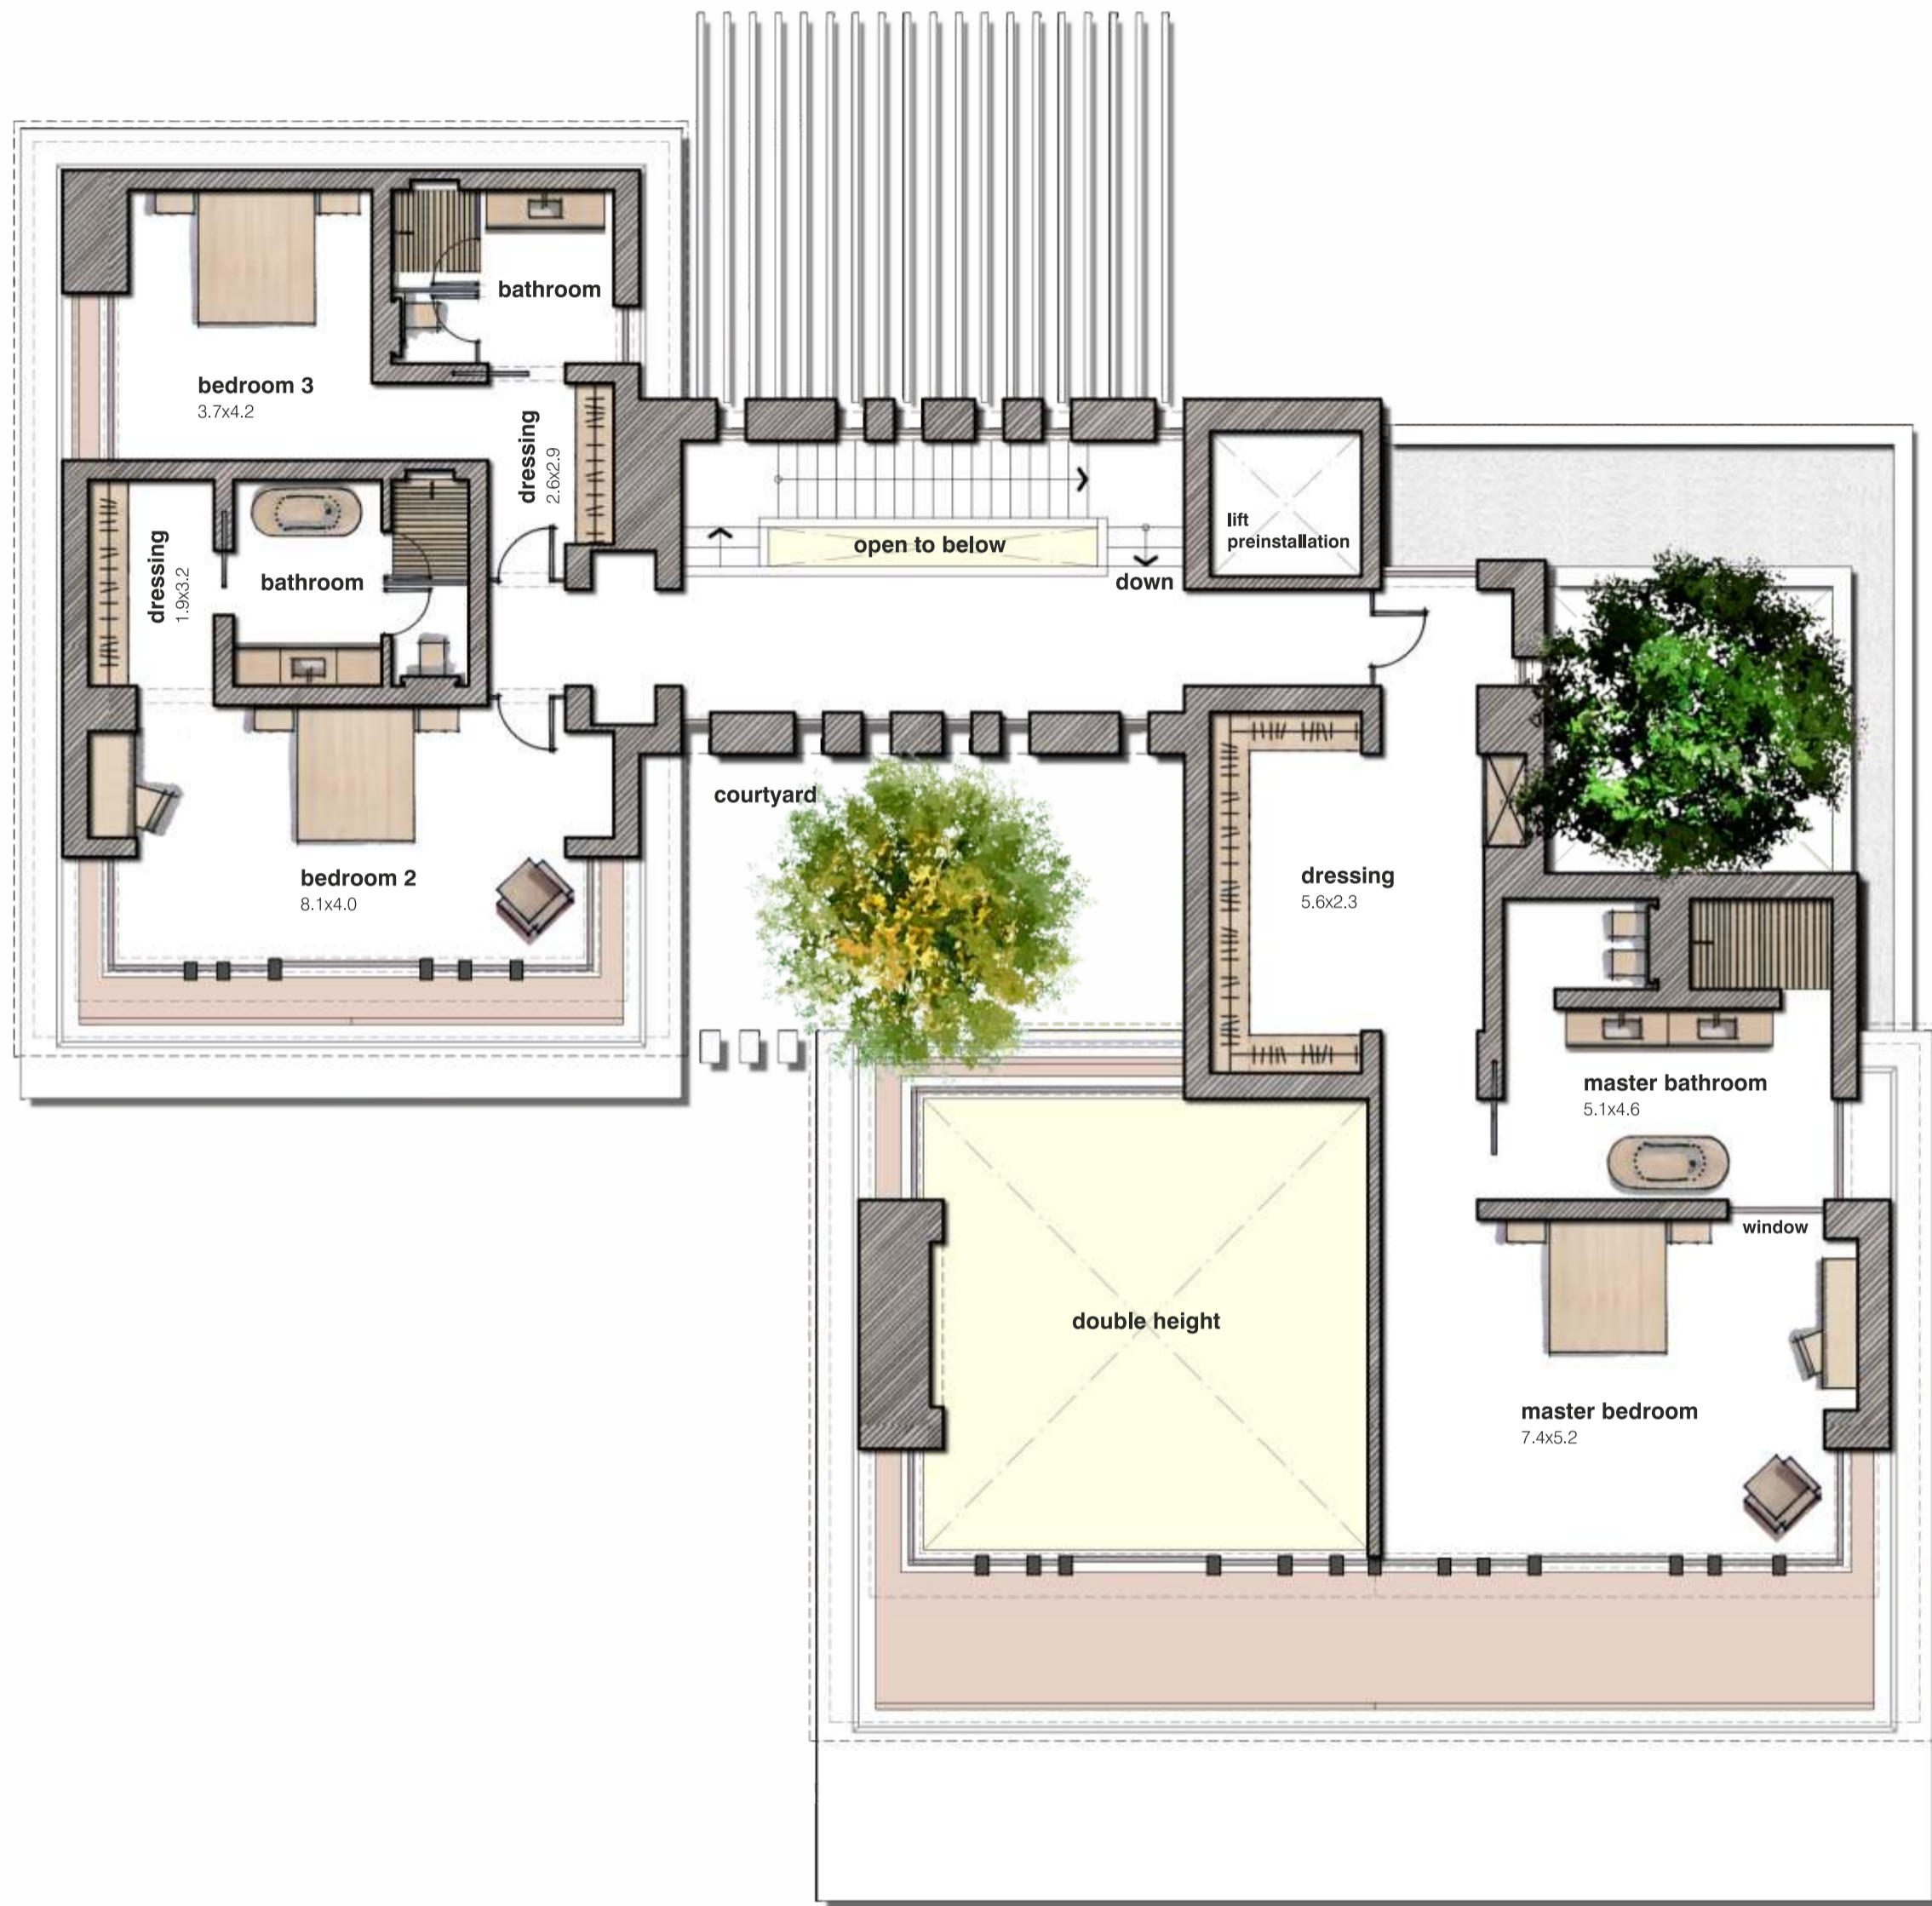

Layout

04 February 2020

Aicuzcuz 8

Benahavis

Centro Plaza, Oficina 9, 29660, Marbella, Spain
T: +34 952 908 505 | estudio@tobal.net | www.tobal.net

TOBAL

ARQUITECTOS

escala | scale 1/100
0 1 5
escala gráfica | graphic scale(m)

Ground floor

04 February 2020

Aicuzcuz 8

Benahavis

Sea views

escala | scale 1/100

escala gráfica | graphic scale(m)

First floor + Basement