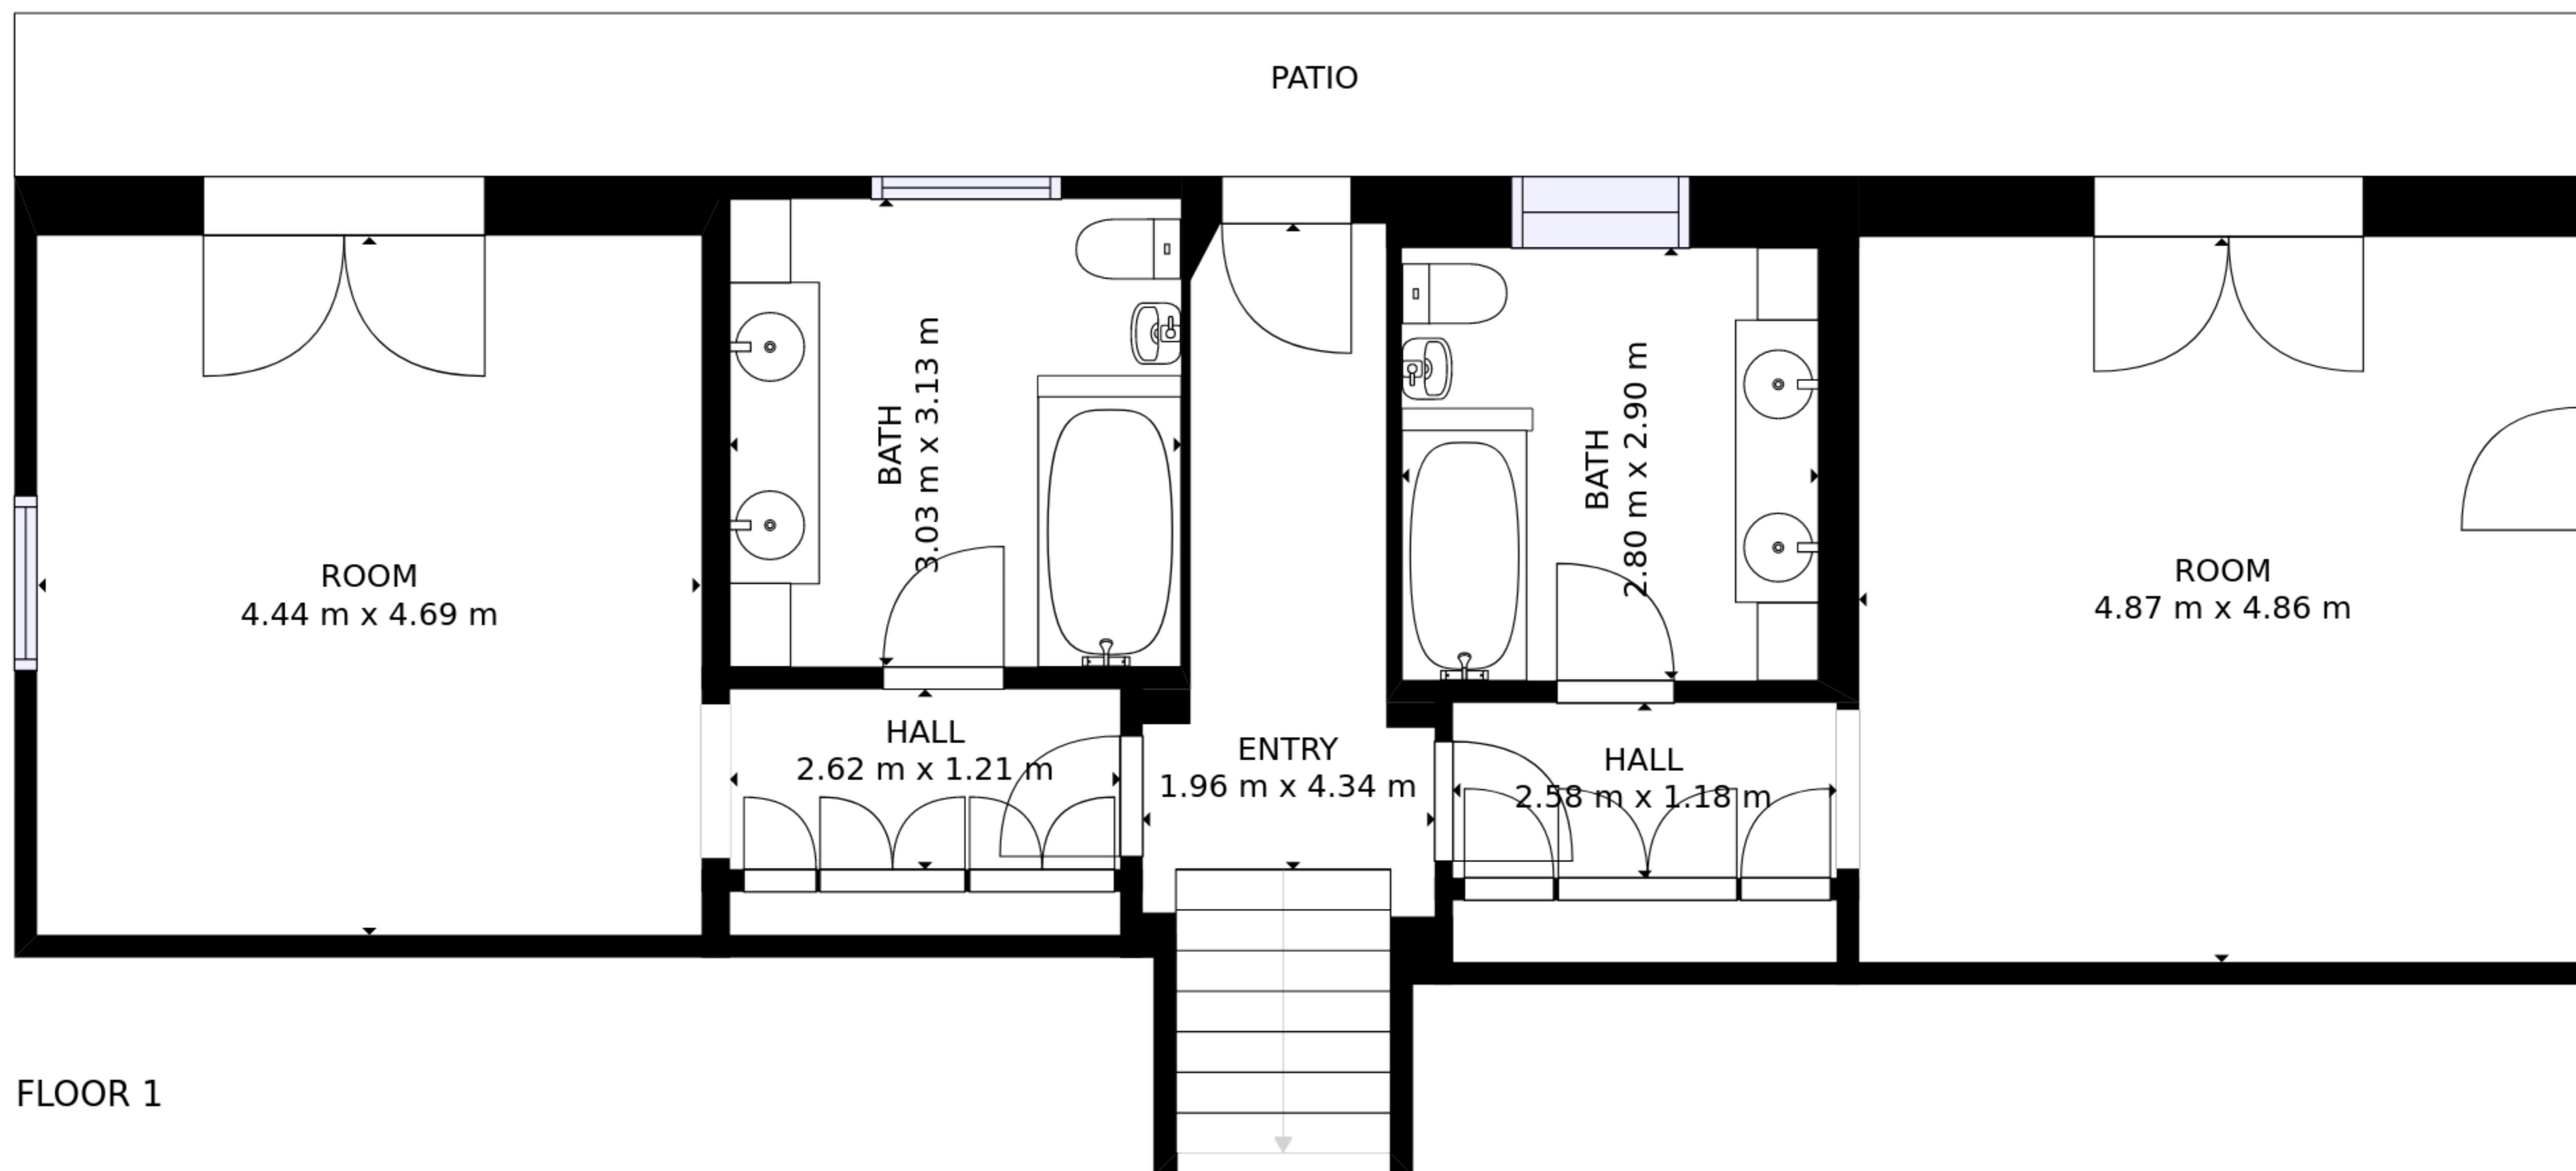

FLOOR 1

GROSS INTERNAL AREA
 FLOOR 1: 84 m²
 TOTAL: 84 m²

GROSS INTERNAL AREA
 FLOOR 1: 85 m², FLOOR 2: 85 m²
 EXCLUDED AREAS: , PATIO: 19 m²
 TOTAL: 169 m²

SIZES AND DIMENSIONS ARE APPROXIMATE, ACTUAL MAY VARY.

GROSS INTERNAL AREA
 FLOOR 1: 205 m², FLOOR 2: 89 m²
 EXCLUDED AREAS: , PATIO: 93 m²
 PORCH: 35 m²
 TOTAL: 295 m²

SIZES AND DIMENSIONS ARE APPROXIMATE, ACTUAL MAY VARY.