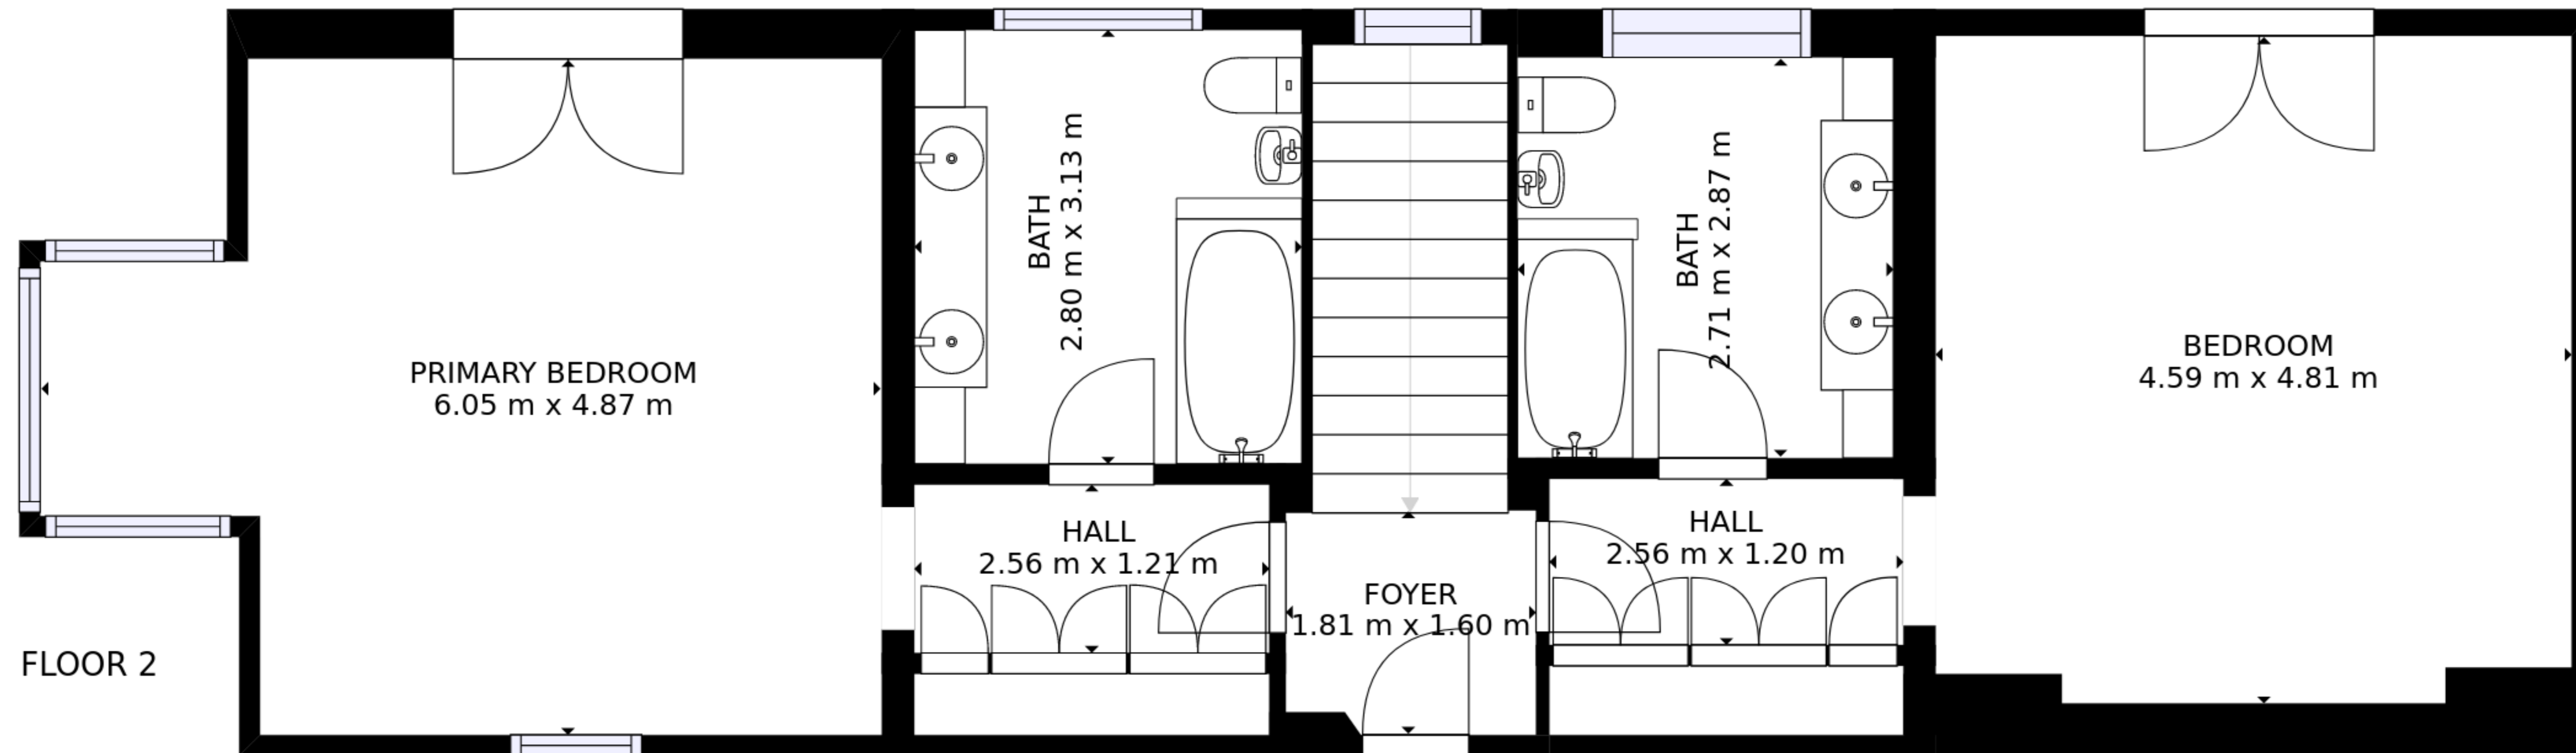

FLOOR 1

GROSS INTERNAL AREA
 FLOOR 1: 84 m²
 TOTAL: 84 m²

GROSS INTERNAL AREA
 FLOOR 1: 85 m², FLOOR 2: 85 m²
 EXCLUDED AREAS: , PATIO: 19 m²
 TOTAL: 169 m²

SIZES AND DIMENSIONS ARE APPROXIMATE, ACTUAL MAY VARY.

GROSS INTERNAL AREA
 FLOOR 1: 205 m², FLOOR 2: 89 m²
 EXCLUDED AREAS: , PATIO: 93 m²
 PORCH: 35 m²
 TOTAL: 295 m²

SIZES AND DIMENSIONS ARE APPROXIMATE, ACTUAL MAY VARY.