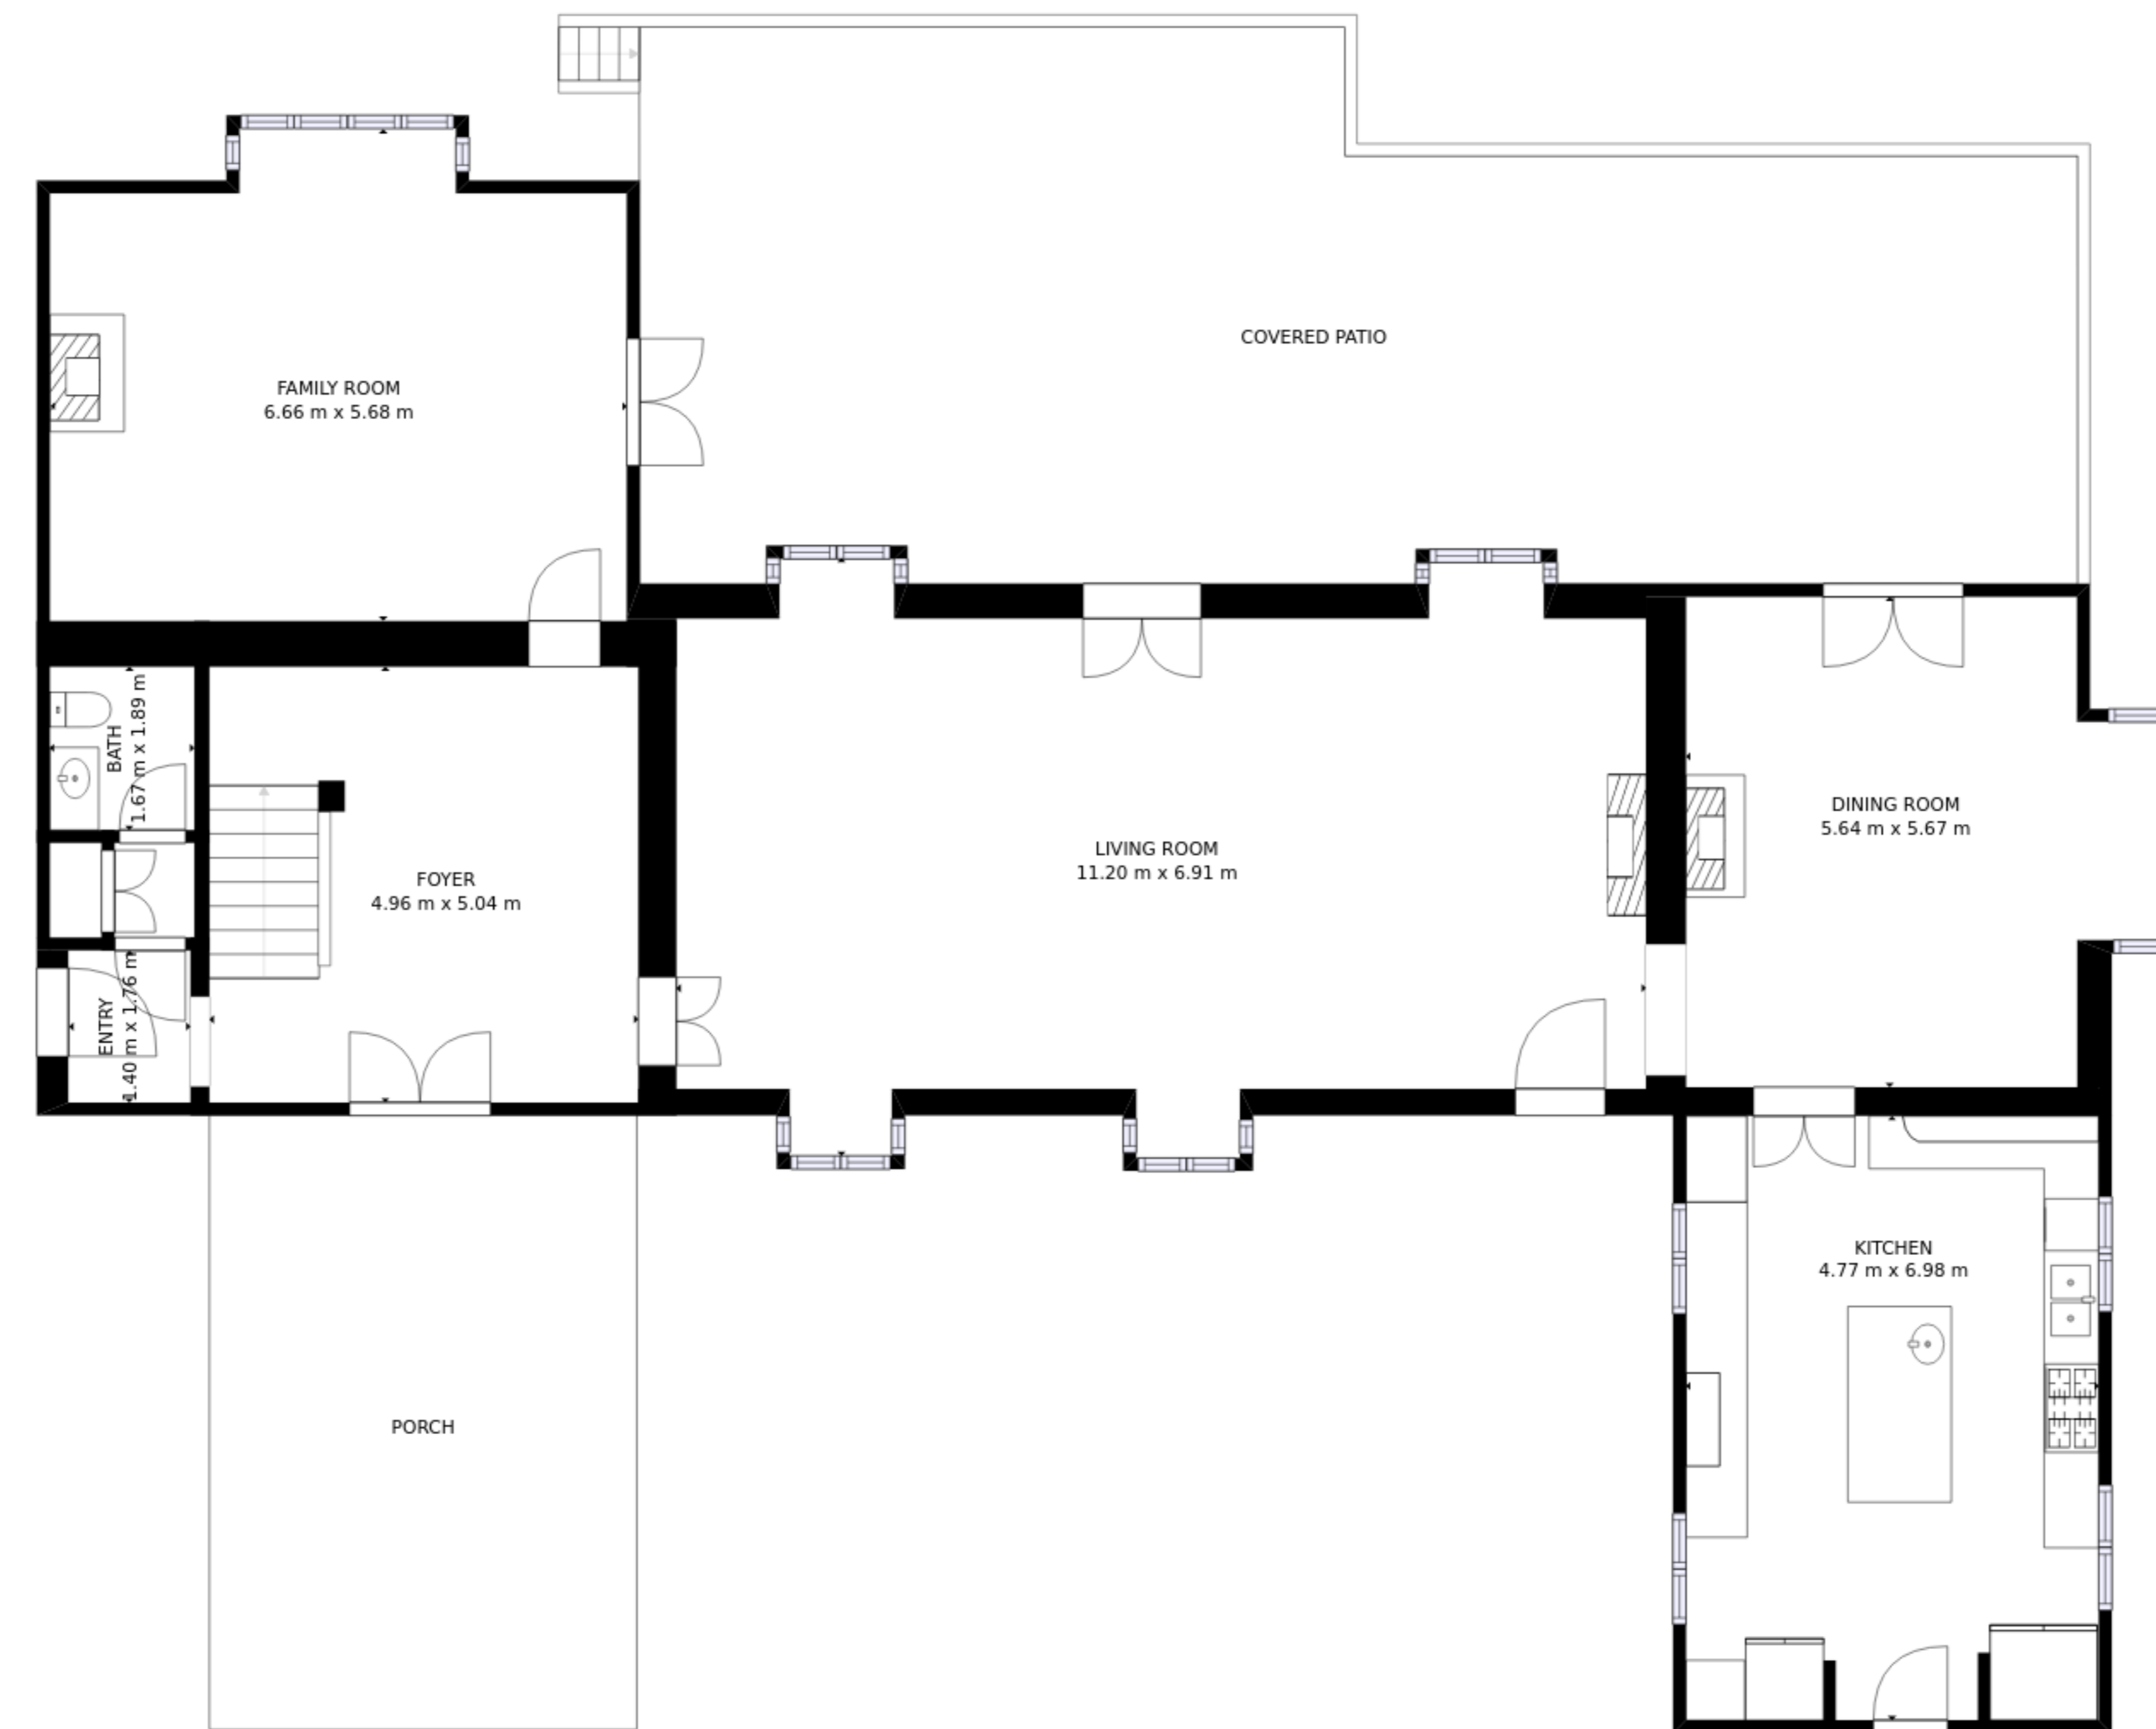

FLOOR 1

GROSS INTERNAL AREA
 FLOOR 1: 84 m²
 TOTAL: 84 m²

GROSS INTERNAL AREA
 FLOOR 1: 85 m², FLOOR 2: 85 m²
 EXCLUDED AREAS: , PATIO: 19 m²
 TOTAL: 169 m²

SIZES AND DIMENSIONS ARE APPROXIMATE, ACTUAL MAY VARY.

GROSS INTERNAL AREA
 FLOOR 1: 205 m², FLOOR 2: 89 m²
 EXCLUDED AREAS: , PATIO: 93 m²
 PORCH: 35 m²
 TOTAL: 295 m²

SIZES AND DIMENSIONS ARE APPROXIMATE, ACTUAL MAY VARY.